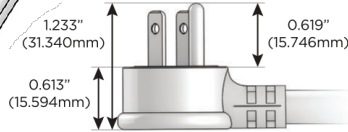

Mormax Company, Inc.

8 Westchester Plaza

Elmsford, NY 10523

914-699-0101

sales@mormax.com

mormax.com

A M S