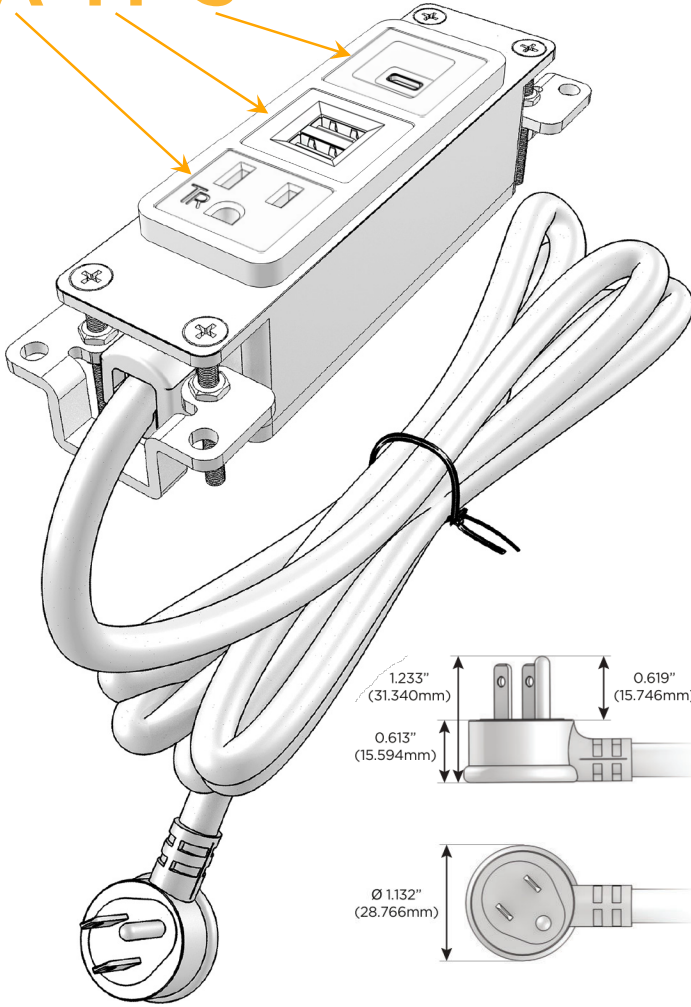

M-POWER-3T

AC POWER & DATA CONNECTIVITY SOLUTION

M-POWER-3T-AMS-WAB

Specs:

Modules/Ports:

- **A** Tamper Resistant AC Receptacle
- **M** Double USB-A (Fast Charging Ports - 18W)
- **S** USB-C (25W High Speed Charging Port)

Distributed by

Mormax Company, Inc.

8 Westchester Plaza

Elmsford, NY 10523

914-699-0101

sales@mormax.com

mormax.com

A M S