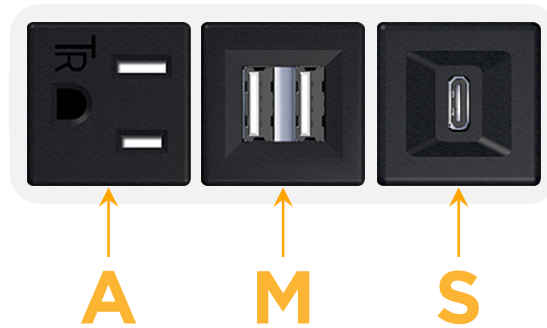

Bezel Finish: **WHITE (ABS)**

Custom Finishes Available M-POWER-3T-AMS-WAB

Features:

Module/Port Options:

- A** Tamper Resistant AC Receptacle
- E** USB-A & USB-C (20W)
- M** Double USB-A (Fast Charging Ports - 18W)
- H** HDMI
- 6** CAT 6
- 12** RJ 12
- X** Switched AC
- Y** 3-Way Switch (Low Voltage)
- V** USB-C (45W High Speed Charging Port)
- S** USB-C (25W High Speed Charging Port)
- R** Switched AC (Rocker Switch)
- D** Dimmer Switch

Plug:

Supplied with Low Profile Flat 45° Angle 120 VAC Plug

Optional Standard Straight 120 VAC Plug

Optional Straight 120 VAC Pass-through Plug

- CLEAN, COMPACT DESIGN
- STREAMLINED
- LOW PROFILE
- SIDE-EXITING CORDS
- PLUG & PLAY
- 6' AC CORD & PLUG (FLAT PLUG STANDARD)
- CUSTOMIZABLE CONFIGURATIONS AND FINISHES
- UL LISTED FOR MOUNTING IN FURNITURE
- 15A

M-POWER-3T

AC POWER & DATA CONNECTIVITY SOLUTION

M-POWER-3T-AMS-WAB

Specs:

Modules/Ports:

- A** Tamper Resistant AC Receptacle
- M** Double USB-A (Fast Charging Ports - 18W)
- S** USB-C (25W High Speed Charging Port)