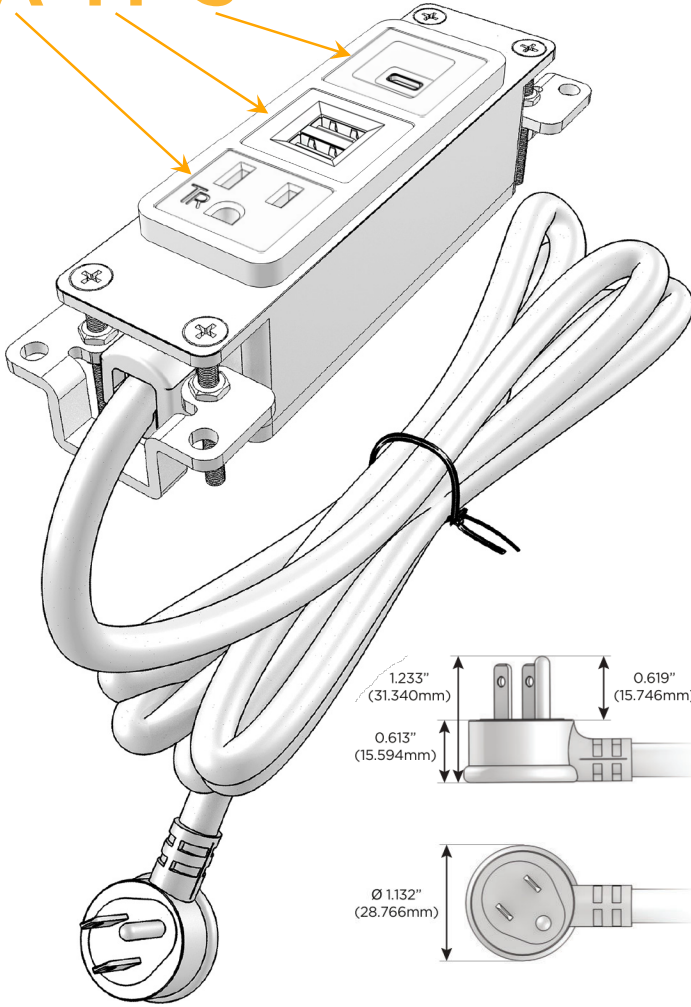

M-POWER-3T

AC POWER & DATA CONNECTIVITY SOLUTION

M-POWER-3T-AMS-SS4AB

Specs:

Modules/Ports:

- **A** Tamper Resistant AC Receptacle
- **M** Double USB-A (Fast Charging Ports - 18W)
- **S** USB-C (25W High Speed Charging Port)

Distributed by

Mormax Company, Inc.

8 Westchester Plaza

Elmsford, NY 10523

914-699-0101

sales@mormax.com

mormax.com

A M S