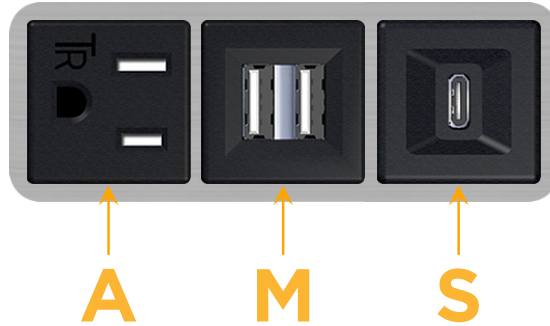

Bezel Finish: **BRUSHED STAINLESS (ABS)**

Custom Finishes Available M-POWER-3T-AMS-SS4AB

Features:

Module/Port Options:

- A** Tamper Resistant AC Receptacle
- E** USB-A & USB-C (20W)
- M** Double USB-A (Fast Charging Ports - 18W)
- H** HDMI
- 6** CAT 6
- 12** RJ 12
- X** Switched AC
- Y** 3-Way Switch (Low Voltage)
- V** USB-C (45W High Speed Charging Port)
- S** USB-C (25W High Speed Charging Port)
- R** Switched AC (Rocker Switch)
- D** Dimmer Switch

Plug:

Supplied with Low Profile Flat 45° Angle 120 VAC Plug

Optional Standard Straight 120 VAC Plug

Optional Straight 120 VAC Pass-through Plug

- CLEAN, COMPACT DESIGN
- STREAMLINED
- LOW PROFILE
- SIDE-EXITING CORDS
- PLUG & PLAY
- 6' AC CORD & PLUG (FLAT PLUG STANDARD)
- CUSTOMIZABLE CONFIGURATIONS AND FINISHES
- UL LISTED FOR MOUNTING IN FURNITURE
- 15A

M-POWER-3T

AC POWER & DATA CONNECTIVITY SOLUTION

M-POWER-3T-AMS-SS4AB

Specs:

Modules/Ports:

- A** Tamper Resistant AC Receptacle
- M** Double USB-A (Fast Charging Ports - 18W)
- S** USB-C (25W High Speed Charging Port)