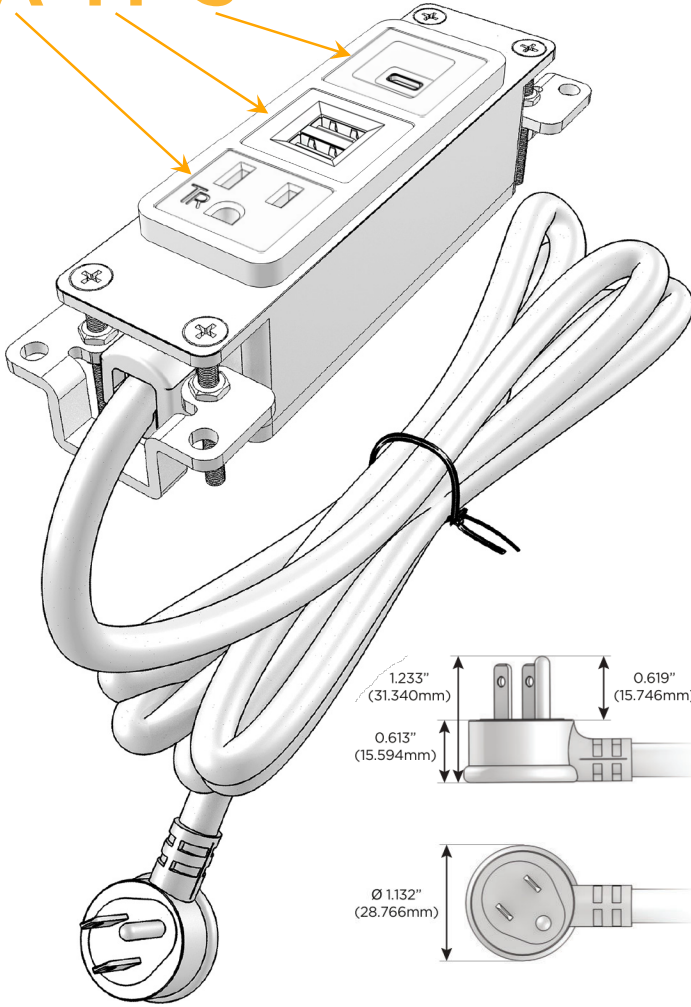

M-POWER-3T

AC POWER & DATA CONNECTIVITY SOLUTION

M-POWER-3T-AMS-SAB

Specs:

Modules/Ports:

- **A** Tamper Resistant AC Receptacle
- **M** Double USB-A (Fast Charging Ports - 18W)
- **S** USB-C (25W High Speed Charging Port)

Distributed by

Mormax Company, Inc.

8 Westchester Plaza

Elmsford, NY 10523

914-699-0101

sales@mormax.com

mormax.com

A M S