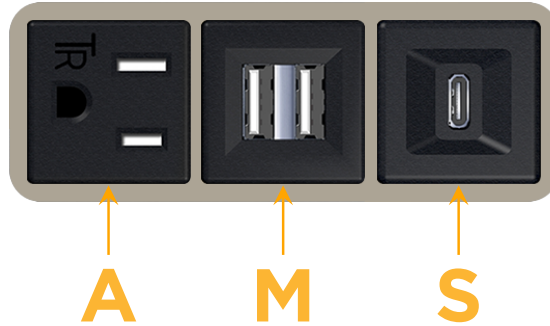

M-POWER-3T

AC POWER & DATA CONNECTIVITY SOLUTION

M-POWER-3T-AMS-SAB

Distributed by

Mormax Company, Inc.

8 Westchester Plaza

Elmsford, NY 10523

914-699-0101

sales@mormax.com

mormax.com

Metro Light & Power's line of power & data solutions offers sophisticated design elements combined with greater ease of installation. Streamlined and low-profile, enhanced by side-exiting cords, our outlets advance the industry with their cutting edge look and feel. We believe flexibility is key, and we provide a variety of mounting options, including the ability to mount in limited spaces. Our outlets are available in many finishes and configurations, in addition to a custom color and finish capability for our clients.

Bezel Finish: **SATIN NICKEL (ABS)**

Custom Finishes Available M-POWER-3T-AMS-SAB

Features:

Module/Port Options:

- **A** Tamper Resistant AC Receptacle
- **E** USB-A & USB-C (20W)
- **M** Double USB-A (Fast Charging Ports - 18W)
- **H** HDMI
- **6** CAT 6
- **12** RJ 12
- **X** Switched AC
- **Y** 3-Way Switch (Low Voltage)
- **V** USB-C (45W High Speed Charging Port)
- **S** USB-C (25W High Speed Charging Port)
- **R** Switched AC (Rocker Switch)
- **D** Dimmer Switch

Plug:

- Supplied with Low Profile Flat 45° Angle 120 VAC Plug
- Optional Standard Straight 120 VAC Plug
- Optional Straight 120 VAC Pass-through Plug

- CLEAN, COMPACT DESIGN
- STREAMLINED
- LOW PROFILE
- SIDE-EXITING CORDS
- PLUG & PLAY
- 6' AC CORD & PLUG (FLAT PLUG STANDARD)
- CUSTOMIZABLE CONFIGURATIONS AND FINISHES
- UL LISTED FOR MOUNTING IN FURNITURE
- 15A