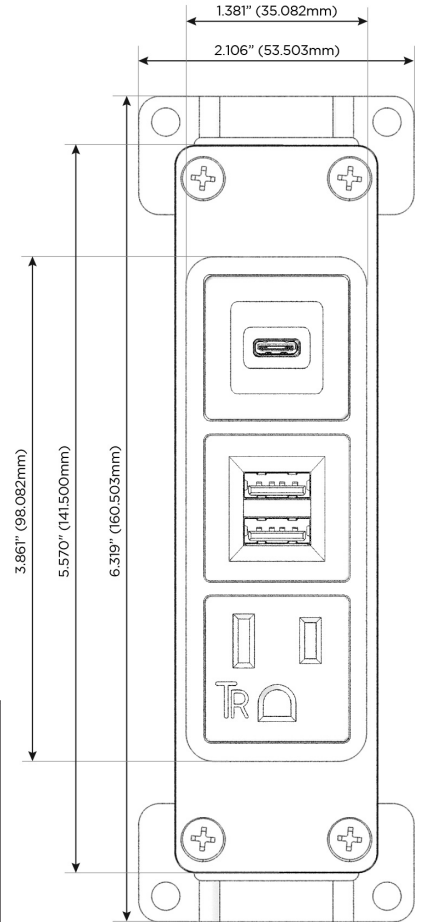

M-POWER-3T

AC POWER & DATA CONNECTIVITY SOLUTION

M-POWER-3T-AMS-SAB

Specs:

Modules/Ports:

- **A** Tamper Resistant AC Receptacle
- **M** Double USB-A (Fast Charging Ports - 18W)
- **S** USB-C (25W High Speed Charging Port)

Distributed by

Mormax Company, Inc.

8 Westchester Plaza

Elmsford, NY 10523

914-699-0101

sales@mormax.com

mormax.com

A M S

TOP

SIDE