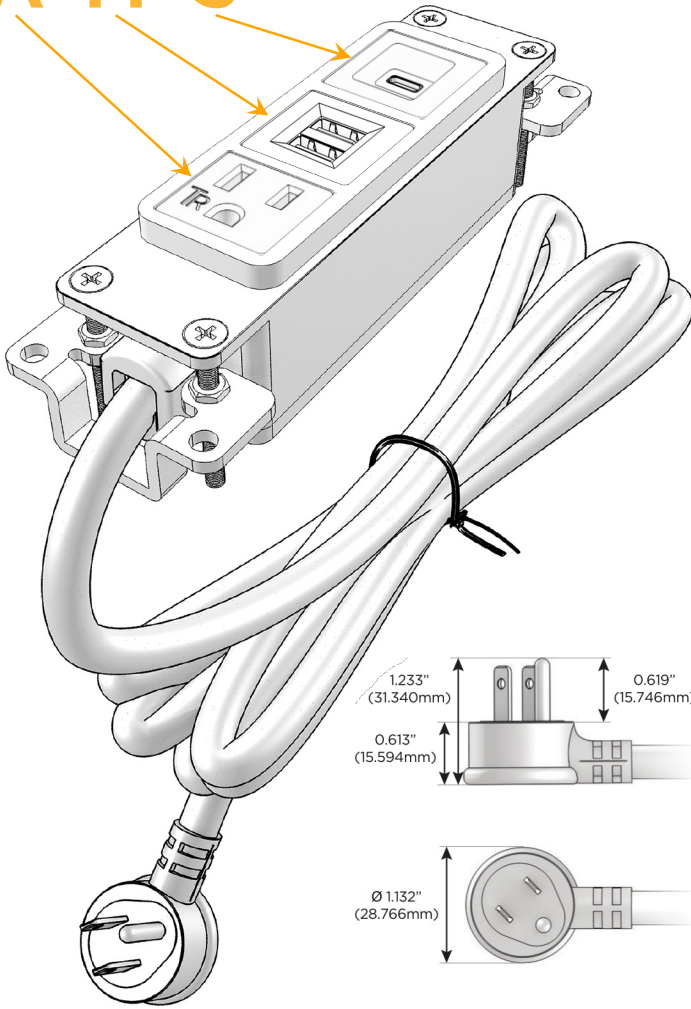

M-POWER-3T

AC POWER & DATA CONNECTIVITY SOLUTION

M-POWER-3T-AMS-S3AB

Specs:

Modules/Ports:

- **A** Tamper Resistant AC Receptacle
- **M** Double USB-A (Fast Charging Ports - 18W)
- **S** USB-C (25W High Speed Charging Port)

Distributed by

Mormax Company, Inc.

8 Westchester Plaza

Elmsford, NY 10523

914-699-0101

sales@mormax.com

mormax.com

A M S