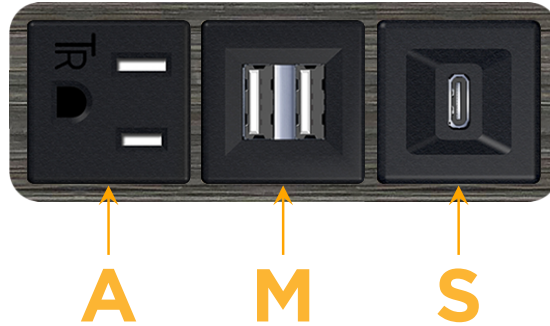

Bezel Finish: **GUNMETAL (ABS)**

Custom Finishes Available M-POWER-3T-AMS-S3AB

Features:

Module/Port Options:

- A** Tamper Resistant AC Receptacle
- E** USB-A & USB-C (20W)
- M** Double USB-A (Fast Charging Ports - 18W)
- H** HDMI
- 6** CAT 6
- 12** RJ 12
- X** Switched AC
- Y** 3-Way Switch (Low Voltage)
- V** USB-C (45W High Speed Charging Port)
- S** USB-C (25W High Speed Charging Port)
- R** Switched AC (Rocker Switch)
- D** Dimmer Switch

Plug:

Supplied with Low Profile Flat 45° Angle 120 VAC Plug

Optional Standard Straight 120 VAC Plug

Optional Straight 120 VAC Pass-through Plug

- CLEAN, COMPACT DESIGN
- STREAMLINED
- LOW PROFILE
- SIDE-EXITING CORDS
- PLUG & PLAY
- 6' AC CORD & PLUG (FLAT PLUG STANDARD)
- CUSTOMIZABLE CONFIGURATIONS AND FINISHES
- UL LISTED FOR MOUNTING IN FURNITURE
- 15A

M-POWER-3T

AC POWER & DATA CONNECTIVITY SOLUTION

M-POWER-3T-AMS-S3AB

Specs:

Modules/Ports:

- A** Tamper Resistant AC Receptacle
- M** Double USB-A (Fast Charging Ports - 18W)
- S** USB-C (25W High Speed Charging Port)