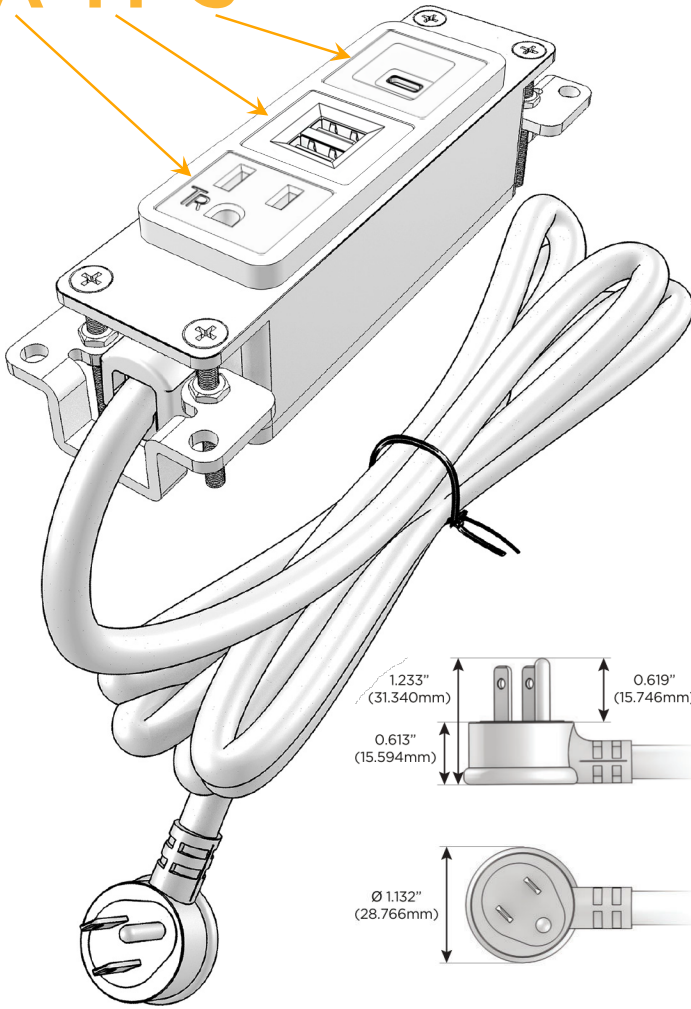

M-POWER-3T

AC POWER & DATA CONNECTIVITY SOLUTION

M-POWER-3T-AMS-MAB

Specs:

Modules/Ports:

- **A** Tamper Resistant AC Receptacle
- **M** Double USB-A (Fast Charging Ports - 18W)
- **S** USB-C (25W High Speed Charging Port)

Distributed by

Mormax Company, Inc.

8 Westchester Plaza

Elmsford, NY 10523

914-699-0101

sales@mormax.com

mormax.com

A M S