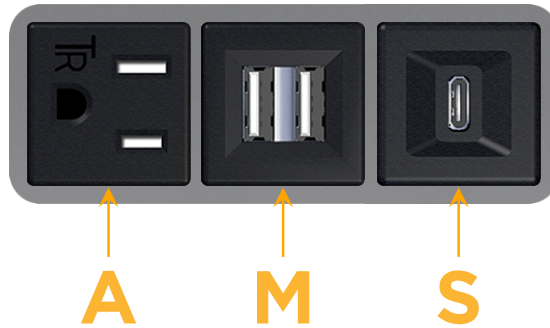

Bezel Finish: **MAGNESIUM (ABS)**

Custom Finishes Available M-POWER-3T-AMS-MAB

Features:

Module/Port Options:

- A** Tamper Resistant AC Receptacle
- E** USB-A & USB-C (20W)
- M** Double USB-A (Fast Charging Ports - 18W)
- H** HDMI
- 6** CAT 6
- 12** RJ 12
- X** Switched AC
- Y** 3-Way Switch (Low Voltage)
- V** USB-C (45W High Speed Charging Port)
- S** USB-C (25W High Speed Charging Port)
- R** Switched AC (Rocker Switch)
- D** Dimmer Switch

Plug:

Supplied with Low Profile Flat 45° Angle 120 VAC Plug

Optional Standard Straight 120 VAC Plug

Optional Straight 120 VAC Pass-through Plug

- CLEAN, COMPACT DESIGN
- STREAMLINED
- LOW PROFILE
- SIDE-EXITING CORDS
- PLUG & PLAY
- 6' AC CORD & PLUG (FLAT PLUG STANDARD)
- CUSTOMIZABLE CONFIGURATIONS AND FINISHES
- UL LISTED FOR MOUNTING IN FURNITURE
- 15A

M-POWER-3T

AC POWER & DATA CONNECTIVITY SOLUTION

M-POWER-3T-AMS-MAB

Specs:

Modules/Ports:

- A** Tamper Resistant AC Receptacle
- M** Double USB-A (Fast Charging Ports - 18W)
- S** USB-C (25W High Speed Charging Port)