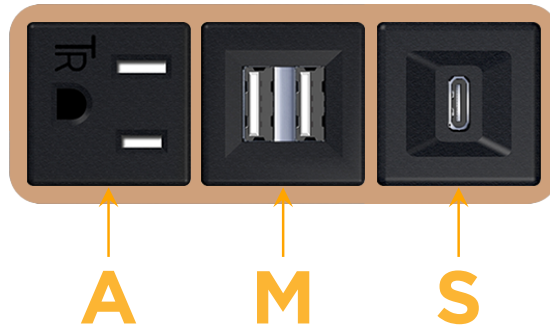

M-POWER-3T

AC POWER & DATA CONNECTIVITY SOLUTION

M-POWER-3T-AMS-CUAB

Distributed by

Mormax Company, Inc.

8 Westchester Plaza

Elmsford, NY 10523

914-699-0101

sales@mormax.com

mormax.com

Metro Light & Power's line of power & data solutions offers sophisticated design elements combined with greater ease of installation. Streamlined and low-profile, enhanced by side-exiting cords, our outlets advance the industry with their cutting edge look and feel. We believe flexibility is key, and we provide a variety of mounting options, including the ability to mount in limited spaces. Our outlets are available in many finishes and configurations, in addition to a custom color and finish capability for our clients.

Bezel Finish: **COPPER (ABS)**

Custom Finishes Available M-POWER-3T-AMS-CUAB

Features:

Module/Port Options:

- **A** Tamper Resistant AC Receptacle
- **E** USB-A & USB-C (20W)
- **M** Double USB-A (Fast Charging Ports - 18W)
- **H** HDMI
- **6** CAT 6
- **12** RJ 12
- **X** Switched AC
- **Y** 3-Way Switch (Low Voltage)
- **V** USB-C (45W High Speed Charging Port)
- **S** USB-C (25W High Speed Charging Port)
- **R** Switched AC (Rocker Switch)
- **D** Dimmer Switch

Plug:

- Supplied with Low Profile Flat 45° Angle 120 VAC Plug
- Optional Standard Straight 120 VAC Plug
- Optional Straight 120 VAC Pass-through Plug

- CLEAN, COMPACT DESIGN
- STREAMLINED
- LOW PROFILE
- SIDE-EXITING CORDS
- PLUG & PLAY
- 6' AC CORD & PLUG (FLAT PLUG STANDARD)
- CUSTOMIZABLE CONFIGURATIONS AND FINISHES
- UL LISTED FOR MOUNTING IN FURNITURE
- 15A