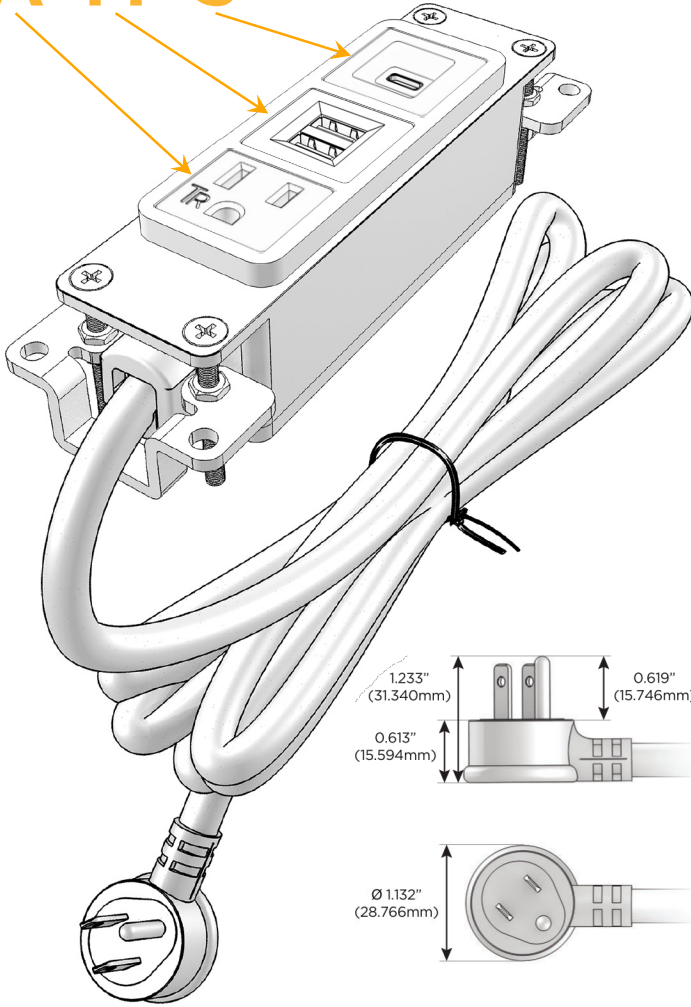

M-POWER-3T

AC POWER & DATA CONNECTIVITY SOLUTION

M-POWER-3T-AMS-CUAB

Specs:

Modules/Ports:

- **A** Tamper Resistant AC Receptacle
- **M** Double USB-A (Fast Charging Ports - 18W)
- **S** USB-C (25W High Speed Charging Port)

Distributed by

Mormax Company, Inc.

8 Westchester Plaza

Elmsford, NY 10523

914-699-0101

sales@mormax.com

mormax.com

A M S