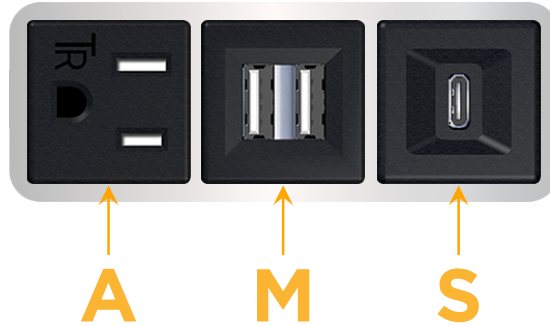

M-POWER-3T

AC POWER & DATA CONNECTIVITY SOLUTION

M-POWER-3T-AMS-CRAB

Distributed by

Mormax Company, Inc.

8 Westchester Plaza

Elmsford, NY 10523

914-699-0101

sales@mormax.com

mormax.com

Metro Light & Power's line of power & data solutions offers sophisticated design elements combined with greater ease of installation. Streamlined and low-profile, enhanced by side-exiting cords, our outlets advance the industry with their cutting edge look and feel. We believe flexibility is key, and we provide a variety of mounting options, including the ability to mount in limited spaces. Our outlets are available in many finishes and configurations, in addition to a custom color and finish capability for our clients.

Bezel Finish: **CHROME (ABS)**

Custom Finishes Available M-POWER-3T-AMS-CRAB

Features:

Module/Port Options:

- **A** Tamper Resistant AC Receptacle
- **E** USB-A & USB-C (20W)
- **M** Double USB-A (Fast Charging Ports - 18W)
- **H** HDMI
- **6** CAT 6
- **12** RJ 12
- **X** Switched AC
- **Y** 3-Way Switch (Low Voltage)
- **V** USB-C (45W High Speed Charging Port)
- **S** USB-C (25W High Speed Charging Port)
- **R** Switched AC (Rocker Switch)
- **D** Dimmer Switch

Plug:

Supplied with Low Profile Flat 45° Angle 120 VAC Plug

Optional Standard Straight 120 VAC Plug

Optional Straight 120 VAC Pass-through Plug

- CLEAN, COMPACT DESIGN
- STREAMLINED
- LOW PROFILE
- SIDE-EXITING CORDS
- PLUG & PLAY
- 6' AC CORD & PLUG (FLAT PLUG STANDARD)
- CUSTOMIZABLE CONFIGURATIONS AND FINISHES
- UL LISTED FOR MOUNTING IN FURNITURE
- 15A