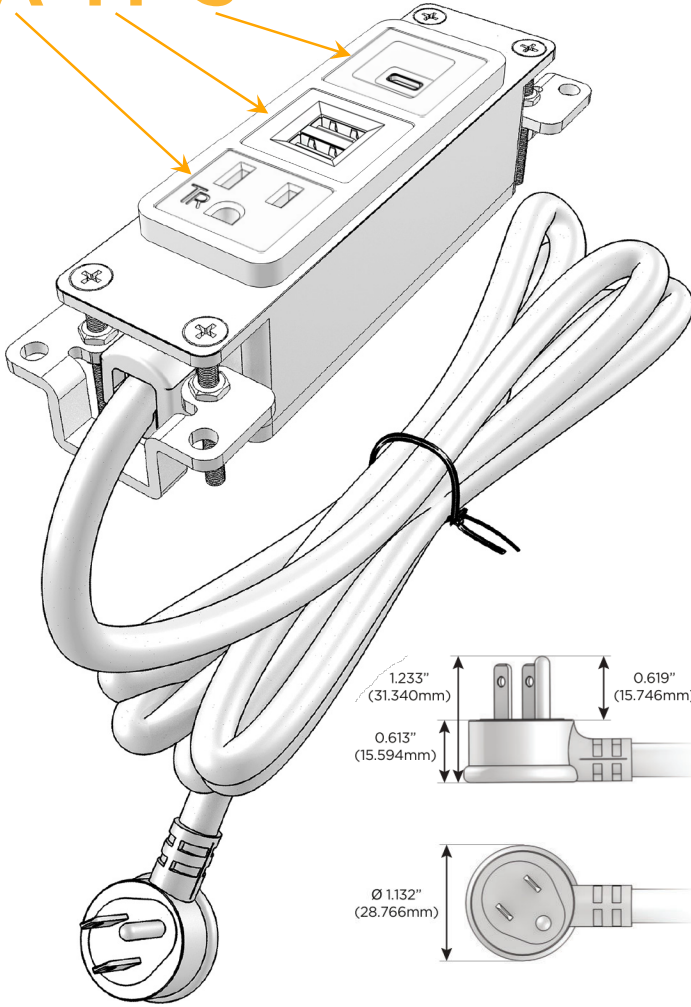

M-POWER-3T

AC POWER & DATA CONNECTIVITY SOLUTION

M-POWER-3T-AMS-CRAB

Specs:

Modules/Ports:

- **A** Tamper Resistant AC Receptacle
- **M** Double USB-A (Fast Charging Ports - 18W)
- **S** USB-C (25W High Speed Charging Port)

Distributed by

Mormax Company, Inc.

8 Westchester Plaza

Elmsford, NY 10523

914-699-0101

sales@mormax.com

mormax.com

A M S