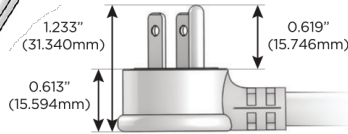

Mormax Company, Inc.

8 Westchester Plaza

Elmsford, NY 10523

914-699-0101

sales@mormax.com

mormax.com

A M S