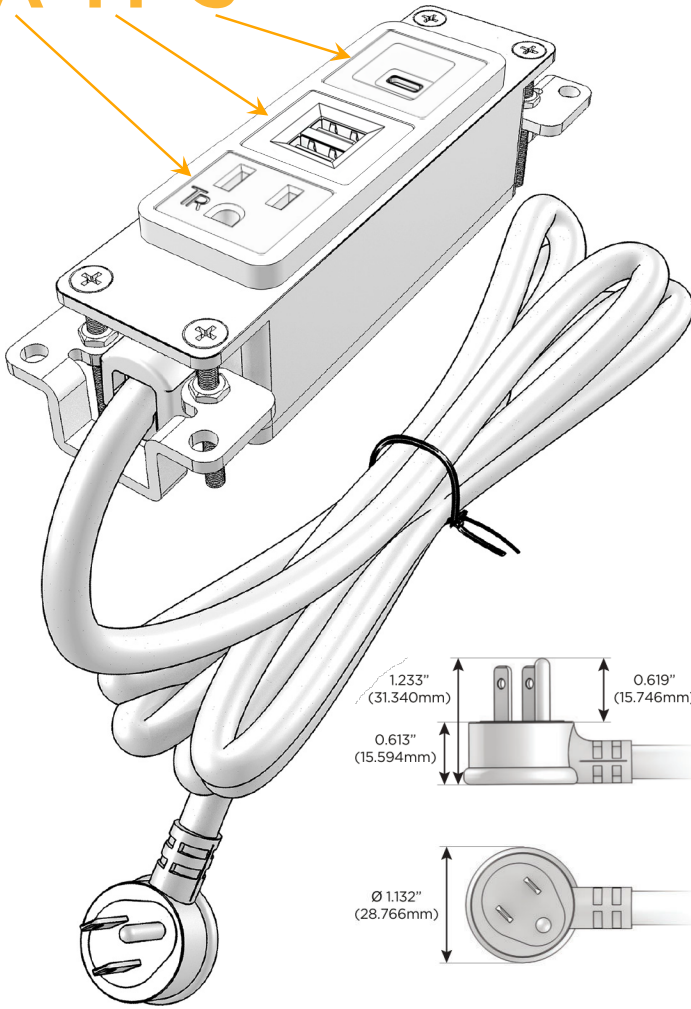

M-POWER-3T

AC POWER & DATA CONNECTIVITY SOLUTION

M-POWER-3T-AMS-BZAB

Specs:

Modules/Ports:

- **A** Tamper Resistant AC Receptacle
- **M** Double USB-A (Fast Charging Ports - 18W)
- **S** USB-C (25W High Speed Charging Port)

Distributed by

Mormax Company, Inc.

8 Westchester Plaza

Elmsford, NY 10523

914-699-0101

sales@mormax.com

mormax.com

A M S