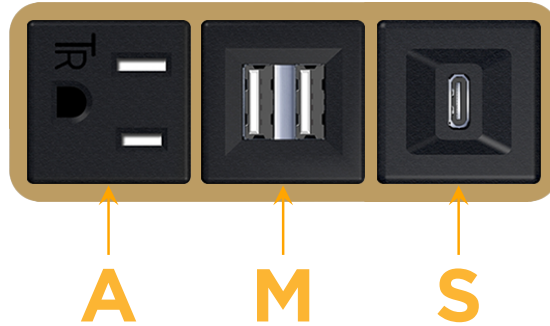

Bezel Finish: **STANDARD BRONZE (ABS)**

Custom Finishes Available M-POWER-3T-AMS-BZAB

Features:

Module/Port Options:

- A** Tamper Resistant AC Receptacle
- E** USB-A & USB-C (20W)
- M** Double USB-A (Fast Charging Ports - 18W)
- H** HDMI
- 6** CAT 6
- 12** RJ 12
- X** Switched AC
- Y** 3-Way Switch (Low Voltage)
- V** USB-C (45W High Speed Charging Port)
- S** USB-C (25W High Speed Charging Port)
- R** Switched AC (Rocker Switch)
- D** Dimmer Switch

Plug:

Supplied with Low Profile Flat 45° Angle 120 VAC Plug

Optional Standard Straight 120 VAC Plug

Optional Straight 120 VAC Pass-through Plug

- CLEAN, COMPACT DESIGN
- STREAMLINED
- LOW PROFILE
- SIDE-EXITING CORDS
- PLUG & PLAY
- 6' AC CORD & PLUG (FLAT PLUG STANDARD)
- CUSTOMIZABLE CONFIGURATIONS AND FINISHES
- UL LISTED FOR MOUNTING IN FURNITURE
- 15A

M-POWER-3T

AC POWER & DATA CONNECTIVITY SOLUTION

M-POWER-3T-AMS-BZAB

Specs:

Modules/Ports:

- A** Tamper Resistant AC Receptacle
- M** Double USB-A (Fast Charging Ports - 18W)
- S** USB-C (25W High Speed Charging Port)