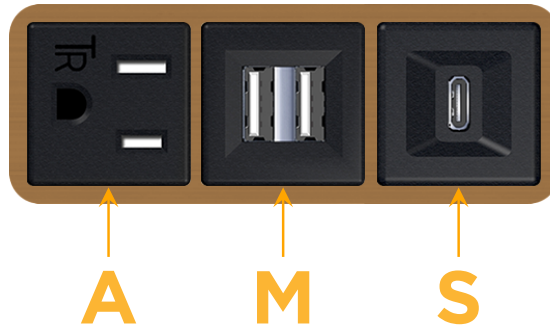

M-POWER-3T

AC POWER & DATA CONNECTIVITY SOLUTION

M-POWER-3T-AMS-BZ4B

Distributed by

Mormax Company, Inc.

8 Westchester Plaza

Elmsford, NY 10523

914-699-0101

sales@mormax.com

mormax.com

Metro Light & Power's line of power & data solutions offers sophisticated design elements combined with greater ease of installation. Streamlined and low-profile, enhanced by side-exiting cords, our outlets advance the industry with their cutting edge look and feel. We believe flexibility is key, and we provide a variety of mounting options, including the ability to mount in limited spaces. Our outlets are available in many finishes and configurations, in addition to a custom color and finish capability for our clients.

Bezel Finish: **SOLID BRONZE BRUSHED**

Custom Finishes Available M-POWER-3T-AMS-BZ4B

Features:

Module/Port Options:

- A Tamper Resistant AC Receptacle
- E USB-A & USB-C (20W)
- M Double USB-A (Fast Charging Ports - 18W)
- H HDMI
- 6 CAT 6
- 12 RJ 12
- X Switched AC
- Y 3-Way Switch (Low Voltage)
- V USB-C (45W High Speed Charging Port)
- S USB-C (25W High Speed Charging Port)
- R Switched AC (Rocker Switch)
- D Dimmer Switch

Plug:

Supplied with Low Profile Flat 45° Angle 120 VAC Plug

Optional Standard Straight 120 VAC Plug

Optional Straight 120 VAC Pass-through Plug

- CLEAN, COMPACT DESIGN
- STREAMLINED
- LOW PROFILE
- SIDE-EXITING CORDS
- PLUG & PLAY
- 6' AC CORD & PLUG (FLAT PLUG STANDARD)
- CUSTOMIZABLE CONFIGURATIONS AND FINISHES
- UL LISTED FOR MOUNTING IN FURNITURE
- 15A