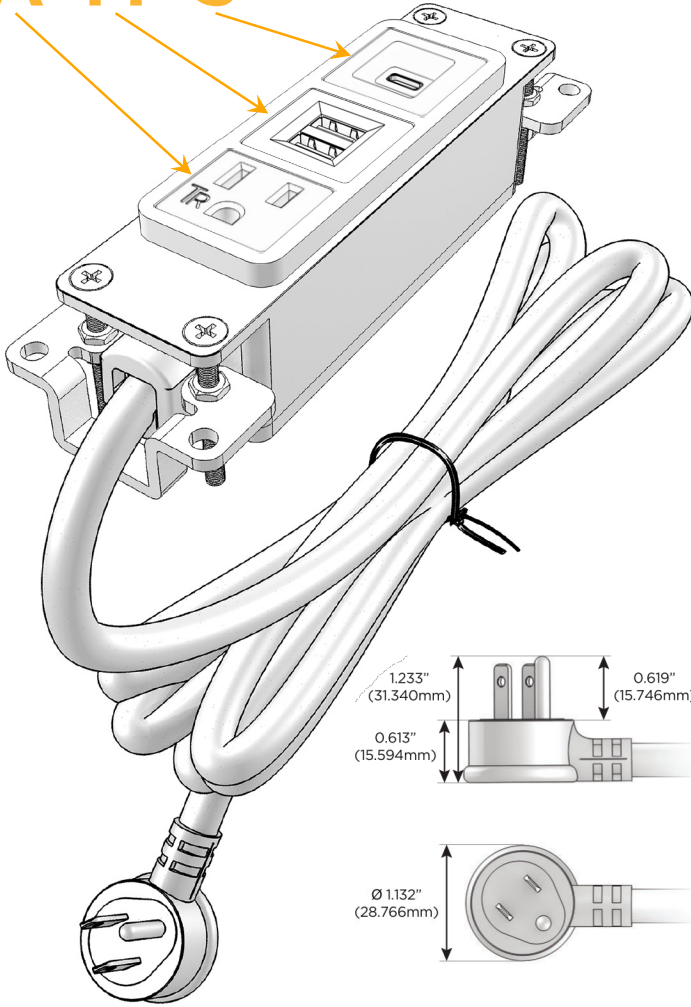

M-POWER-3T

AC POWER & DATA CONNECTIVITY SOLUTION

M-POWER-3T-AMS-BZ4B

Specs:

Modules/Ports:

- **A** Tamper Resistant AC Receptacle
- **M** Double USB-A (Fast Charging Ports - 18W)
- **S** USB-C (25W High Speed Charging Port)

Distributed by

Mormax Company, Inc.

8 Westchester Plaza

Elmsford, NY 10523

914-699-0101

sales@mormax.com

mormax.com

A M S