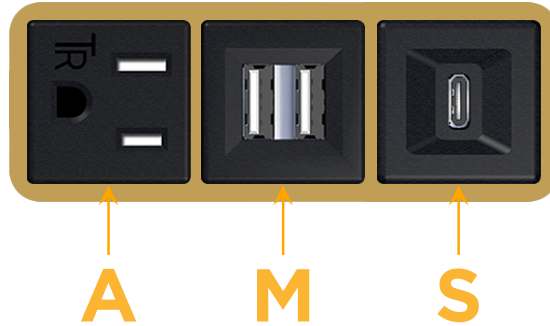

Bezel Finish: **SOLID BRASS**  
*Custom Finishes Available* M-POWER-3T-AMS-BRB

Features:

**Module/Port Options:**

- A** Tamper Resistant AC Receptacle
- E** USB-A & USB-C (20W)
- M** Double USB-A (Fast Charging Ports - 18W)
- H** HDMI
- 6** CAT 6
- 12** RJ 12
- X** Switched AC
- Y** 3-Way Switch (Low Voltage)
- V** USB-C (45W High Speed Charging Port)
- S** USB-C (25W High Speed Charging Port)
- R** Switched AC (Rocker Switch)
- D** Dimmer Switch

**Plug:**

Supplied with Low Profile Flat 45° Angle 120 VAC Plug

Optional Standard Straight 120 VAC Plug

Optional Straight 120 VAC Pass-through Plug

- CLEAN, COMPACT DESIGN
- STREAMLINED
- LOW PROFILE
- SIDE-EXITING CORDS
- PLUG & PLAY
- 6' AC CORD & PLUG (FLAT PLUG STANDARD)
- CUSTOMIZABLE CONFIGURATIONS AND FINISHES
- UL LISTED FOR MOUNTING IN FURNITURE
- 15A

# M-POWER-3T

AC POWER & DATA CONNECTIVITY SOLUTION

M-POWER-3T-AMS-BRB

Specs:

**Modules/Ports:**

- A** Tamper Resistant AC Receptacle
- M** Double USB-A (Fast Charging Ports - 18W)
- S** USB-C (25W High Speed Charging Port)