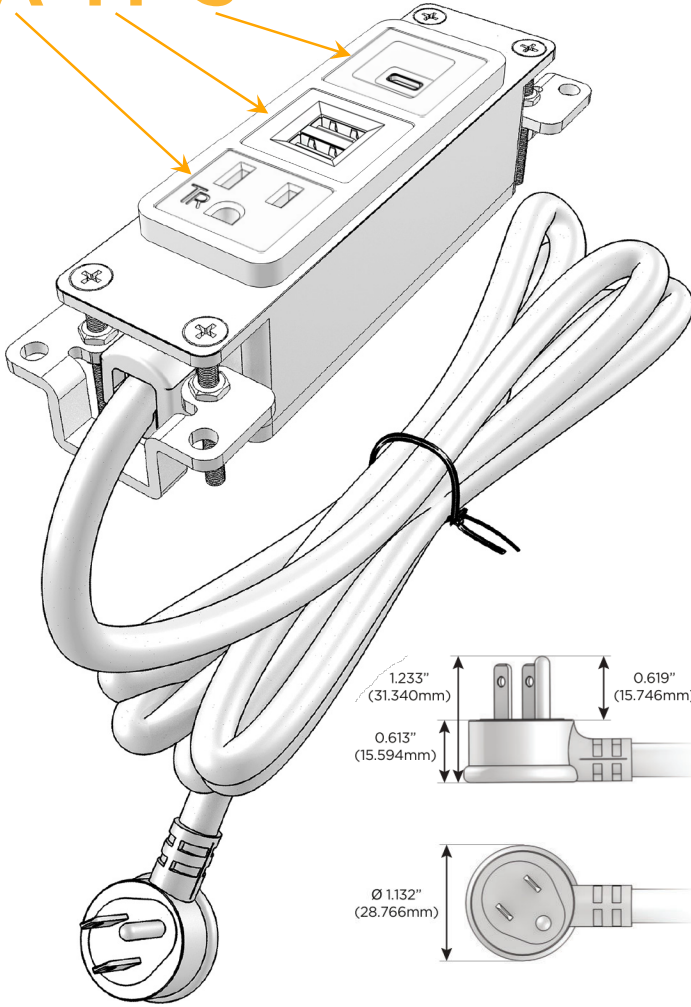

M-POWER-3T

AC POWER & DATA CONNECTIVITY SOLUTION

M-POWER-3T-AMS-BRB

Specs:

Modules/Ports:

- **A** Tamper Resistant AC Receptacle
- **M** Double USB-A (Fast Charging Ports - 18W)
- **S** USB-C (25W High Speed Charging Port)

Distributed by

Mormax Company, Inc.

8 Westchester Plaza

Elmsford, NY 10523

914-699-0101

sales@mormax.com

mormax.com

A M S