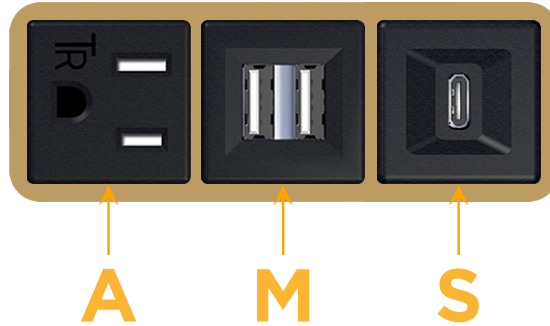

Bezel Finish: **BRASS (ABS)**

Custom Finishes Available M-POWER-3T-AMS-BRAB

Features:

Module/Port Options:

- A** Tamper Resistant AC Receptacle
- E** USB-A & USB-C (20W)
- M** Double USB-A (Fast Charging Ports - 18W)
- H** HDMI
- 6** CAT 6
- 12** RJ 12
- X** Switched AC
- Y** 3-Way Switch (Low Voltage)
- V** USB-C (45W High Speed Charging Port)
- S** USB-C (25W High Speed Charging Port)
- R** Switched AC (Rocker Switch)
- D** Dimmer Switch

Plug:

Supplied with Low Profile Flat 45° Angle 120 VAC Plug

Optional Standard Straight 120 VAC Plug

Optional Straight 120 VAC Pass-through Plug

- CLEAN, COMPACT DESIGN
- STREAMLINED
- LOW PROFILE
- SIDE-EXITING CORDS
- PLUG & PLAY
- 6' AC CORD & PLUG (FLAT PLUG STANDARD)
- CUSTOMIZABLE CONFIGURATIONS AND FINISHES
- UL LISTED FOR MOUNTING IN FURNITURE
- 15A

M-POWER-3T

AC POWER & DATA CONNECTIVITY SOLUTION

M-POWER-3T-AMS-BRAB

Specs:

Modules/Ports:

- A** Tamper Resistant AC Receptacle
- M** Double USB-A (Fast Charging Ports - 18W)
- S** USB-C (25W High Speed Charging Port)