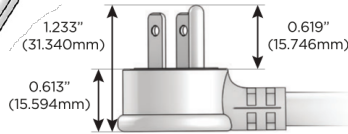

M-POWER-3T

AC POWER & DATA CONNECTIVITY SOLUTION

M-POWER-3T-AMS-BRAB

Specs:

Modules/Ports:

- **A** Tamper Resistant AC Receptacle
- **M** Double USB-A (Fast Charging Ports - 18W)
- **S** USB-C (25W High Speed Charging Port)

A M S