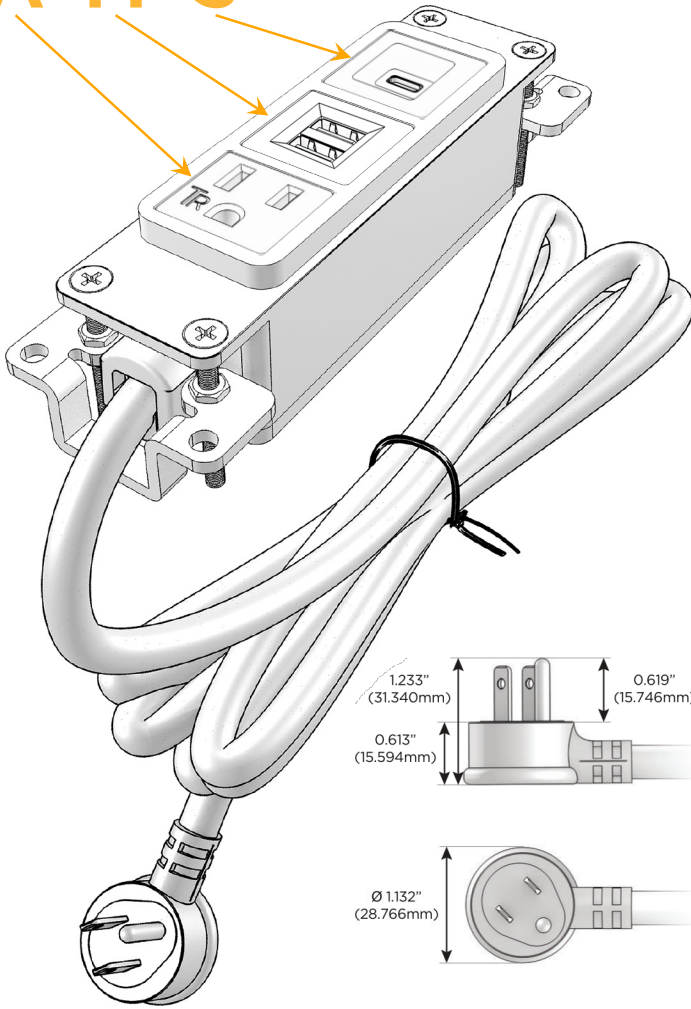

M-POWER-3T

AC POWER & DATA CONNECTIVITY SOLUTION

M-POWER-3T-AMS-BRAB

Specs:

Modules/Ports:

- **A** Tamper Resistant AC Receptacle
- **M** Double USB-A (Fast Charging Ports - 18W)
- **S** USB-C (25W High Speed Charging Port)

A M S