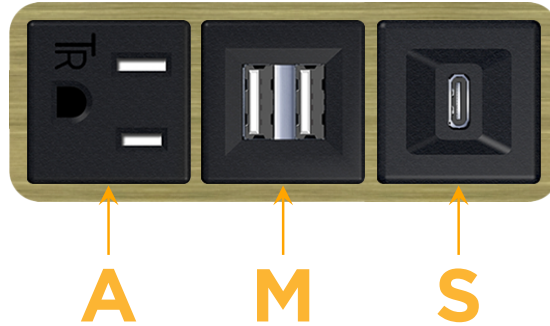

Bezel Finish: **BRASS ANTIQUED (ABS)**

Custom Finishes Available M-POWER-3T-AMS-BRAAB

Features:

Module/Port Options:

- A** Tamper Resistant AC Receptacle
- E** USB-A & USB-C (20W)
- M** Double USB-A (Fast Charging Ports - 18W)
- H** HDMI
- 6** CAT 6
- 12** RJ 12
- X** Switched AC
- Y** 3-Way Switch (Low Voltage)
- V** USB-C (45W High Speed Charging Port)
- S** USB-C (25W High Speed Charging Port)
- R** Switched AC (Rocker Switch)
- D** Dimmer Switch

Plug:

Supplied with Low Profile Flat 45° Angle 120 VAC Plug

Optional Standard Straight 120 VAC Plug

Optional Straight 120 VAC Pass-through Plug

- CLEAN, COMPACT DESIGN
- STREAMLINED
- LOW PROFILE
- SIDE-EXITING CORDS
- PLUG & PLAY
- 6' AC CORD & PLUG (FLAT PLUG STANDARD)
- CUSTOMIZABLE CONFIGURATIONS AND FINISHES
- UL LISTED FOR MOUNTING IN FURNITURE
- 15A

M-POWER-3T

AC POWER & DATA CONNECTIVITY SOLUTION

M-POWER-3T-AMS-BRAAB

Specs:

Modules/Ports:

- A** Tamper Resistant AC Receptacle
- M** Double USB-A (Fast Charging Ports - 18W)
- S** USB-C (25W High Speed Charging Port)