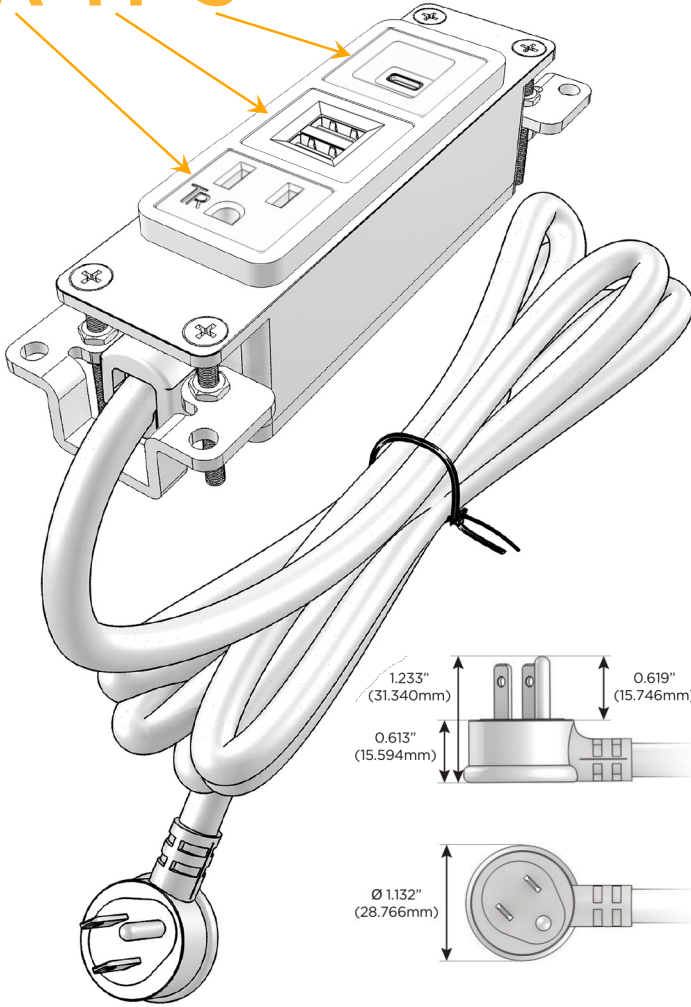

M-POWER-3T

AC POWER & DATA CONNECTIVITY SOLUTION

M-POWER-3T-AMS-BRAAB

Specs:

Modules/Ports:

- **A** Tamper Resistant AC Receptacle
- **M** Double USB-A (Fast Charging Ports - 18W)
- **S** USB-C (25W High Speed Charging Port)

A M S