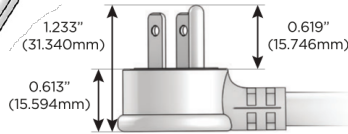

M-POWER-3T

AC POWER & DATA CONNECTIVITY SOLUTION

M-POWER-3T-AMS-BRAAB

Specs:

Modules/Ports:

- **A** Tamper Resistant AC Receptacle
- **M** Double USB-A (Fast Charging Ports - 18W)
- **S** USB-C (25W High Speed Charging Port)

A M S