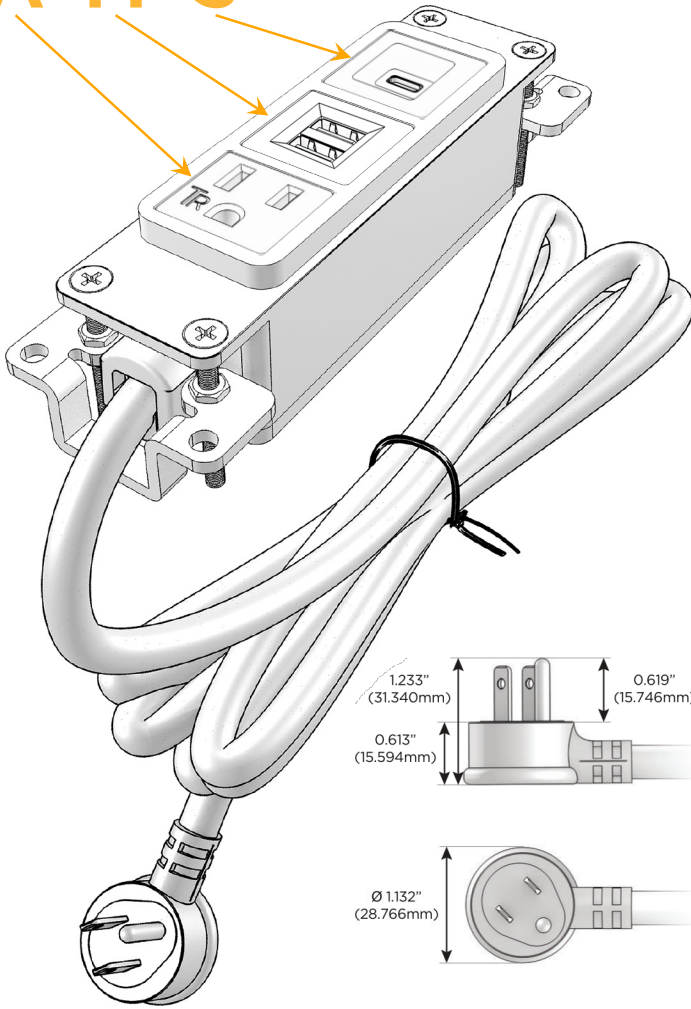

M-POWER-3T

AC POWER & DATA CONNECTIVITY SOLUTION

M-POWER-3T-AMS-BAB

Specs:

Modules/Ports:

- **A** Tamper Resistant AC Receptacle
- **M** Double USB-A (Fast Charging Ports - 18W)
- **S** USB-C (25W High Speed Charging Port)

A M S