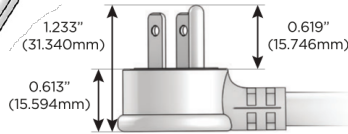

M-POWER-3T

AC POWER & DATA CONNECTIVITY SOLUTION

M-POWER-3T-AMS-BAB

Specs:

Modules/Ports:

- **A** Tamper Resistant AC Receptacle
- **M** Double USB-A (Fast Charging Ports - 18W)
- **S** USB-C (25W High Speed Charging Port)

A M S