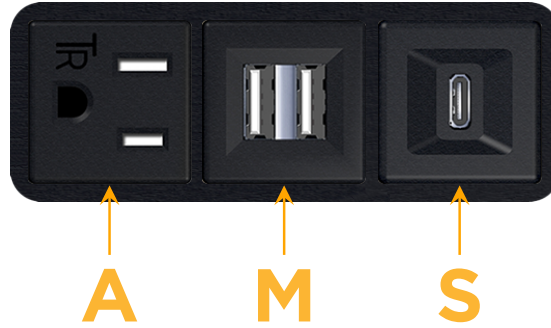

M-POWER-3T

AC POWER & DATA CONNECTIVITY SOLUTION

M-POWER-3T-AMS-BAB

Distributed by

Mormax Company, Inc.

8 Westchester Plaza

Elmsford, NY 10523

914-699-0101

sales@mormax.com

mormax.com

Metro Light & Power's line of power & data solutions offers sophisticated design elements combined with greater ease of installation. Streamlined and low-profile, enhanced by side-exiting cords, our outlets advance the industry with their cutting edge look and feel. We believe flexibility is key, and we provide a variety of mounting options, including the ability to mount in limited spaces. Our outlets are available in many finishes and configurations, in addition to a custom color and finish capability for our clients.

Bezel Finish: **BLACK (ABS)**

Custom Finishes Available M-POWER-3T-AMS-BAB

Features:

Module/Port Options:

- **A** Tamper Resistant AC Receptacle
- **E** USB-A & USB-C (20W)
- **M** Double USB-A (Fast Charging Ports - 18W)
- **H** HDMI
- **6** CAT 6
- **12** RJ 12
- **X** Switched AC
- **Y** 3-Way Switch (Low Voltage)
- **V** USB-C (45W High Speed Charging Port)
- **S** USB-C (25W High Speed Charging Port)
- **R** Switched AC (Rocker Switch)
- **D** Dimmer Switch

Plug:

Supplied with Low Profile Flat 45° Angle 120 VAC Plug

Optional Standard Straight 120 VAC Plug

Optional Straight 120 VAC Pass-through Plug

- CLEAN, COMPACT DESIGN
- STREAMLINED
- LOW PROFILE
- SIDE-EXITING CORDS
- PLUG & PLAY
- 6' AC CORD & PLUG (FLAT PLUG STANDARD)
- CUSTOMIZABLE CONFIGURATIONS AND FINISHES
- UL LISTED FOR MOUNTING IN FURNITURE
- 15A