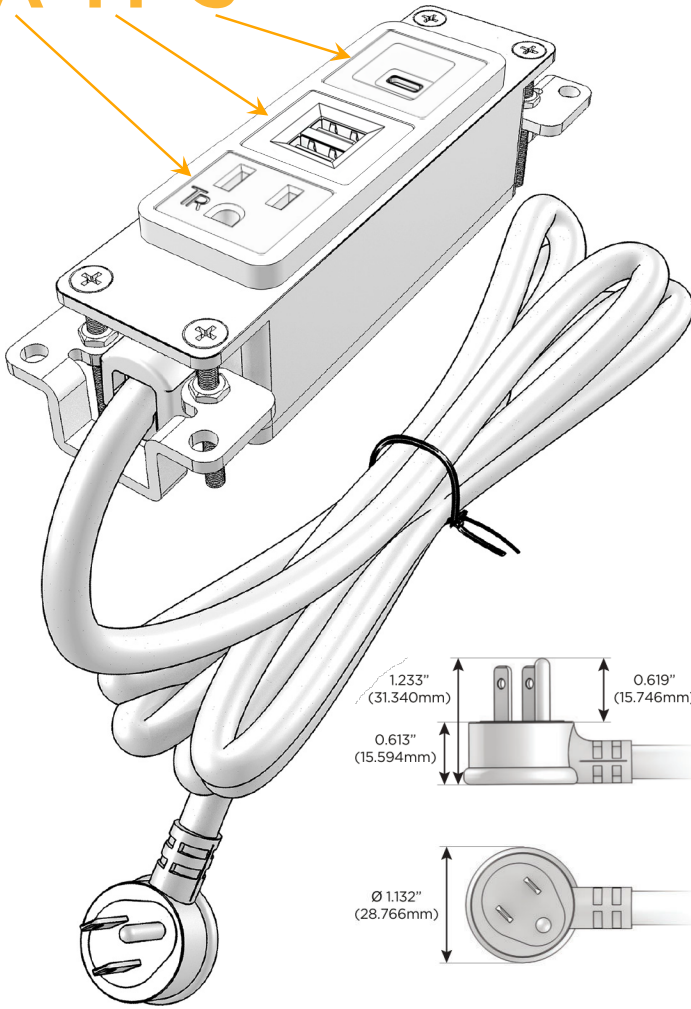

M-POWER-3T

AC POWER & DATA CONNECTIVITY SOLUTION

M-POWER-3T-AMS-B2AB

Specs:

Modules/Ports:

- **A** Tamper Resistant AC Receptacle
- **M** Double USB-A (Fast Charging Ports - 18W)
- **S** USB-C (25W High Speed Charging Port)

Distributed by

Mormax Company, Inc.

8 Westchester Plaza

Elmsford, NY 10523

914-699-0101

sales@mormax.com

mormax.com

A M S