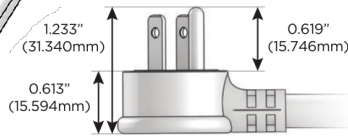

Mormax Company, Inc.

8 Westchester Plaza

Elmsford, NY 10523

914-699-0101

sales@mormax.com

mormax.com

A M S