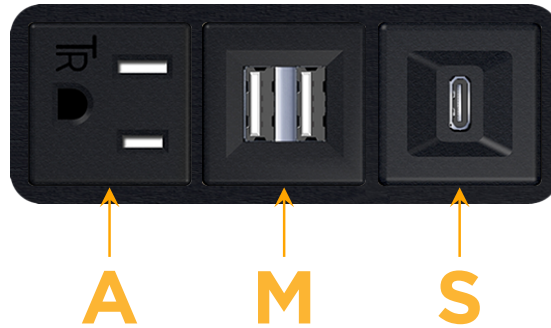

Bezel Finish: **SATIN BLACK (ABS)**

Custom Finishes Available M-POWER-3T-AMS-B2AB

Features:

Module/Port Options:

- A** Tamper Resistant AC Receptacle
- E** USB-A & USB-C (20W)
- M** Double USB-A (Fast Charging Ports - 18W)
- H** HDMI
- 6** CAT 6
- 12** RJ 12
- X** Switched AC
- Y** 3-Way Switch (Low Voltage)
- V** USB-C (45W High Speed Charging Port)
- S** USB-C (25W High Speed Charging Port)
- R** Switched AC (Rocker Switch)
- D** Dimmer Switch

Plug:

Supplied with Low Profile Flat 45° Angle 120 VAC Plug

Optional Standard Straight 120 VAC Plug

Optional Straight 120 VAC Pass-through Plug

- CLEAN, COMPACT DESIGN
- STREAMLINED
- LOW PROFILE
- SIDE-EXITING CORDS
- PLUG & PLAY
- 6' AC CORD & PLUG (FLAT PLUG STANDARD)
- CUSTOMIZABLE CONFIGURATIONS AND FINISHES
- UL LISTED FOR MOUNTING IN FURNITURE
- 15A

M-POWER-3T

AC POWER & DATA CONNECTIVITY SOLUTION

M-POWER-3T-AMS-B2AB

Specs:

Modules/Ports:

- A** Tamper Resistant AC Receptacle
- M** Double USB-A (Fast Charging Ports - 18W)
- S** USB-C (25W High Speed Charging Port)