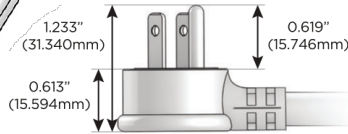

M-POWER-3T

AC POWER & DATA CONNECTIVITY SOLUTION

M-POWER-3T-AMS-APAB

Specs:

Modules/Ports:

- **A** Tamper Resistant AC Receptacle
- **M** Double USB-A (Fast Charging Ports - 18W)
- **S** USB-C (25W High Speed Charging Port)

A M S