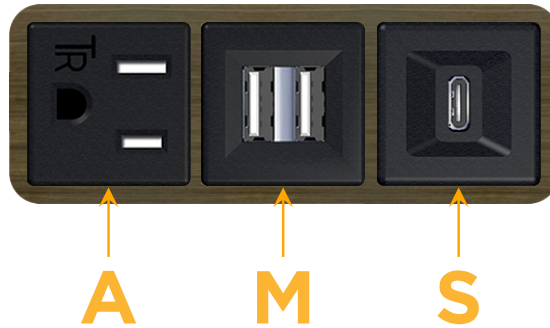

M-POWER-3T

AC POWER & DATA CONNECTIVITY SOLUTION

M-POWER-3T-AMS-APAB

Distributed by

Mormax Company, Inc.

8 Westchester Plaza

Elmsford, NY 10523

914-699-0101

sales@mormax.com

mormax.com

Metro Light & Power's line of power & data solutions offers sophisticated design elements combined with greater ease of installation. Streamlined and low-profile, enhanced by side-exiting cords, our outlets advance the industry with their cutting edge look and feel. We believe flexibility is key, and we provide a variety of mounting options, including the ability to mount in limited spaces. Our outlets are available in many finishes and configurations, in addition to a custom color and finish capability for our clients.

Bezel Finish: **SPECIAL ANTIQUE BRONZE (ABS)**

Custom Finishes Available M-POWER-3T-AMS-APAB

Features:

Module/Port Options:

- **A** Tamper Resistant AC Receptacle
- **E** USB-A & USB-C (20W)
- **M** Double USB-A (Fast Charging Ports - 18W)
- **H** HDMI
- **6** CAT 6
- **12** RJ 12
- **X** Switched AC
- **Y** 3-Way Switch (Low Voltage)
- **V** USB-C (45W High Speed Charging Port)
- **S** USB-C (25W High Speed Charging Port)
- **R** Switched AC (Rocker Switch)
- **D** Dimmer Switch

Plug:

Supplied with Low Profile Flat 45° Angle 120 VAC Plug

Optional Standard Straight 120 VAC Plug

Optional Straight 120 VAC Pass-through Plug

- CLEAN, COMPACT DESIGN
- STREAMLINED
- LOW PROFILE
- SIDE-EXITING CORDS
- PLUG & PLAY
- 6' AC CORD & PLUG (FLAT PLUG STANDARD)
- CUSTOMIZABLE CONFIGURATIONS AND FINISHES
- UL LISTED FOR MOUNTING IN FURNITURE
- 15A