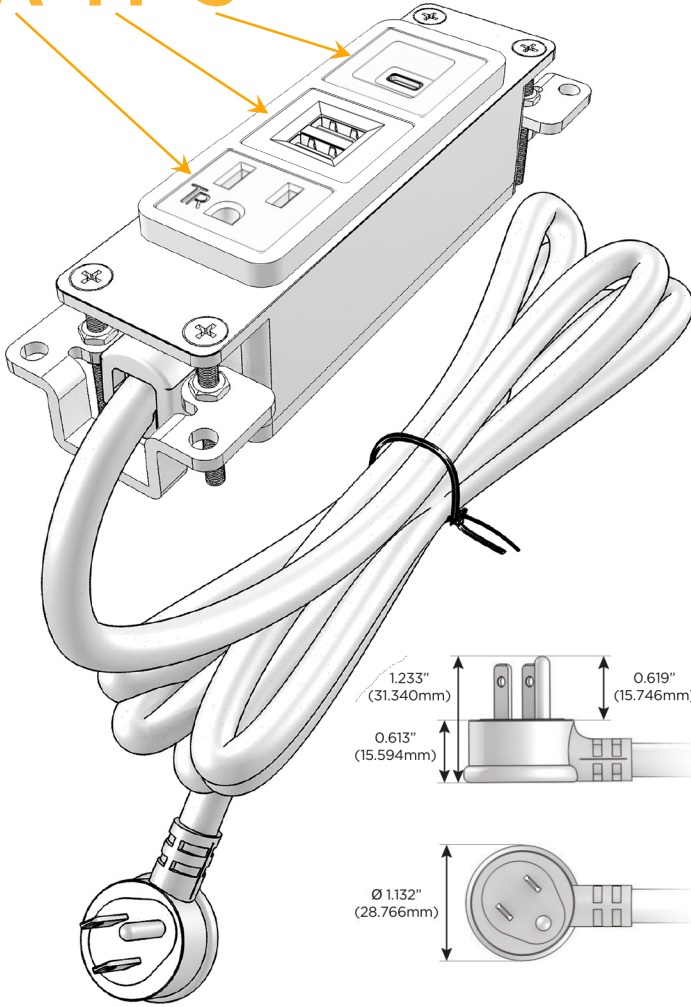

M-POWER-3T

AC POWER & DATA CONNECTIVITY SOLUTION

M-POWER-3T-AMS-APAB

Specs:

Modules/Ports:

- **A** Tamper Resistant AC Receptacle
- **M** Double USB-A (Fast Charging Ports - 18W)
- **S** USB-C (25W High Speed Charging Port)

A M S