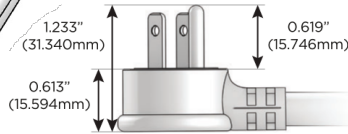

M-POWER-3T

AC POWER & DATA CONNECTIVITY SOLUTION

M-POWER-3T-AMR-WB

Specs:

Modules/Ports:

- **A** Tamper Resistant AC Receptacle
- **M** Double USB-A (Fast Charging Ports - 18W)
- **R** Switched AC (Rocker Switch)

A M R