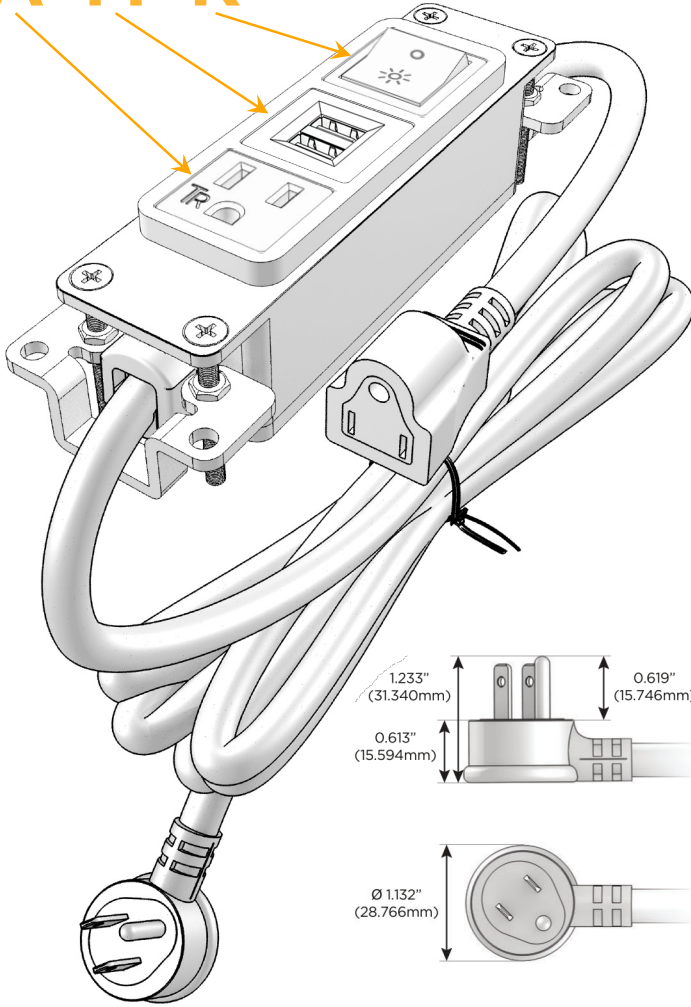

M-POWER-3T

AC POWER & DATA CONNECTIVITY SOLUTION

M-POWER-3T-AMR-WB

Specs:

Modules/Ports:

- **A** Tamper Resistant AC Receptacle
- **M** Double USB-A (Fast Charging Ports - 18W)
- **R** Switched AC (Rocker Switch)

A M R