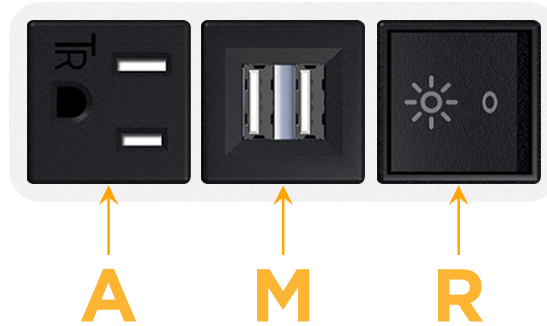

Bezel Finish: **WHITE (STEEL)**

Custom Finishes Available M-POWER-3T-AMR-WB

Features:

**Module/Port Options:**

- A** Tamper Resistant AC Receptacle
- E** USB-A & USB-C (20W)
- M** Double USB-A (Fast Charging Ports - 18W)
- H** HDMI
- 6** CAT 6
- 12** RJ 12
- X** Switched AC
- Y** 3-Way Switch (Low Voltage)
- V** USB-C (45W High Speed Charging Port)
- S** USB-C (25W High Speed Charging Port)
- R** Switched AC (Rocker Switch)
- D** Dimmer Switch

**Plug:**

Supplied with Low Profile Flat 45° Angle 120 VAC Plug

Optional Standard Straight 120 VAC Plug

Optional Straight 120 VAC Pass-through Plug

- CLEAN, COMPACT DESIGN
- STREAMLINED
- LOW PROFILE
- SIDE-EXITING CORDS
- PLUG & PLAY
- 6' AC CORD & PLUG (FLAT PLUG STANDARD)
- CUSTOMIZABLE CONFIGURATIONS AND FINISHES
- UL LISTED FOR MOUNTING IN FURNITURE
- 15A

# M-POWER-3T

AC POWER & DATA CONNECTIVITY SOLUTION

M-POWER-3T-AMR-WB

Specs:

**Modules/Ports:**

- A** Tamper Resistant AC Receptacle
- M** Double USB-A (Fast Charging Ports - 18W)
- R** Switched AC (Rocker Switch)