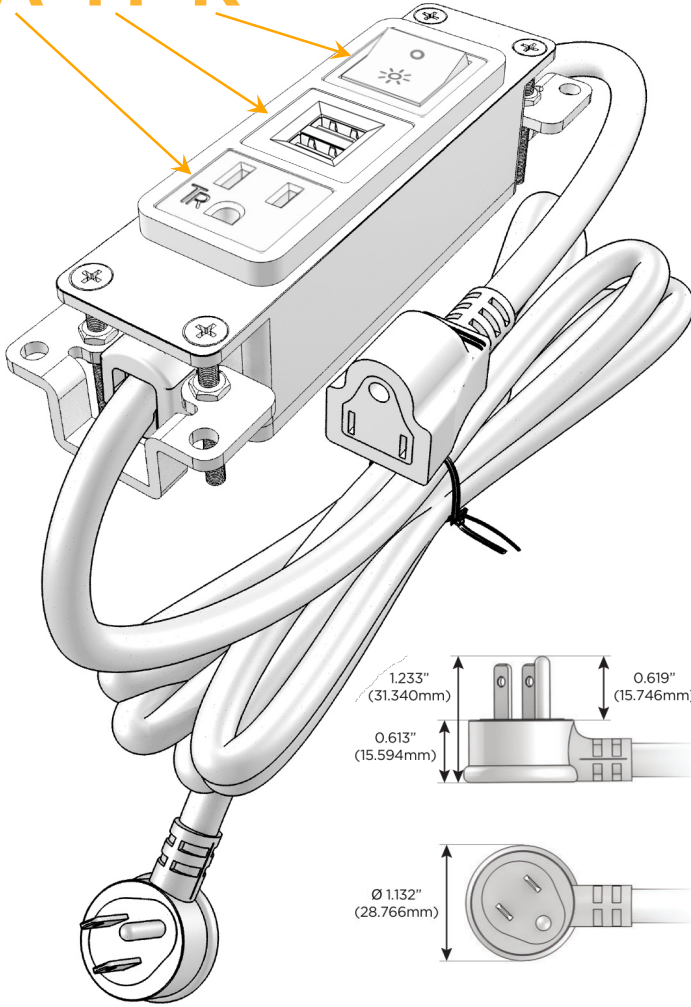

M-POWER-3T

AC POWER & DATA CONNECTIVITY SOLUTION

M-POWER-3T-AMR-SS8B

Specs:

Modules/Ports:

- **A** Tamper Resistant AC Receptacle
- **M** Double USB-A (Fast Charging Ports - 18W)
- **R** Switched AC (Rocker Switch)

A M R