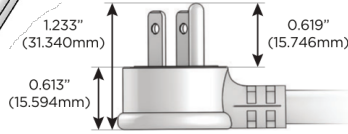

M-POWER-3T

AC POWER & DATA CONNECTIVITY SOLUTION

M-POWER-3T-AMR-SS8B

Specs:

Modules/Ports:

- **A** Tamper Resistant AC Receptacle
- **M** Double USB-A (Fast Charging Ports - 18W)
- **R** Switched AC (Rocker Switch)

A M R