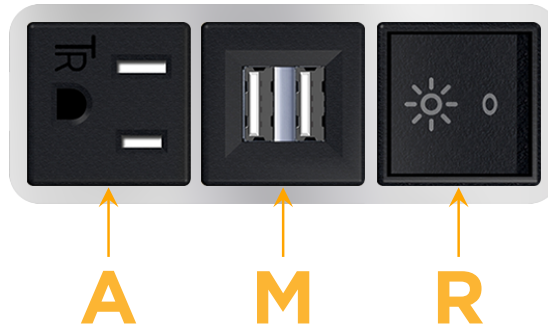

M-POWER-3T

AC POWER & DATA CONNECTIVITY SOLUTION

M-POWER-3T-AMR-SS8B

Distributed by

Mormax Company, Inc.

8 Westchester Plaza

Elmsford, NY 10523

914-699-0101

sales@mormax.com

mormax.com

Metro Light & Power's line of power & data solutions offers sophisticated design elements combined with greater ease of installation. Streamlined and low-profile, enhanced by side-exiting cords, our outlets advance the industry with their cutting edge look and feel. We believe flexibility is key, and we provide a variety of mounting options, including the ability to mount in limited spaces. Our outlets are available in many finishes and configurations, in addition to a custom color and finish capability for our clients.

Bezel Finish: **STAINLESS STEEL MIRROR FINISH**

Custom Finishes Available M-POWER-3T-AMR-SS8B

Features:

Module/Port Options:

- **A** Tamper Resistant AC Receptacle
- **E** USB-A & USB-C (20W)
- **M** Double USB-A (Fast Charging Ports - 18W)
- **H** HDMI
- **6** CAT 6
- **12** RJ 12
- **X** Switched AC
- **Y** 3-Way Switch (Low Voltage)
- **V** USB-C (45W High Speed Charging Port)
- **S** USB-C (25W High Speed Charging Port)
- **R** Switched AC (Rocker Switch)
- **D** Dimmer Switch

Plug:

Supplied with Low Profile Flat 45° Angle 120 VAC Plug

Optional Standard Straight 120 VAC Plug

Optional Straight 120 VAC Pass-through Plug

- CLEAN, COMPACT DESIGN
- STREAMLINED
- LOW PROFILE
- SIDE-EXITING CORDS
- PLUG & PLAY
- 6' AC CORD & PLUG (FLAT PLUG STANDARD)
- CUSTOMIZABLE CONFIGURATIONS AND FINISHES
- UL LISTED FOR MOUNTING IN FURNITURE
- 15A