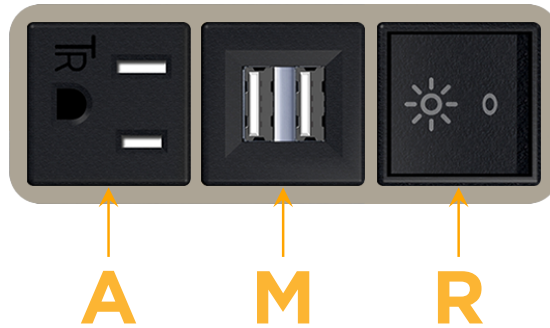

Bezel Finish: **SATIN NICKEL (ABS)**

Custom Finishes Available M-POWER-3T-AMR-SAB

Features:

**Module/Port Options:**

- A** Tamper Resistant AC Receptacle
- E** USB-A & USB-C (20W)
- M** Double USB-A (Fast Charging Ports - 18W)
- H** HDMI
- 6** CAT 6
- 12** RJ 12
- X** Switched AC
- Y** 3-Way Switch (Low Voltage)
- V** USB-C (45W High Speed Charging Port)
- S** USB-C (25W High Speed Charging Port)
- R** Switched AC (Rocker Switch)
- D** Dimmer Switch

**Plug:**

Supplied with Low Profile Flat 45° Angle 120 VAC Plug

Optional Standard Straight 120 VAC Plug

Optional Straight 120 VAC Pass-through Plug

- CLEAN, COMPACT DESIGN
- STREAMLINED
- LOW PROFILE
- SIDE-EXITING CORDS
- PLUG & PLAY
- 6' AC CORD & PLUG (FLAT PLUG STANDARD)
- CUSTOMIZABLE CONFIGURATIONS AND FINISHES
- UL LISTED FOR MOUNTING IN FURNITURE
- 15A

# M-POWER-3T

AC POWER & DATA CONNECTIVITY SOLUTION

M-POWER-3T-AMR-SAB

Specs:

**Modules/Ports:**

- A** Tamper Resistant AC Receptacle
- M** Double USB-A (Fast Charging Ports - 18W)
- R** Switched AC (Rocker Switch)