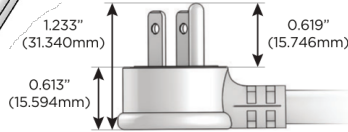

M-POWER-3T

AC POWER & DATA CONNECTIVITY SOLUTION

M-POWER-3T-AMR-SAB

Specs:

Modules/Ports:

- **A** Tamper Resistant AC Receptacle
- **M** Double USB-A (Fast Charging Ports - 18W)
- **R** Switched AC (Rocker Switch)

A M R