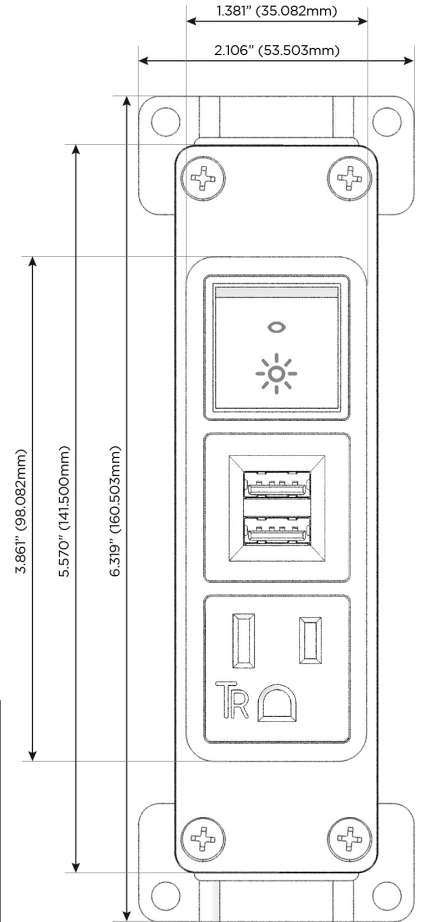

M-POWER-3T

AC POWER & DATA CONNECTIVITY SOLUTION

M-POWER-3T-AMR-SAB

Specs:

Modules/Ports:

- **A** Tamper Resistant AC Receptacle
- **M** Double USB-A (Fast Charging Ports - 18W)
- **R** Switched AC (Rocker Switch)

A M R

TOP

Distributed by

Mormax Company, Inc.

8 Westchester Plaza

Elmsford, NY 10523

914-699-0101

sales@mormax.com

mormax.com