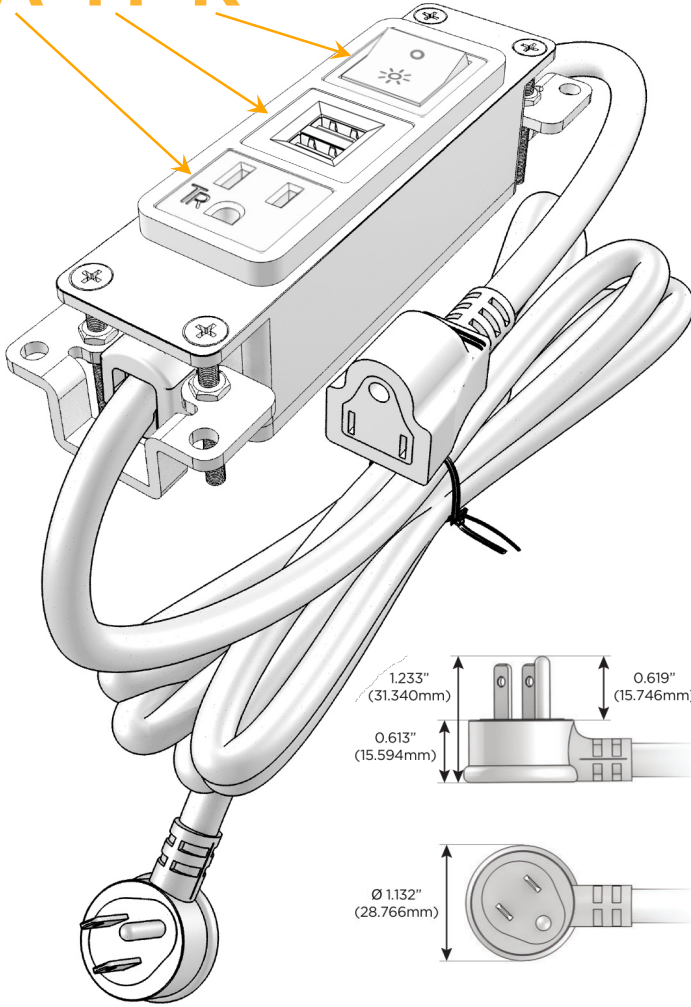

M-POWER-3T

AC POWER & DATA CONNECTIVITY SOLUTION

M-POWER-3T-AMR-SAB

Specs:

Modules/Ports:

- **A** Tamper Resistant AC Receptacle
- **M** Double USB-A (Fast Charging Ports - 18W)
- **R** Switched AC (Rocker Switch)

A M R