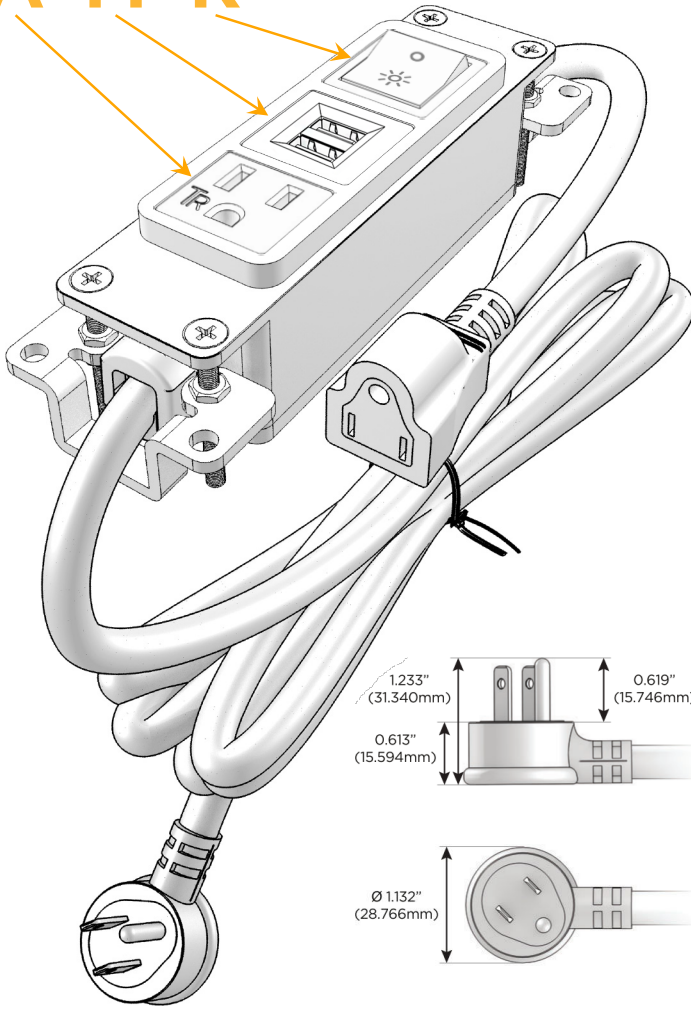

M-POWER-3T

AC POWER & DATA CONNECTIVITY SOLUTION

M-POWER-3T-AMR-CRAB

Specs:

Modules/Ports:

- **A** Tamper Resistant AC Receptacle
- **M** Double USB-A (Fast Charging Ports - 18W)
- **R** Switched AC (Rocker Switch)

A M R