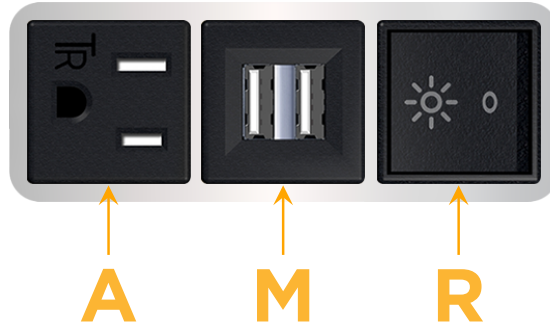

M-POWER-3T

AC POWER & DATA CONNECTIVITY SOLUTION

M-POWER-3T-AMR-CRAB

Distributed by

Mormax Company, Inc.

8 Westchester Plaza

Elmsford, NY 10523

914-699-0101

sales@mormax.com

mormax.com

Metro Light & Power's line of power & data solutions offers sophisticated design elements combined with greater ease of installation. Streamlined and low-profile, enhanced by side-exiting cords, our outlets advance the industry with their cutting edge look and feel. We believe flexibility is key, and we provide a variety of mounting options, including the ability to mount in limited spaces. Our outlets are available in many finishes and configurations, in addition to a custom color and finish capability for our clients.

Bezel Finish: **CHROME (ABS)**
Custom Finishes Available M-POWER-3T-AMR-CRAB

Features:

Module/Port Options:

- **A** Tamper Resistant AC Receptacle
- **E** USB-A & USB-C (20W)
- **M** Double USB-A (Fast Charging Ports - 18W)
- **H** HDMI
- **6** CAT 6
- **12** RJ 12
- **X** Switched AC
- **Y** 3-Way Switch (Low Voltage)
- **V** USB-C (45W High Speed Charging Port)
- **S** USB-C (25W High Speed Charging Port)
- **R** Switched AC (Rocker Switch)
- **D** Dimmer Switch

Plug:

Supplied with Low Profile Flat 45° Angle 120 VAC Plug

Optional Standard Straight 120 VAC Plug

Optional Straight 120 VAC Pass-through Plug

- CLEAN, COMPACT DESIGN
- STREAMLINED
- LOW PROFILE
- SIDE-EXITING CORDS
- PLUG & PLAY
- 6' AC CORD & PLUG (FLAT PLUG STANDARD)
- CUSTOMIZABLE CONFIGURATIONS AND FINISHES
- UL LISTED FOR MOUNTING IN FURNITURE
- 15A