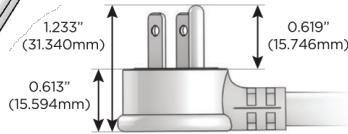

M-POWER-3T

AC POWER & DATA CONNECTIVITY SOLUTION

M-POWER-3T-AMR-CRAB

Specs:

Modules/Ports:

- **A** Tamper Resistant AC Receptacle
- **M** Double USB-A (Fast Charging Ports - 18W)
- **R** Switched AC (Rocker Switch)

A M R