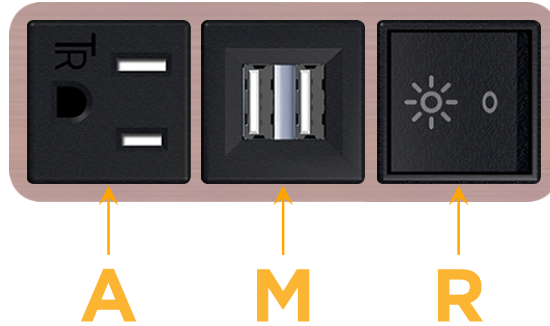

M-POWER-3T

AC POWER & DATA CONNECTIVITY SOLUTION

M-POWER-3T-AMR-CHAB

Distributed by

Mormax Company, Inc.

8 Westchester Plaza

Elmsford, NY 10523

914-699-0101

sales@mormax.com

mormax.com

Metro Light & Power's line of power & data solutions offers sophisticated design elements combined with greater ease of installation. Streamlined and low-profile, enhanced by side-exiting cords, our outlets advance the industry with their cutting edge look and feel. We believe flexibility is key, and we provide a variety of mounting options, including the ability to mount in limited spaces. Our outlets are available in many finishes and configurations, in addition to a custom color and finish capability for our clients.

Bezel Finish: **CHAMPAGNE (ABS)**

Custom Finishes Available M-POWER-3T-AMR-CHAB

Features:

Module/Port Options:

- **A** Tamper Resistant AC Receptacle
- **E** USB-A & USB-C (20W)
- **M** Double USB-A (Fast Charging Ports - 18W)
- **H** HDMI
- **6** CAT 6
- **12** RJ 12
- **X** Switched AC
- **Y** 3-Way Switch (Low Voltage)
- **V** USB-C (45W High Speed Charging Port)
- **S** USB-C (25W High Speed Charging Port)
- **R** Switched AC (Rocker Switch)
- **D** Dimmer Switch

Plug:

Supplied with Low Profile Flat 45° Angle 120 VAC Plug

Optional Standard Straight 120 VAC Plug

Optional Straight 120 VAC Pass-through Plug

- CLEAN, COMPACT DESIGN
- STREAMLINED
- LOW PROFILE
- SIDE-EXITING CORDS
- PLUG & PLAY
- 6' AC CORD & PLUG (FLAT PLUG STANDARD)
- CUSTOMIZABLE CONFIGURATIONS AND FINISHES
- UL LISTED FOR MOUNTING IN FURNITURE
- 15A