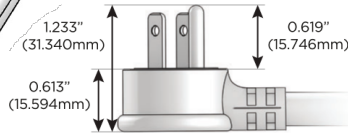

M-POWER-3T

AC POWER & DATA CONNECTIVITY SOLUTION

M-POWER-3T-AMR-CHAB

Specs:

Modules/Ports:

- **A** Tamper Resistant AC Receptacle
- **M** Double USB-A (Fast Charging Ports - 18W)
- **R** Switched AC (Rocker Switch)

A M R