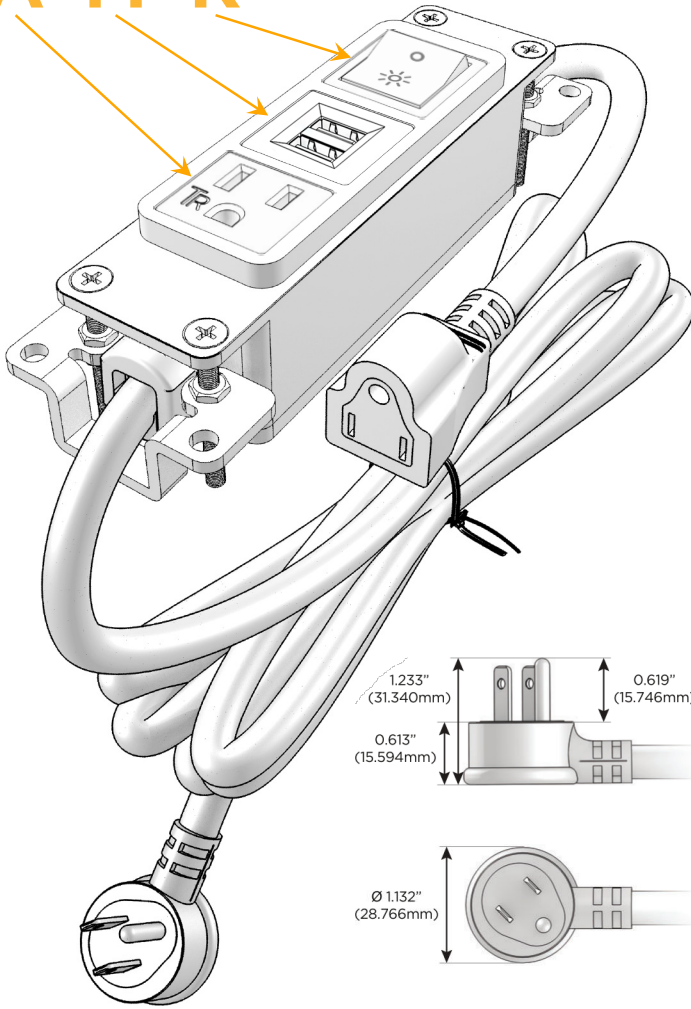

M-POWER-3T

AC POWER & DATA CONNECTIVITY SOLUTION

M-POWER-3T-AMR-CHAB

Specs:

Modules/Ports:

- **A** Tamper Resistant AC Receptacle
- **M** Double USB-A (Fast Charging Ports - 18W)
- **R** Switched AC (Rocker Switch)

A M R