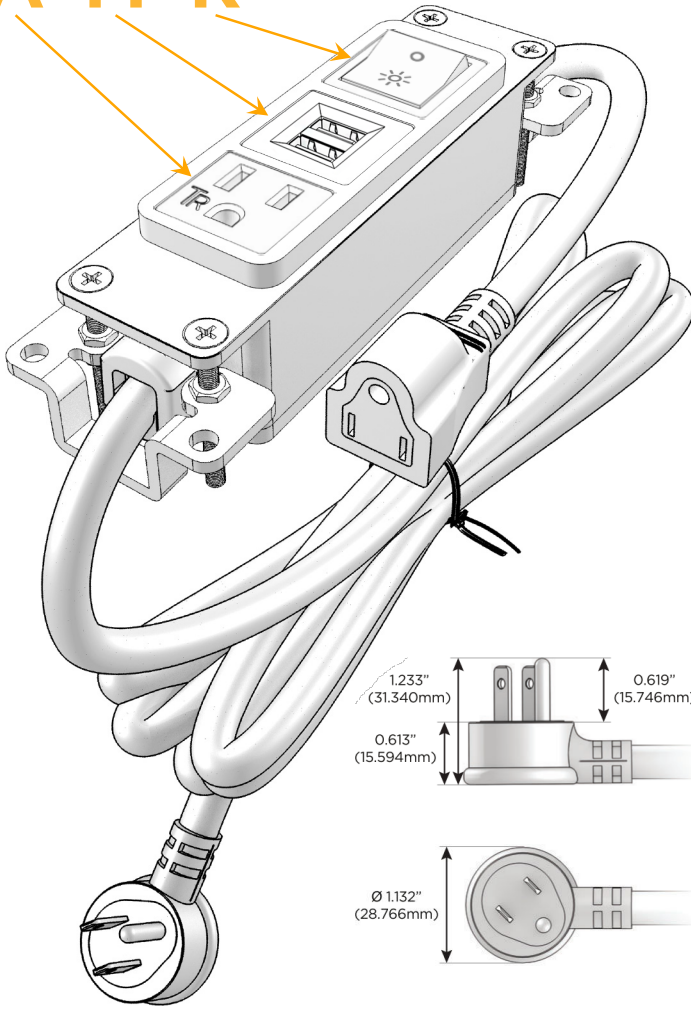

M-POWER-3T

AC POWER & DATA CONNECTIVITY SOLUTION

M-POWER-3T-AMR-BZAB

Specs:

Modules/Ports:

- **A** Tamper Resistant AC Receptacle
- **M** Double USB-A (Fast Charging Ports - 18W)
- **R** Switched AC (Rocker Switch)

A M R