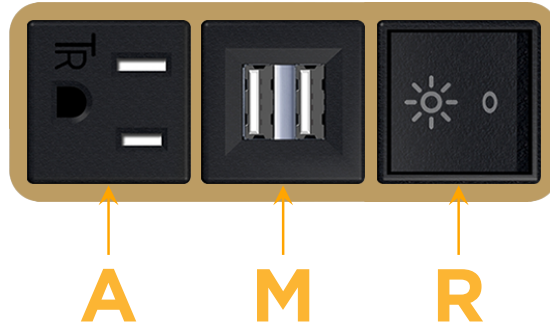

Bezel Finish: **STANDARD BRONZE (ABS)**

Custom Finishes Available M-POWER-3T-AMR-BZAB

Features:

Module/Port Options:

- A** Tamper Resistant AC Receptacle
- E** USB-A & USB-C (20W)
- M** Double USB-A (Fast Charging Ports - 18W)
- H** HDMI
- 6** CAT 6
- 12** RJ 12
- X** Switched AC
- Y** 3-Way Switch (Low Voltage)
- V** USB-C (45W High Speed Charging Port)
- S** USB-C (25W High Speed Charging Port)
- R** Switched AC (Rocker Switch)
- D** Dimmer Switch

Plug:

Supplied with Low Profile Flat 45° Angle 120 VAC Plug

Optional Standard Straight 120 VAC Plug

Optional Straight 120 VAC Pass-through Plug

- CLEAN, COMPACT DESIGN
- STREAMLINED
- LOW PROFILE
- SIDE-EXITING CORDS
- PLUG & PLAY
- 6' AC CORD & PLUG (FLAT PLUG STANDARD)
- CUSTOMIZABLE CONFIGURATIONS AND FINISHES
- UL LISTED FOR MOUNTING IN FURNITURE
- 15A

M-POWER-3T

AC POWER & DATA CONNECTIVITY SOLUTION

M-POWER-3T-AMR-BZAB

Specs:

Modules/Ports:

- A** Tamper Resistant AC Receptacle
- M** Double USB-A (Fast Charging Ports - 18W)
- R** Switched AC (Rocker Switch)