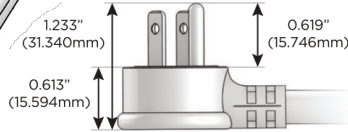

M-POWER-3T

AC POWER & DATA CONNECTIVITY SOLUTION

M-POWER-3T-AMR-BZ5AB

Specs:

Modules/Ports:

- **A** Tamper Resistant AC Receptacle
- **M** Double USB-A (Fast Charging Ports - 18W)
- **R** Switched AC (Rocker Switch)

A M R