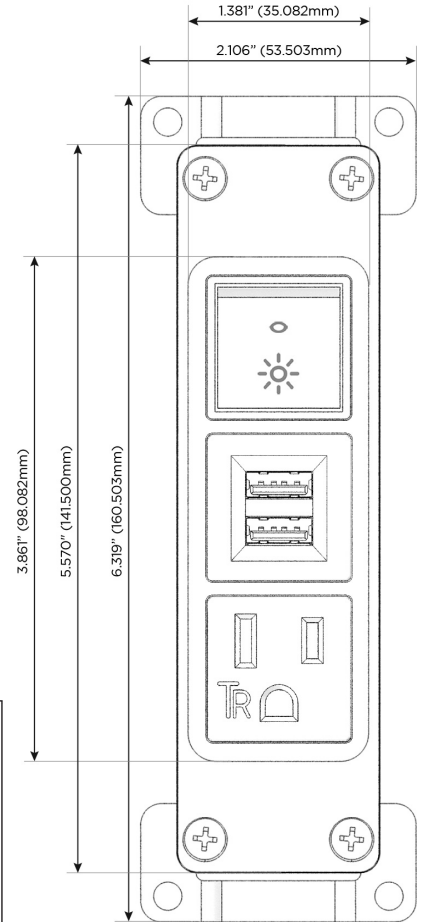

Distributed by

Mormax Company, Inc.

8 Westchester Plaza

Elmsford, NY 10523

914-699-0101

sales@mormax.com

mormax.com

TOP