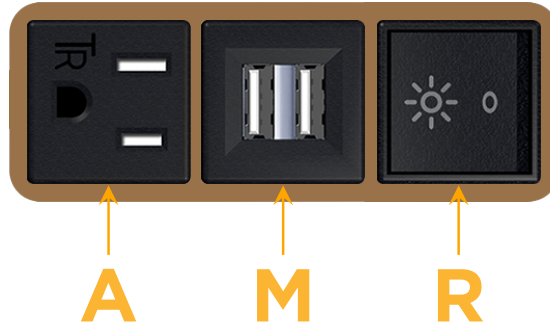

M-POWER-3T

AC POWER & DATA CONNECTIVITY SOLUTION

M-POWER-3T-AMR-BZ5AB

Distributed by

Mormax Company, Inc.

8 Westchester Plaza

Elmsford, NY 10523

914-699-0101

sales@mormax.com

mormax.com

Metro Light & Power's line of power & data solutions offers sophisticated design elements combined with greater ease of installation. Streamlined and low-profile, enhanced by side-exiting cords, our outlets advance the industry with their cutting edge look and feel. We believe flexibility is key, and we provide a variety of mounting options, including the ability to mount in limited spaces. Our outlets are available in many finishes and configurations, in addition to a custom color and finish capability for our clients.

Bezel Finish: **ARCHITECTURAL BRONZE (ABS)**

Custom Finishes Available M-POWER-3T-AMR-BZ5AB

Features:

Module/Port Options:

- **A** Tamper Resistant AC Receptacle
- **E** USB-A & USB-C (20W)
- **M** Double USB-A (Fast Charging Ports - 18W)
- **H** HDMI
- **6** CAT 6
- **12** RJ 12
- **X** Switched AC
- **Y** 3-Way Switch (Low Voltage)
- **V** USB-C (45W High Speed Charging Port)
- **S** USB-C (25W High Speed Charging Port)
- **R** Switched AC (Rocker Switch)
- **D** Dimmer Switch

Plug:

Supplied with Low Profile Flat 45° Angle 120 VAC Plug

Optional Standard Straight 120 VAC Plug

Optional Straight 120 VAC Pass-through Plug

- CLEAN, COMPACT DESIGN
- STREAMLINED
- LOW PROFILE
- SIDE-EXITING CORDS
- PLUG & PLAY
- 6' AC CORD & PLUG (FLAT PLUG STANDARD)
- CUSTOMIZABLE CONFIGURATIONS AND FINISHES
- UL LISTED FOR MOUNTING IN FURNITURE
- 15A