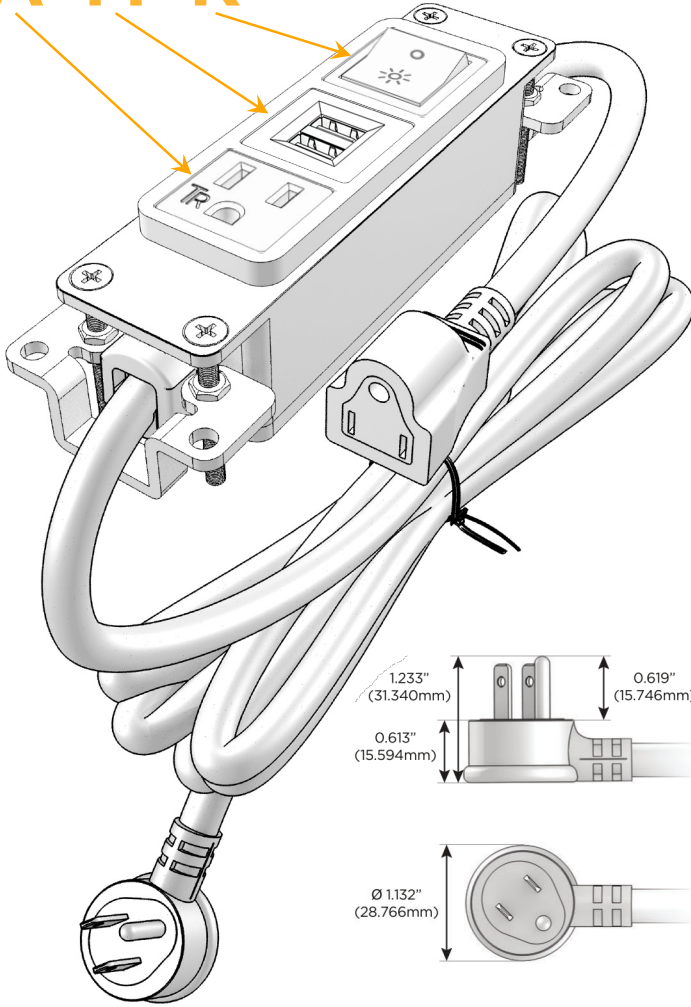

M-POWER-3T

AC POWER & DATA CONNECTIVITY SOLUTION

M-POWER-3T-AMR-BZ5AB

Specs:

Modules/Ports:

- **A** Tamper Resistant AC Receptacle
- **M** Double USB-A (Fast Charging Ports - 18W)
- **R** Switched AC (Rocker Switch)

A M R