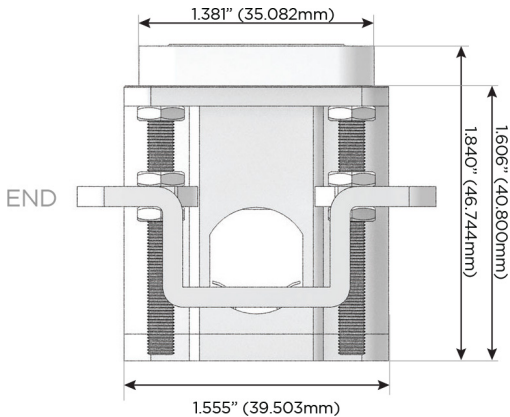

Plug:

Supplied with Low Profile Flat 45° Angle 120 VAC Plug

Optional Standard Straight 120 VAC Plug

Optional Straight 120 VAC Pass-through Plug

- CLEAN, COMPACT DESIGN
- STREAMLINED
- LOW PROFILE
- SIDE-EXITING CORDS
- PLUG & PLAY
- 6' AC CORD & PLUG (FLAT PLUG STANDARD)
- CUSTOMIZABLE CONFIGURATIONS AND FINISHES
- UL LISTED FOR MOUNTING IN FURNITURE
- 15A

M-POWER-3T

AC POWER & DATA CONNECTIVITY SOLUTION

M-POWER-3T-AMR-BZ5AAB

Specs:

Modules/Ports:

- A** Tamper Resistant AC Receptacle
- M** Double USB-A (Fast Charging Ports - 18W)
- R** Switched AC (Rocker Switch)

TOP

SIDE