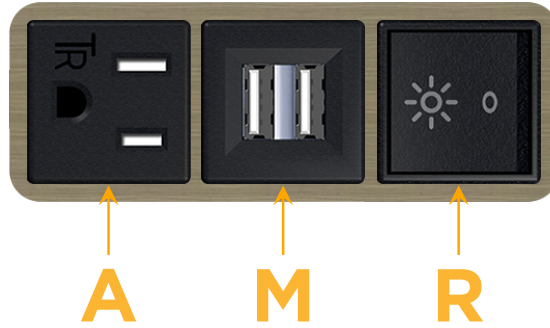

Bezel Finish: **ANTIQUED ARCHITECTURAL BRONZE (ABS)**

Custom Finishes Available M-POWER-3T-AMR-BZ5AAB

Features:

Module/Port Options:

- A** Tamper Resistant AC Receptacle
- E** USB-A & USB-C (20W)
- M** Double USB-A (Fast Charging Ports - 18W)
- H** HDMI
- 6** CAT 6
- 12** RJ 12
- X** Switched AC
- Y** 3-Way Switch (Low Voltage)
- V** USB-C (45W High Speed Charging Port)
- S** USB-C (25W High Speed Charging Port)
- R** Switched AC (Rocker Switch)
- D** Dimmer Switch

Plug:

Supplied with Low Profile Flat 45° Angle 120 VAC Plug

Optional Standard Straight 120 VAC Plug

Optional Straight 120 VAC Pass-through Plug

- CLEAN, COMPACT DESIGN
- STREAMLINED
- LOW PROFILE
- SIDE-EXITING CORDS
- PLUG & PLAY
- 6' AC CORD & PLUG (FLAT PLUG STANDARD)
- CUSTOMIZABLE CONFIGURATIONS AND FINISHES
- UL LISTED FOR MOUNTING IN FURNITURE
- 15A

M-POWER-3T

AC POWER & DATA CONNECTIVITY SOLUTION

M-POWER-3T-AMR-BZ5AAB

Specs:

Modules/Ports:

- A** Tamper Resistant AC Receptacle
- M** Double USB-A (Fast Charging Ports - 18W)
- R** Switched AC (Rocker Switch)