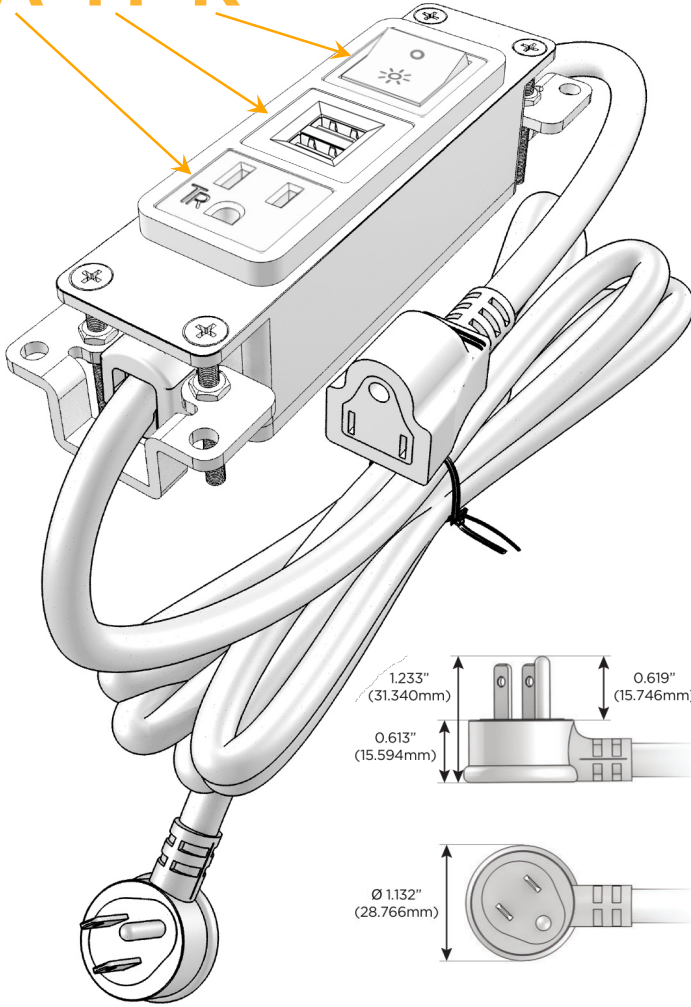

M-POWER-3T

AC POWER & DATA CONNECTIVITY SOLUTION

M-POWER-3T-AMR-BZ5AAB

Specs:

Modules/Ports:

- **A** Tamper Resistant AC Receptacle
- **M** Double USB-A (Fast Charging Ports - 18W)
- **R** Switched AC (Rocker Switch)

A M R