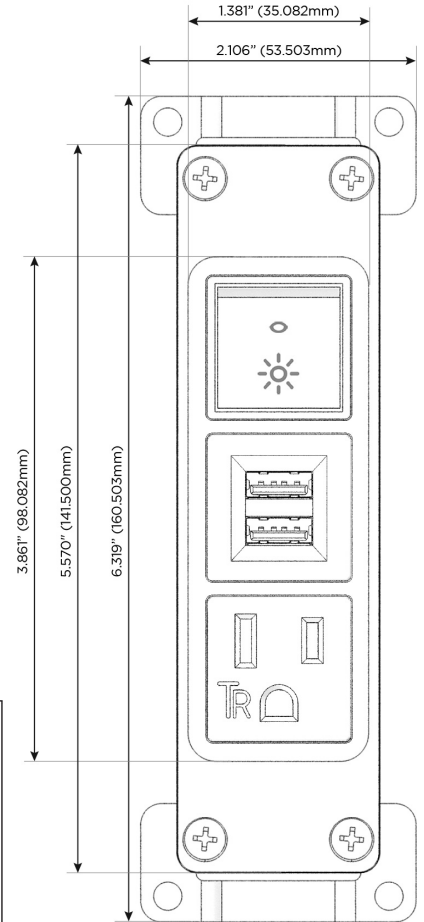

Plug:

Supplied with Low Profile Flat 45° Angle 120 VAC Plug

Optional Standard Straight 120 VAC Plug

Optional Straight 120 VAC Pass-through Plug

- CLEAN, COMPACT DESIGN
- STREAMLINED
- LOW PROFILE
- SIDE-EXITING CORDS
- PLUG & PLAY
- 6' AC CORD & PLUG (FLAT PLUG STANDARD)
- CUSTOMIZABLE CONFIGURATIONS AND FINISHES
- UL LISTED FOR MOUNTING IN FURNITURE
- 15A

M-POWER-3T

AC POWER & DATA CONNECTIVITY SOLUTION

M-POWER-3T-AMR-BZ5AAB

Specs:

Modules/Ports:

- A** Tamper Resistant AC Receptacle
- M** Double USB-A (Fast Charging Ports - 18W)
- R** Switched AC (Rocker Switch)

TOP

SIDE