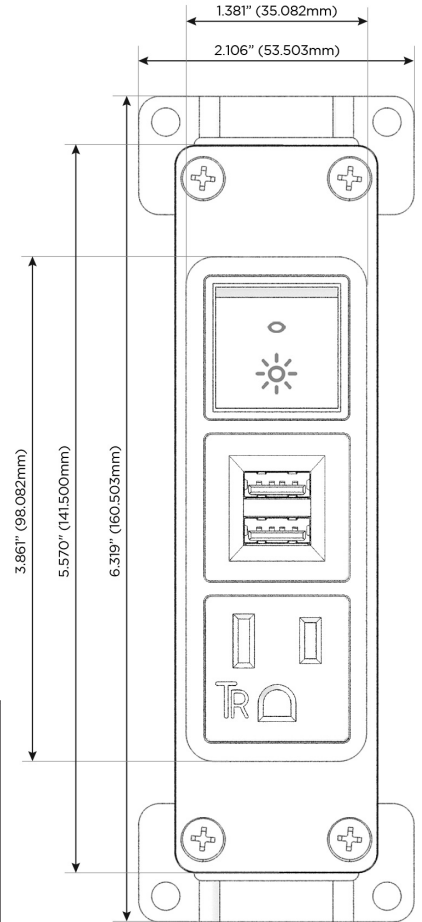

M-POWER-3T

AC POWER & DATA CONNECTIVITY SOLUTION

M-POWER-3T-AMR-BRAB

Specs:

Modules/Ports:

- **A** Tamper Resistant AC Receptacle
- **M** Double USB-A (Fast Charging Ports - 18W)
- **R** Switched AC (Rocker Switch)

A M R

TOP

Distributed by

Mormax Company, Inc.

8 Westchester Plaza

Elmsford, NY 10523

914-699-0101

sales@mormax.com

mormax.com