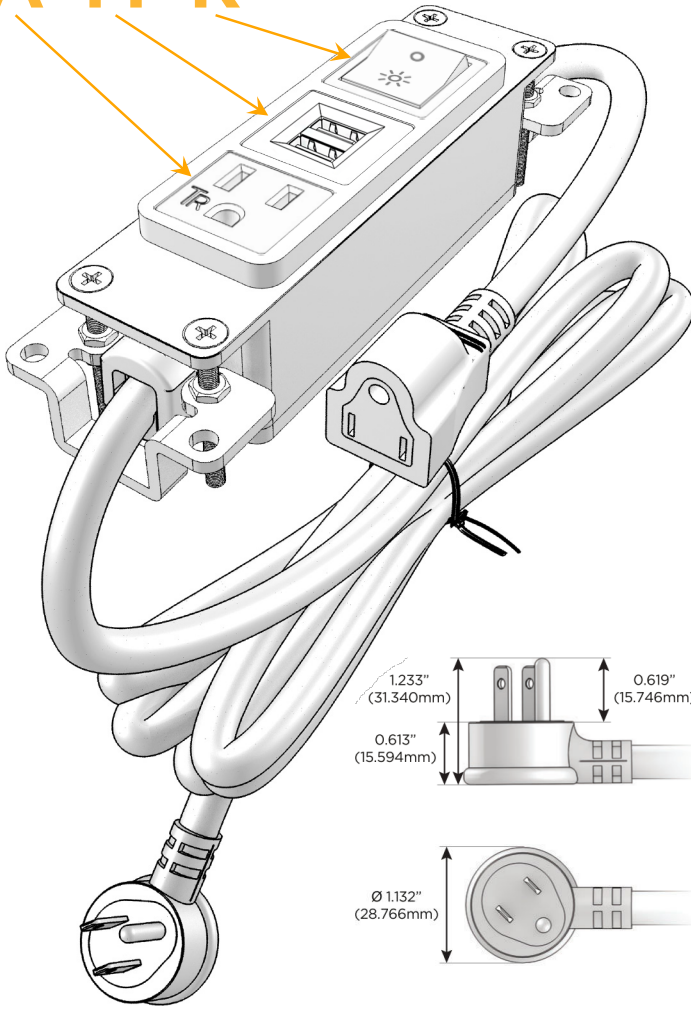

M-POWER-3T

AC POWER & DATA CONNECTIVITY SOLUTION

M-POWER-3T-AMR-BRAB

Specs:

Modules/Ports:

- **A** Tamper Resistant AC Receptacle
- **M** Double USB-A (Fast Charging Ports - 18W)
- **R** Switched AC (Rocker Switch)

A M R