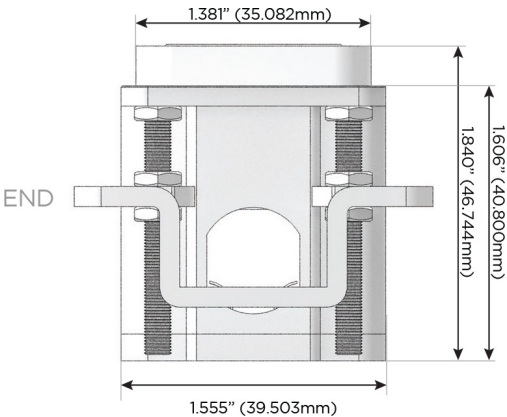

M-POWER-3T

AC POWER & DATA CONNECTIVITY SOLUTION

M-POWER-3T-AMR-BRAB

Specs:

Modules/Ports:

- **A** Tamper Resistant AC Receptacle
- **M** Double USB-A (Fast Charging Ports - 18W)
- **R** Switched AC (Rocker Switch)

A M R

TOP

Distributed by

Mormax Company, Inc.

8 Westchester Plaza

Elmsford, NY 10523

914-699-0101

sales@mormax.com

mormax.com