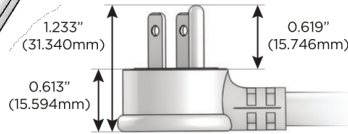

M-POWER-3T

AC POWER & DATA CONNECTIVITY SOLUTION

M-POWER-3T-AMR-BRAB

Specs:

Modules/Ports:

- **A** Tamper Resistant AC Receptacle
- **M** Double USB-A (Fast Charging Ports - 18W)
- **R** Switched AC (Rocker Switch)

A M R