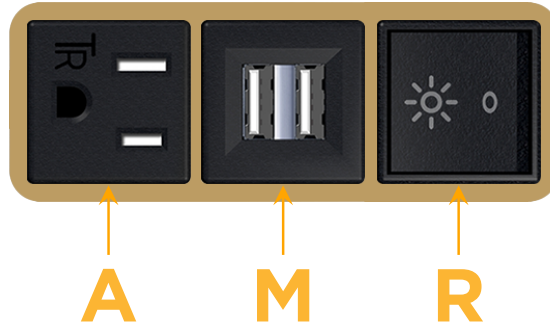

M-POWER-3T

AC POWER & DATA CONNECTIVITY SOLUTION

M-POWER-3T-AMR-BRAB

Distributed by

Mormax Company, Inc.

8 Westchester Plaza

Elmsford, NY 10523

914-699-0101

sales@mormax.com

mormax.com

Metro Light & Power's line of power & data solutions offers sophisticated design elements combined with greater ease of installation. Streamlined and low-profile, enhanced by side-exiting cords, our outlets advance the industry with their cutting edge look and feel. We believe flexibility is key, and we provide a variety of mounting options, including the ability to mount in limited spaces. Our outlets are available in many finishes and configurations, in addition to a custom color and finish capability for our clients.

Bezel Finish: **BRASS (ABS)**

Custom Finishes Available M-POWER-3T-AMR-BRAB

Features:

Module/Port Options:

- **A** Tamper Resistant AC Receptacle
- **E** USB-A & USB-C (20W)
- **M** Double USB-A (Fast Charging Ports - 18W)
- **H** HDMI
- **6** CAT 6
- **12** RJ 12
- **X** Switched AC
- **Y** 3-Way Switch (Low Voltage)
- **V** USB-C (45W High Speed Charging Port)
- **S** USB-C (25W High Speed Charging Port)
- **R** Switched AC (Rocker Switch)
- **D** Dimmer Switch

Plug:

Supplied with Low Profile Flat 45° Angle 120 VAC Plug

Optional Standard Straight 120 VAC Plug

Optional Straight 120 VAC Pass-through Plug

- CLEAN, COMPACT DESIGN
- STREAMLINED
- LOW PROFILE
- SIDE-EXITING CORDS
- PLUG & PLAY
- 6' AC CORD & PLUG (FLAT PLUG STANDARD)
- CUSTOMIZABLE CONFIGURATIONS AND FINISHES
- UL LISTED FOR MOUNTING IN FURNITURE
- 15A