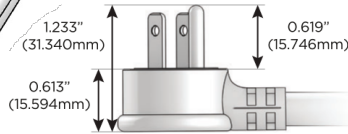

M-POWER-3T

AC POWER & DATA CONNECTIVITY SOLUTION

M-POWER-3T-AMR-BRAAB

Specs:

Modules/Ports:

- **A** Tamper Resistant AC Receptacle
- **M** Double USB-A (Fast Charging Ports - 18W)
- **R** Switched AC (Rocker Switch)

A M R