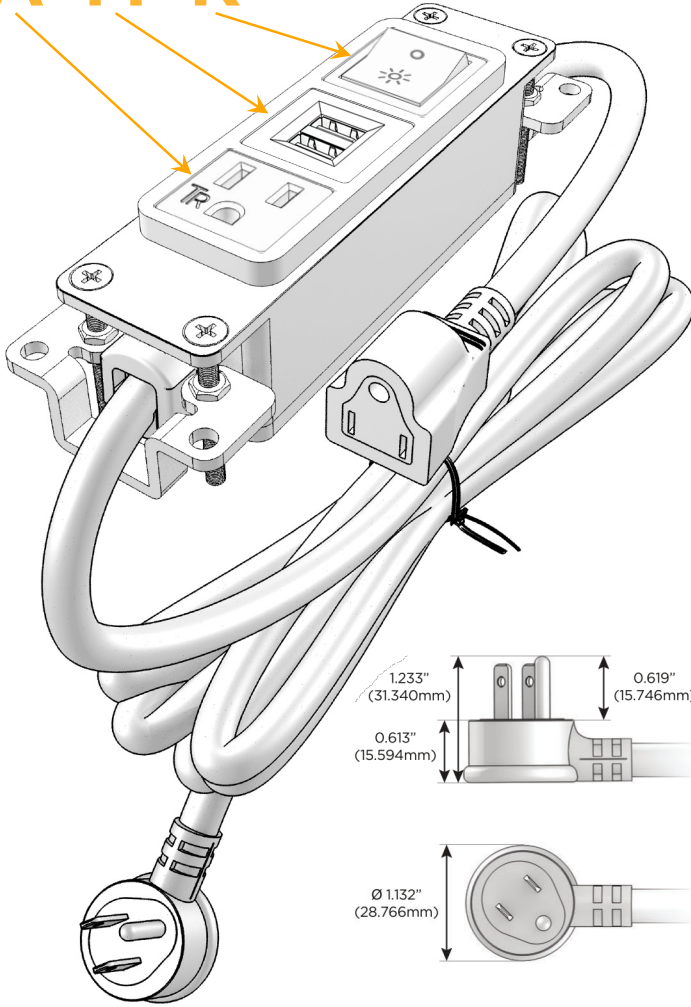

M-POWER-3T

AC POWER & DATA CONNECTIVITY SOLUTION

M-POWER-3T-AMR-BRAAB

Specs:

Modules/Ports:

- **A** Tamper Resistant AC Receptacle
- **M** Double USB-A (Fast Charging Ports - 18W)
- **R** Switched AC (Rocker Switch)

A M R