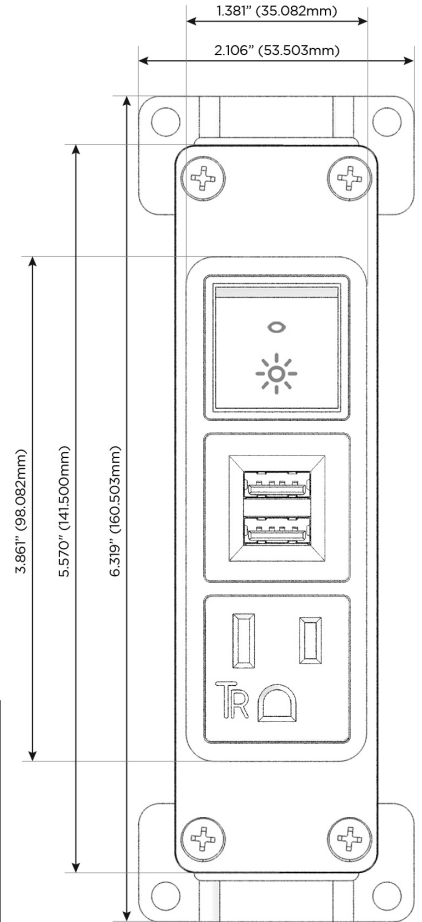

M-POWER-3T

AC POWER & DATA CONNECTIVITY SOLUTION

M-POWER-3T-AMR-BRAAB

Specs:

Modules/Ports:

- **A** Tamper Resistant AC Receptacle
- **M** Double USB-A (Fast Charging Ports - 18W)
- **R** Switched AC (Rocker Switch)

A M R

TOP

Distributed by

Mormax Company, Inc.

8 Westchester Plaza

Elmsford, NY 10523

914-699-0101

sales@mormax.com

mormax.com