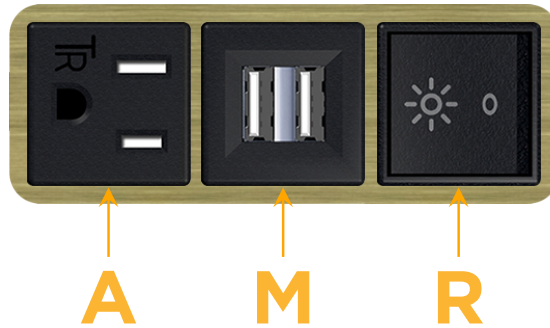

Bezel Finish: **BRASS ANTIQUED (ABS)**

Custom Finishes Available M-POWER-3T-AMR-BRAAB

Features:

Module/Port Options:

- A** Tamper Resistant AC Receptacle
- E** USB-A & USB-C (20W)
- M** Double USB-A (Fast Charging Ports - 18W)
- H** HDMI
- 6** CAT 6
- 12** RJ 12
- X** Switched AC
- Y** 3-Way Switch (Low Voltage)
- V** USB-C (45W High Speed Charging Port)
- S** USB-C (25W High Speed Charging Port)
- R** Switched AC (Rocker Switch)
- D** Dimmer Switch

Plug:

Supplied with Low Profile Flat 45° Angle 120 VAC Plug

Optional Standard Straight 120 VAC Plug

Optional Straight 120 VAC Pass-through Plug

- CLEAN, COMPACT DESIGN
- STREAMLINED
- LOW PROFILE
- SIDE-EXITING CORDS
- PLUG & PLAY
- 6' AC CORD & PLUG (FLAT PLUG STANDARD)
- CUSTOMIZABLE CONFIGURATIONS AND FINISHES
- UL LISTED FOR MOUNTING IN FURNITURE
- 15A

M-POWER-3T

AC POWER & DATA CONNECTIVITY SOLUTION

M-POWER-3T-AMR-BRAAB

Specs:

Modules/Ports:

- A** Tamper Resistant AC Receptacle
- M** Double USB-A (Fast Charging Ports - 18W)
- R** Switched AC (Rocker Switch)