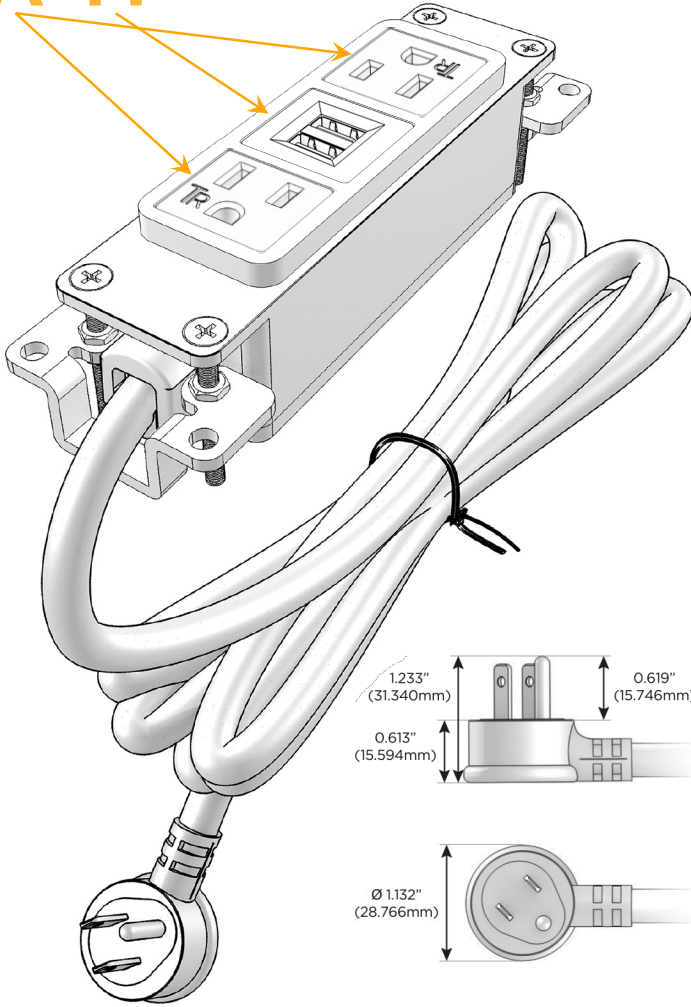

M-POWER-3T

AC POWER & DATA CONNECTIVITY SOLUTION

M-POWER-3T-AMA-WAB

Specs:

Modules/Ports:

- **A** Tamper Resistant AC Receptacle
- **M** Double USB-A (Fast Charging Ports - 18W)

Distributed by

Mormax Company, Inc.

8 Westchester Plaza

Elmsford, NY 10523

914-699-0101

sales@mormax.com

mormax.com

A M