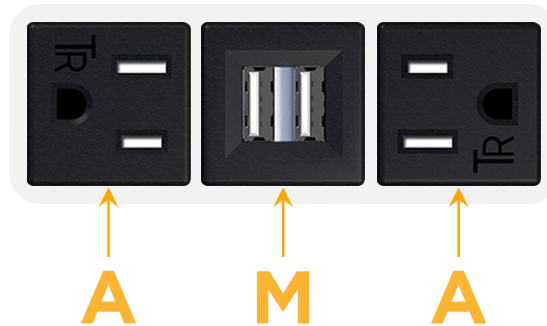

Bezel Finish: **WHITE (ABS)**

Custom Finishes Available M-POWER-3T-AMA-WAB

Features:

Module/Port Options:

- A** Tamper Resistant AC Receptacle
- E** USB-A & USB-C (20W)
- M** Double USB-A (Fast Charging Ports - 18W)
- H** HDMI
- 6** CAT 6
- 12** RJ 12
- X** Switched AC
- Y** 3-Way Switch (Low Voltage)
- V** USB-C (45W High Speed Charging Port)
- S** USB-C (25W High Speed Charging Port)
- R** Switched AC (Rocker Switch)
- D** Dimmer Switch

Plug:

Supplied with Low Profile Flat 45° Angle 120 VAC Plug

Optional Standard Straight 120 VAC Plug

Optional Straight 120 VAC Pass-through Plug

- CLEAN, COMPACT DESIGN
- STREAMLINED
- LOW PROFILE
- SIDE-EXITING CORDS
- PLUG & PLAY
- 6' AC CORD & PLUG (FLAT PLUG STANDARD)
- CUSTOMIZABLE CONFIGURATIONS AND FINISHES
- UL LISTED FOR MOUNTING IN FURNITURE
- 15A

M-POWER-3T

AC POWER & DATA CONNECTIVITY SOLUTION

M-POWER-3T-AMA-WAB

Specs:

Modules/Ports:

- A** Tamper Resistant AC Receptacle
- M** Double USB-A (Fast Charging Ports - 18W)

Distributed by

Mormax Company, Inc.