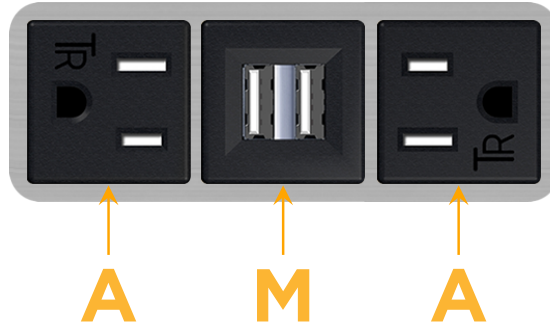

M-POWER-3T

AC POWER & DATA CONNECTIVITY SOLUTION

M-POWER-3T-AMA-SS4AB

Distributed by

Mormax Company, Inc.

8 Westchester Plaza

Elmsford, NY 10523

914-699-0101

sales@mormax.com

mormax.com

Metro Light & Power's line of power & data solutions offers sophisticated design elements combined with greater ease of installation. Streamlined and low-profile, enhanced by side-exiting cords, our outlets advance the industry with their cutting edge look and feel. We believe flexibility is key, and we provide a variety of mounting options, including the ability to mount in limited spaces. Our outlets are available in many finishes and configurations, in addition to a custom color and finish capability for our clients.

Bezel Finish: **BRUSHED STAINLESS (ABS)**

Custom Finishes Available M-POWER-3T-AMA-SS4AB

Features:

Module/Port Options:

- **A** Tamper Resistant AC Receptacle
- **E** USB-A & USB-C (20W)
- **M** Double USB-A (Fast Charging Ports - 18W)
- **H** HDMI
- **6** CAT 6
- **12** RJ 12
- **X** Switched AC
- **Y** 3-Way Switch (Low Voltage)
- **V** USB-C (45W High Speed Charging Port)
- **S** USB-C (25W High Speed Charging Port)
- **R** Switched AC (Rocker Switch)
- **D** Dimmer Switch

Plug:

Supplied with Low Profile Flat 45° Angle 120 VAC Plug

Optional Standard Straight 120 VAC Plug

Optional Straight 120 VAC Pass-through Plug

- CLEAN, COMPACT DESIGN
- STREAMLINED
- LOW PROFILE
- SIDE-EXITING CORDS
- PLUG & PLAY
- 6' AC CORD & PLUG (FLAT PLUG STANDARD)
- CUSTOMIZABLE CONFIGURATIONS AND FINISHES
- UL LISTED FOR MOUNTING IN FURNITURE
- 15A