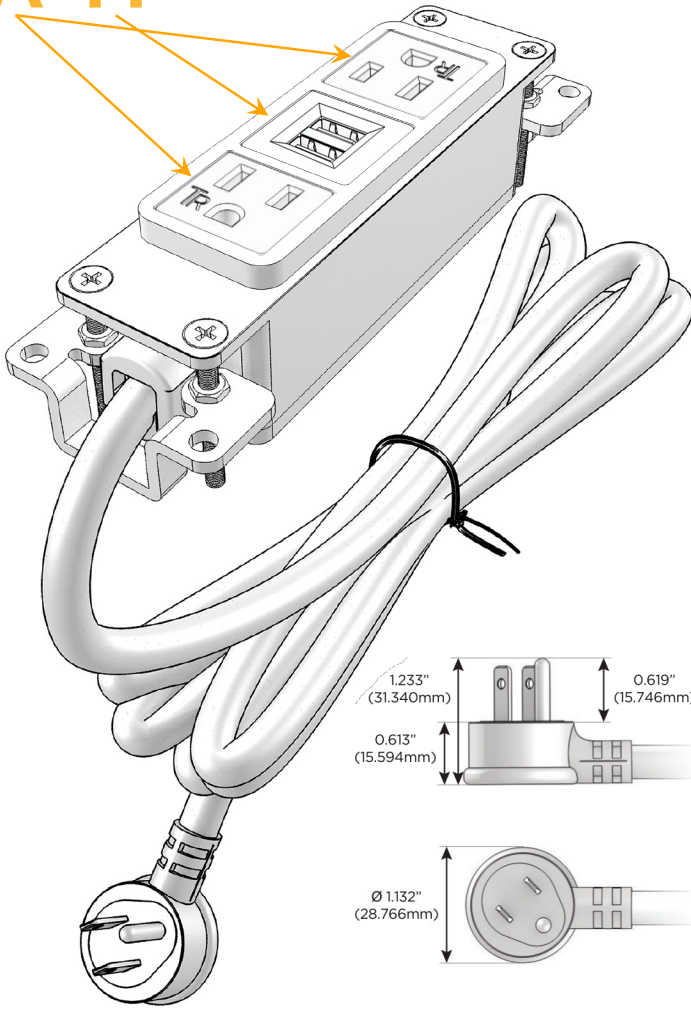

M-POWER-3T

AC POWER & DATA CONNECTIVITY SOLUTION

M-POWER-3T-AMA-SAB

Specs:

Modules/Ports:

- **A** Tamper Resistant AC Receptacle
- **M** Double USB-A (Fast Charging Ports - 18W)

Distributed by

Mormax Company, Inc.

8 Westchester Plaza

Elmsford, NY 10523

914-699-0101

sales@mormax.com

mormax.com

A M