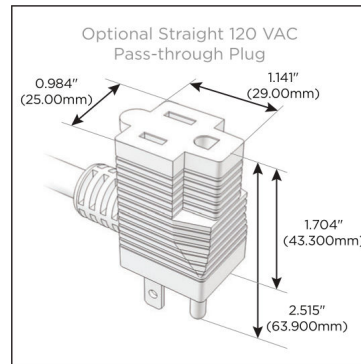

M-POWER-3T

AC POWER & DATA CONNECTIVITY SOLUTION

M-POWER-3T-AMA-SAB

Specs:

Modules/Ports:

- **A** Tamper Resistant AC Receptacle
- **M** Double USB-A (Fast Charging Ports - 18W)

Distributed by

Mormax Company, Inc.

8 Westchester Plaza

Elmsford, NY 10523

914-699-0101

sales@mormax.com

mormax.com

A M