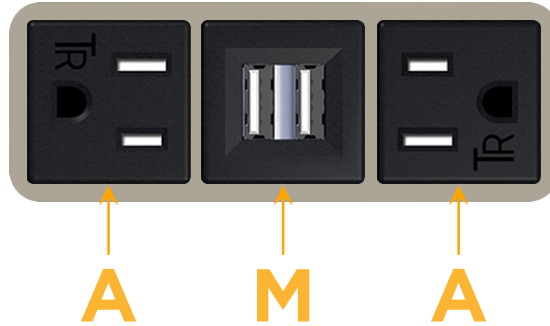

Bezel Finish: **SATIN NICKEL (ABS)**

Custom Finishes Available M-POWER-3T-AMA-SAB

Features:

Module/Port Options:

- A** Tamper Resistant AC Receptacle
- E** USB-A & USB-C (20W)
- M** Double USB-A (Fast Charging Ports - 18W)
- H** HDMI
- 6** CAT 6
- 12** RJ 12
- X** Switched AC
- Y** 3-Way Switch (Low Voltage)
- V** USB-C (45W High Speed Charging Port)
- S** USB-C (25W High Speed Charging Port)
- R** Switched AC (Rocker Switch)
- D** Dimmer Switch

Plug:

Supplied with Low Profile Flat 45° Angle 120 VAC Plug

Optional Standard Straight 120 VAC Plug

Optional Straight 120 VAC Pass-through Plug

- CLEAN, COMPACT DESIGN
- STREAMLINED
- LOW PROFILE
- SIDE-EXITING CORDS
- PLUG & PLAY
- 6' AC CORD & PLUG (FLAT PLUG STANDARD)
- CUSTOMIZABLE CONFIGURATIONS AND FINISHES
- UL LISTED FOR MOUNTING IN FURNITURE
- 15A

M-POWER-3T

AC POWER & DATA CONNECTIVITY SOLUTION

M-POWER-3T-AMA-SAB

Specs:

Modules/Ports:

- A** Tamper Resistant AC Receptacle
- M** Double USB-A (Fast Charging Ports - 18W)

Distributed by

Mormax Company, Inc.