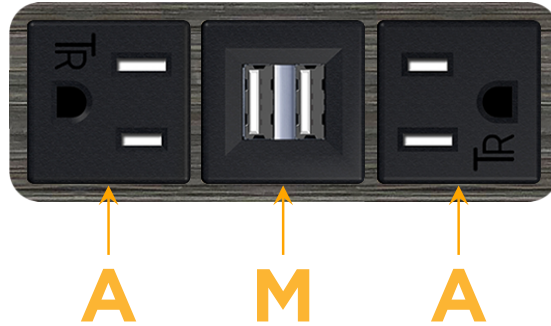

Bezel Finish: **GUNMETAL (ABS)**

Custom Finishes Available M-POWER-3T-AMA-S3AB

Features:

Module/Port Options:

- A** Tamper Resistant AC Receptacle
- E** USB-A & USB-C (20W)
- M** Double USB-A (Fast Charging Ports - 18W)
- H** HDMI
- 6** CAT 6
- 12** RJ 12
- X** Switched AC
- Y** 3-Way Switch (Low Voltage)
- V** USB-C (45W High Speed Charging Port)
- S** USB-C (25W High Speed Charging Port)
- R** Switched AC (Rocker Switch)
- D** Dimmer Switch

Plug:

Supplied with Low Profile Flat 45° Angle 120 VAC Plug

Optional Standard Straight 120 VAC Plug

Optional Straight 120 VAC Pass-through Plug

- CLEAN, COMPACT DESIGN
- STREAMLINED
- LOW PROFILE
- SIDE-EXITING CORDS
- PLUG & PLAY
- 6' AC CORD & PLUG (FLAT PLUG STANDARD)
- CUSTOMIZABLE CONFIGURATIONS AND FINISHES
- UL LISTED FOR MOUNTING IN FURNITURE
- 15A

M-POWER-3T

AC POWER & DATA CONNECTIVITY SOLUTION

M-POWER-3T-AMA-S3AB

Specs:

Modules/Ports:

- A** Tamper Resistant AC Receptacle
- M** Double USB-A (Fast Charging Ports - 18W)

Distributed by

Mormax Company, Inc.