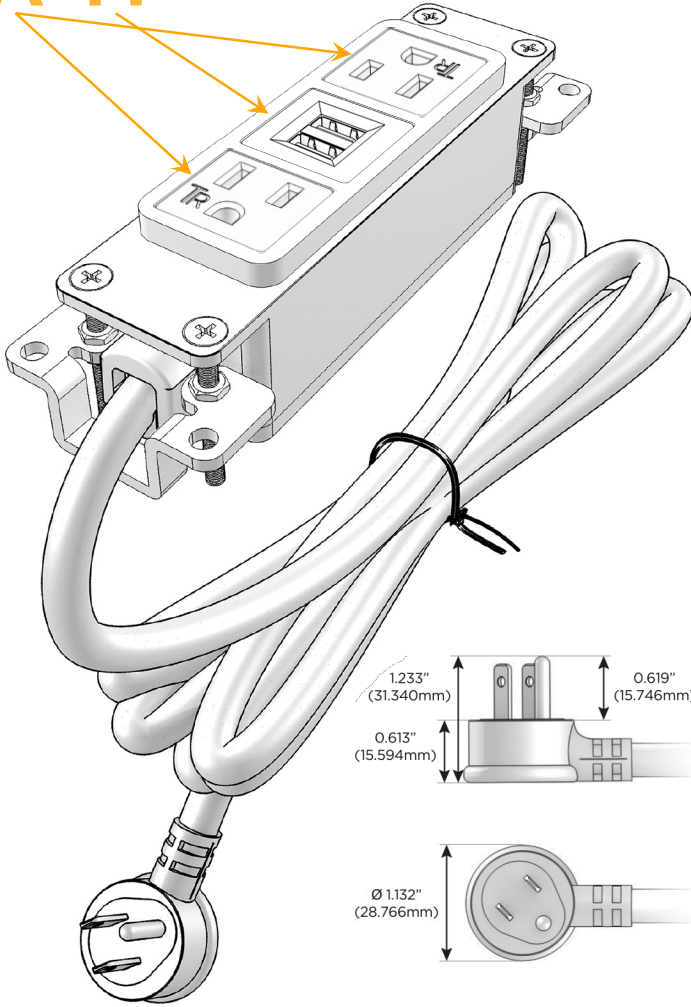

M-POWER-3T

AC POWER & DATA CONNECTIVITY SOLUTION

M-POWER-3T-AMA-S3AB

Specs:

Modules/Ports:

- **A** Tamper Resistant AC Receptacle
- **M** Double USB-A (Fast Charging Ports - 18W)

Distributed by

Mormax Company, Inc.

8 Westchester Plaza

Elmsford, NY 10523

914-699-0101

sales@mormax.com

mormax.com

A M