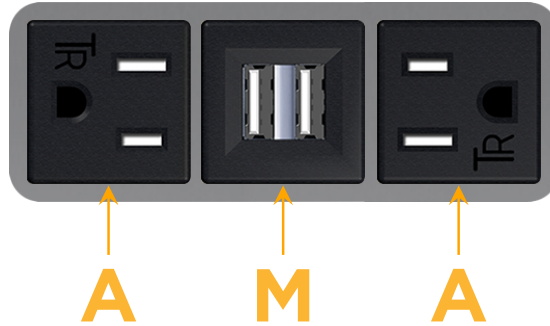

Bezel Finish: **MAGNESIUM (ABS)**

Custom Finishes Available M-POWER-3T-AMA-MAB

Features:

Module/Port Options:

- A** Tamper Resistant AC Receptacle
- E** USB-A & USB-C (20W)
- M** Double USB-A (Fast Charging Ports - 18W)
- H** HDMI
- 6** CAT 6
- 12** RJ 12
- X** Switched AC
- Y** 3-Way Switch (Low Voltage)
- V** USB-C (45W High Speed Charging Port)
- S** USB-C (25W High Speed Charging Port)
- R** Switched AC (Rocker Switch)
- D** Dimmer Switch

Plug:

Supplied with Low Profile Flat 45° Angle 120 VAC Plug

Optional Standard Straight 120 VAC Plug

Optional Straight 120 VAC Pass-through Plug

- CLEAN, COMPACT DESIGN
- STREAMLINED
- LOW PROFILE
- SIDE-EXITING CORDS
- PLUG & PLAY
- 6' AC CORD & PLUG (FLAT PLUG STANDARD)
- CUSTOMIZABLE CONFIGURATIONS AND FINISHES
- UL LISTED FOR MOUNTING IN FURNITURE
- 15A

M-POWER-3T

AC POWER & DATA CONNECTIVITY SOLUTION

M-POWER-3T-AMA-MAB

Specs:

Modules/Ports:

- A** Tamper Resistant AC Receptacle
- M** Double USB-A (Fast Charging Ports - 18W)

Distributed by

Mormax Company, Inc.