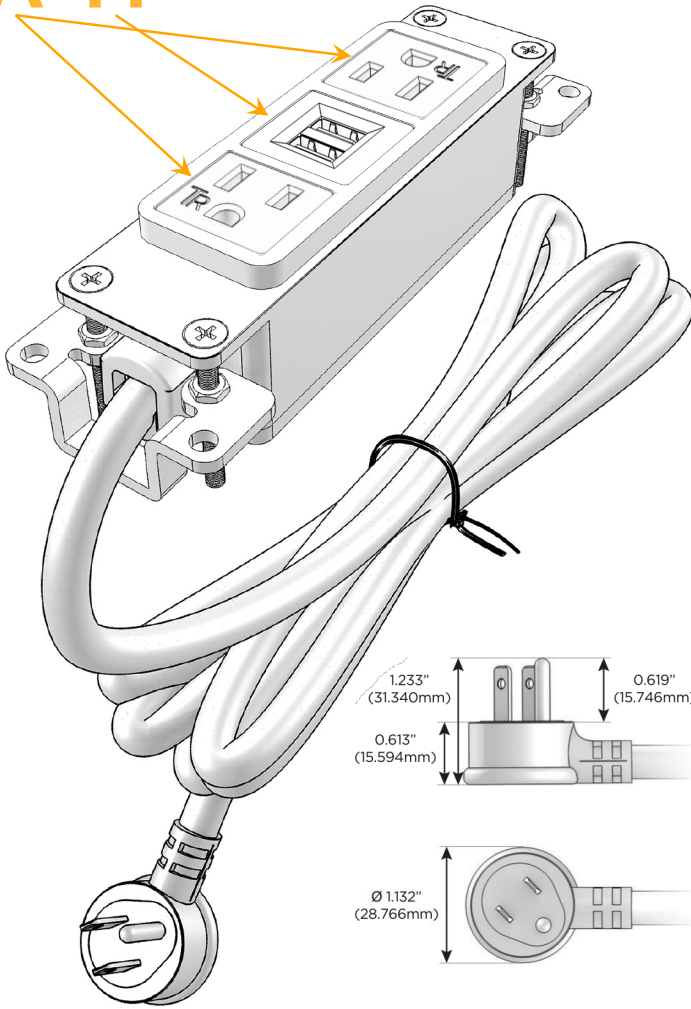

M-POWER-3T

AC POWER & DATA CONNECTIVITY SOLUTION

M-POWER-3T-AMA-MAB

Specs:

Modules/Ports:

- **A** Tamper Resistant AC Receptacle
- **M** Double USB-A (Fast Charging Ports - 18W)

Distributed by

Mormax Company, Inc.

8 Westchester Plaza

Elmsford, NY 10523

914-699-0101

sales@mormax.com

mormax.com

A M