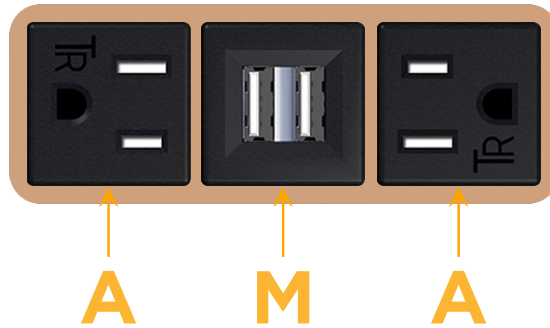

Bezel Finish: **COPPER (ABS)**

Custom Finishes Available M-POWER-3T-AMA-CUAB

Features:

Module/Port Options:

- A** Tamper Resistant AC Receptacle
- E** USB-A & USB-C (20W)
- M** Double USB-A (Fast Charging Ports - 18W)
- H** HDMI
- 6** CAT 6
- 12** RJ 12
- X** Switched AC
- Y** 3-Way Switch (Low Voltage)
- V** USB-C (45W High Speed Charging Port)
- S** USB-C (25W High Speed Charging Port)
- R** Switched AC (Rocker Switch)
- D** Dimmer Switch

Plug:

Supplied with Low Profile Flat 45° Angle 120 VAC Plug

Optional Standard Straight 120 VAC Plug

Optional Straight 120 VAC Pass-through Plug

- CLEAN, COMPACT DESIGN
- STREAMLINED
- LOW PROFILE
- SIDE-EXITING CORDS
- PLUG & PLAY
- 6' AC CORD & PLUG (FLAT PLUG STANDARD)
- CUSTOMIZABLE CONFIGURATIONS AND FINISHES
- UL LISTED FOR MOUNTING IN FURNITURE
- 15A

M-POWER-3T

AC POWER & DATA CONNECTIVITY SOLUTION

M-POWER-3T-AMA-CUAB

Specs:

Modules/Ports:

- A** Tamper Resistant AC Receptacle
- M** Double USB-A (Fast Charging Ports - 18W)

Distributed by

Mormax Company, Inc.