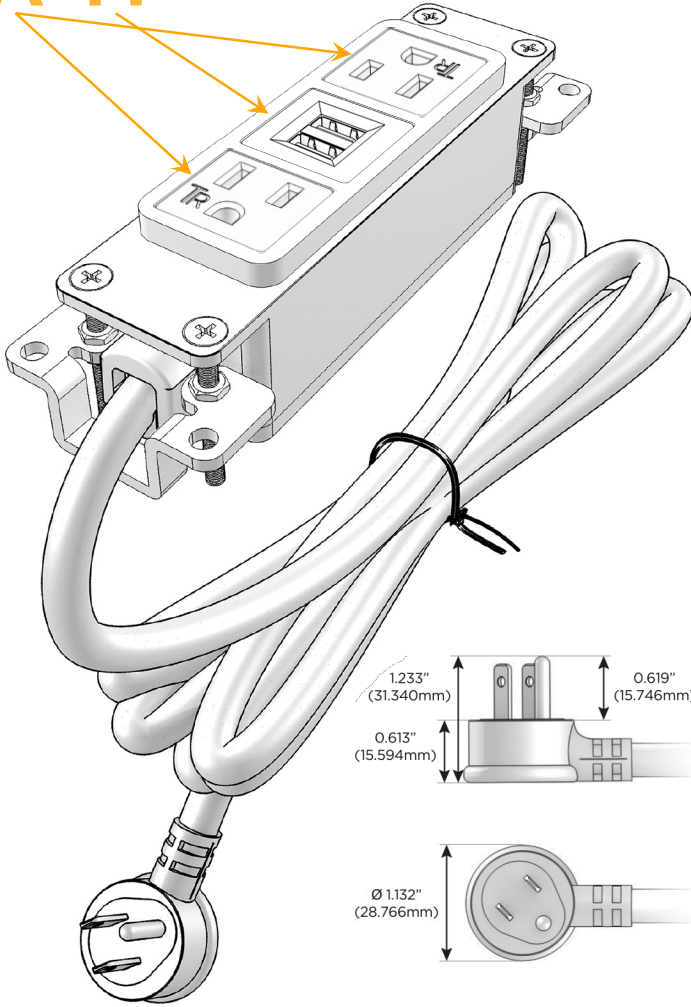

M-POWER-3T

AC POWER & DATA CONNECTIVITY SOLUTION

M-POWER-3T-AMA-CUAB

Specs:

Modules/Ports:

- **A** Tamper Resistant AC Receptacle
- **M** Double USB-A (Fast Charging Ports - 18W)

Distributed by

Mormax Company, Inc.

8 Westchester Plaza

Elmsford, NY 10523

914-699-0101

sales@mormax.com

mormax.com

A M