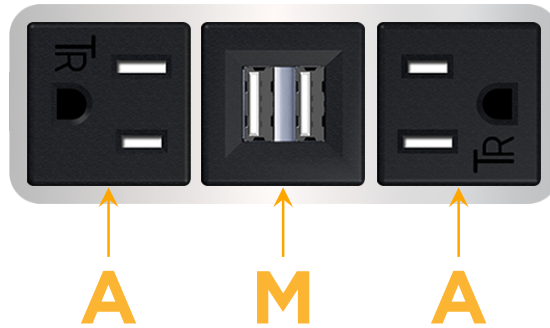

M-POWER-3T

AC POWER & DATA CONNECTIVITY SOLUTION

M-POWER-3T-AMA-CRAB

Distributed by

Mormax Company, Inc.

8 Westchester Plaza

Elmsford, NY 10523

914-699-0101

sales@mormax.com

mormax.com

Metro Light & Power's line of power & data solutions offers sophisticated design elements combined with greater ease of installation. Streamlined and low-profile, enhanced by side-exiting cords, our outlets advance the industry with their cutting edge look and feel. We believe flexibility is key, and we provide a variety of mounting options, including the ability to mount in limited spaces. Our outlets are available in many finishes and configurations, in addition to a custom color and finish capability for our clients.

Bezel Finish: **CHROME (ABS)**
Custom Finishes Available M-POWER-3T-AMA-CRAB

Features:

Module/Port Options:

- **A** Tamper Resistant AC Receptacle
- **E** USB-A & USB-C (20W)
- **M** Double USB-A (Fast Charging Ports - 18W)
- **H** HDMI
- **6** CAT 6
- **12** RJ 12
- **X** Switched AC
- **Y** 3-Way Switch (Low Voltage)
- **V** USB-C (45W High Speed Charging Port)
- **S** USB-C (25W High Speed Charging Port)
- **R** Switched AC (Rocker Switch)
- **D** Dimmer Switch

Plug:

- Supplied with Low Profile Flat 45° Angle 120 VAC Plug
- Optional Standard Straight 120 VAC Plug
- Optional Straight 120 VAC Pass-through Plug

- CLEAN, COMPACT DESIGN
- STREAMLINED
- LOW PROFILE
- SIDE-EXITING CORDS
- PLUG & PLAY
- 6' AC CORD & PLUG (FLAT PLUG STANDARD)
- CUSTOMIZABLE CONFIGURATIONS AND FINISHES
- UL LISTED FOR MOUNTING IN FURNITURE
- 15A