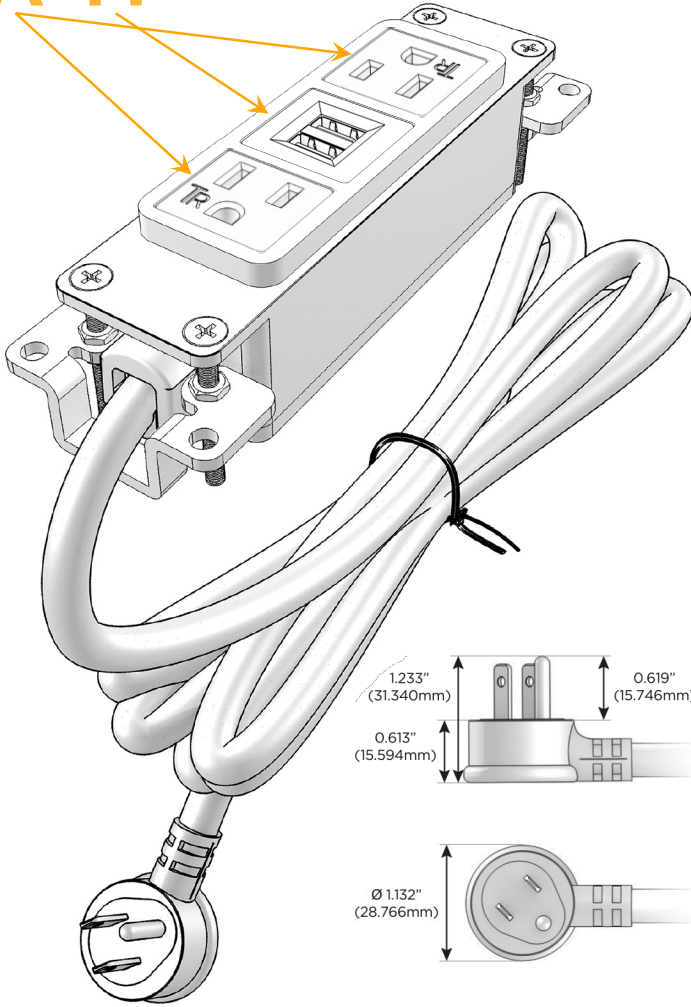

M-POWER-3T

AC POWER & DATA CONNECTIVITY SOLUTION

M-POWER-3T-AMA-CRAB

Specs:

Modules/Ports:

- **A** Tamper Resistant AC Receptacle
- **M** Double USB-A (Fast Charging Ports - 18W)

Distributed by

Mormax Company, Inc.

8 Westchester Plaza

Elmsford, NY 10523

914-699-0101

sales@mormax.com

mormax.com

A M