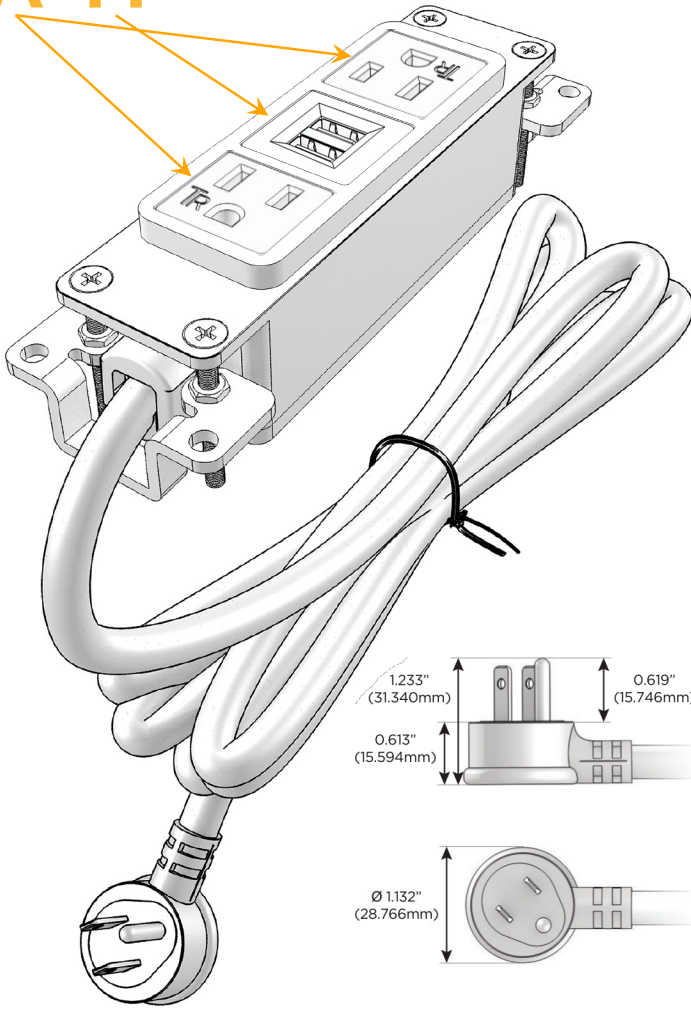

M-POWER-3T

AC POWER & DATA CONNECTIVITY SOLUTION

M-POWER-3T-AMA-CHAB

Specs:

Modules/Ports:

- **A** Tamper Resistant AC Receptacle
- **M** Double USB-A (Fast Charging Ports - 18W)

Distributed by

Mormax Company, Inc.

8 Westchester Plaza

Elmsford, NY 10523

914-699-0101

sales@mormax.com

mormax.com

A M