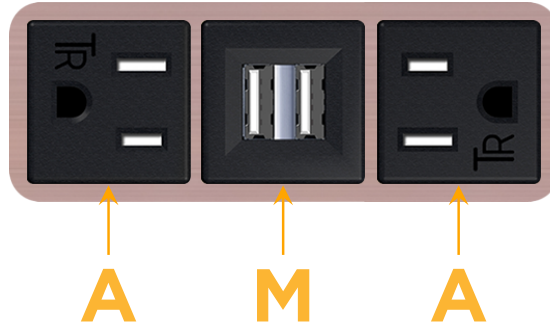

M-POWER-3T

AC POWER & DATA CONNECTIVITY SOLUTION

M-POWER-3T-AMA-CHAB

Distributed by

Mormax Company, Inc.

8 Westchester Plaza

Elmsford, NY 10523

914-699-0101

sales@mormax.com

mormax.com

Metro Light & Power's line of power & data solutions offers sophisticated design elements combined with greater ease of installation. Streamlined and low-profile, enhanced by side-exiting cords, our outlets advance the industry with their cutting edge look and feel. We believe flexibility is key, and we provide a variety of mounting options, including the ability to mount in limited spaces. Our outlets are available in many finishes and configurations, in addition to a custom color and finish capability for our clients.

Bezel Finish: **CHAMPAGNE (ABS)**

Custom Finishes Available M-POWER-3T-AMA-CHAB

Features:

Module/Port Options:

- **A** Tamper Resistant AC Receptacle
- **E** USB-A & USB-C (20W)
- **M** Double USB-A (Fast Charging Ports - 18W)
- **H** HDMI
- **6** CAT 6
- **12** RJ 12
- **X** Switched AC
- **Y** 3-Way Switch (Low Voltage)
- **V** USB-C (45W High Speed Charging Port)
- **S** USB-C (25W High Speed Charging Port)
- **R** Switched AC (Rocker Switch)
- **D** Dimmer Switch

Plug:

Supplied with Low Profile Flat 45° Angle 120 VAC Plug

Optional Standard Straight 120 VAC Plug

Optional Straight 120 VAC Pass-through Plug

- CLEAN, COMPACT DESIGN
- STREAMLINED
- LOW PROFILE
- SIDE-EXITING CORDS
- PLUG & PLAY
- 6' AC CORD & PLUG (FLAT PLUG STANDARD)
- CUSTOMIZABLE CONFIGURATIONS AND FINISHES
- UL LISTED FOR MOUNTING IN FURNITURE
- 15A