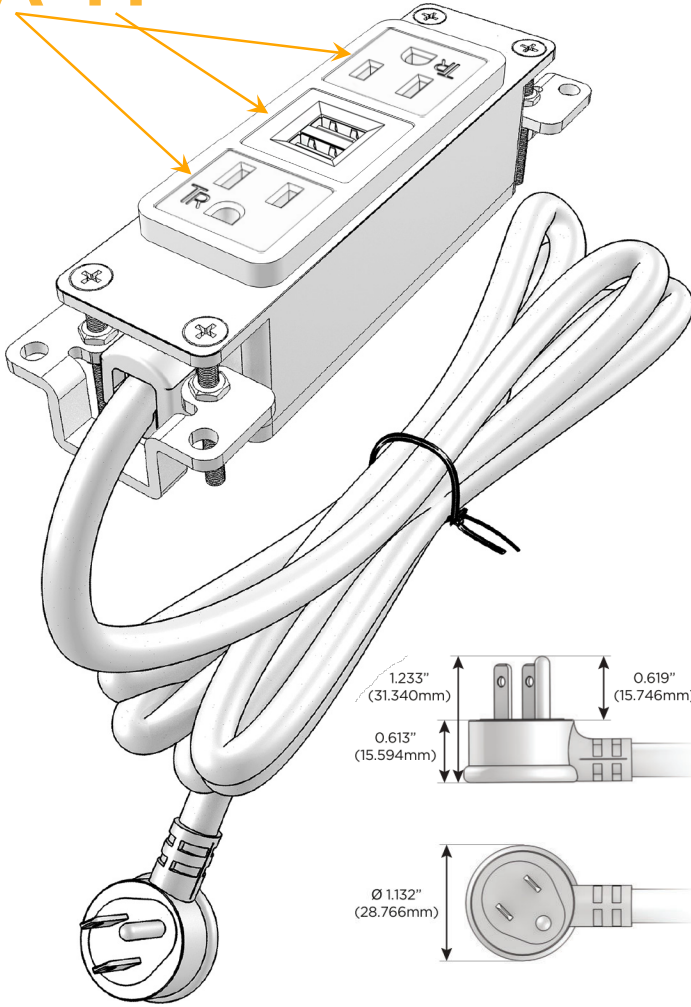

M-POWER-3T

AC POWER & DATA CONNECTIVITY SOLUTION

M-POWER-3T-AMA-BZAB

Specs:

Modules/Ports:

- **A** Tamper Resistant AC Receptacle
- **M** Double USB-A (Fast Charging Ports - 18W)

Distributed by

Mormax Company, Inc.

8 Westchester Plaza

Elmsford, NY 10523

914-699-0101

sales@mormax.com

mormax.com

A M