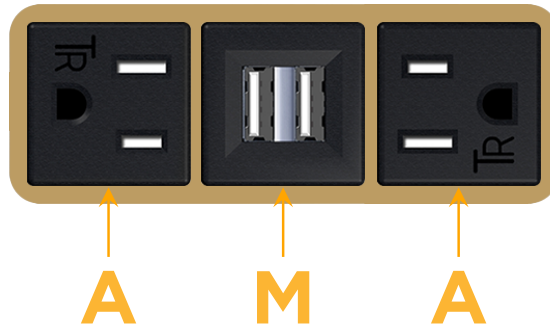

Bezel Finish: **STANDARD BRONZE (ABS)**

Custom Finishes Available M-POWER-3T-AMA-BZAB

Features:

Module/Port Options:

- A** Tamper Resistant AC Receptacle
- E** USB-A & USB-C (20W)
- M** Double USB-A (Fast Charging Ports - 18W)
- H** HDMI
- 6** CAT 6
- 12** RJ 12
- X** Switched AC
- Y** 3-Way Switch (Low Voltage)
- V** USB-C (45W High Speed Charging Port)
- S** USB-C (25W High Speed Charging Port)
- R** Switched AC (Rocker Switch)
- D** Dimmer Switch

Plug:

Supplied with Low Profile Flat 45° Angle 120 VAC Plug

Optional Standard Straight 120 VAC Plug

Optional Straight 120 VAC Pass-through Plug

- CLEAN, COMPACT DESIGN
- STREAMLINED
- LOW PROFILE
- SIDE-EXITING CORDS
- PLUG & PLAY
- 6' AC CORD & PLUG (FLAT PLUG STANDARD)
- CUSTOMIZABLE CONFIGURATIONS AND FINISHES
- UL LISTED FOR MOUNTING IN FURNITURE
- 15A

M-POWER-3T

AC POWER & DATA CONNECTIVITY SOLUTION

M-POWER-3T-AMA-BZAB

Specs:

Modules/Ports:

- A** Tamper Resistant AC Receptacle
- M** Double USB-A (Fast Charging Ports - 18W)

Distributed by

Mormax Company, Inc.