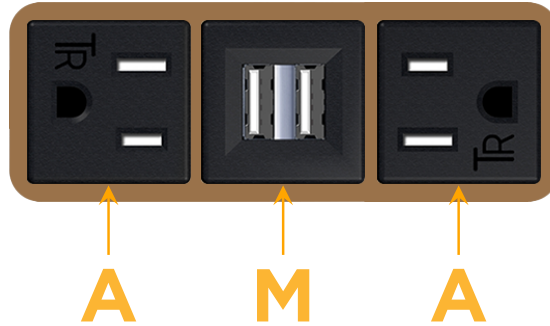

Bezel Finish: **ARCHITECTURAL BRONZE (ABS)**

Custom Finishes Available M-POWER-3T-AMA-BZ5AB

Features:

Module/Port Options:

- A** Tamper Resistant AC Receptacle
- E** USB-A & USB-C (20W)
- M** Double USB-A (Fast Charging Ports - 18W)
- H** HDMI
- 6** CAT 6
- 12** RJ 12
- X** Switched AC
- Y** 3-Way Switch (Low Voltage)
- V** USB-C (45W High Speed Charging Port)
- S** USB-C (25W High Speed Charging Port)
- R** Switched AC (Rocker Switch)
- D** Dimmer Switch

Plug:

Supplied with Low Profile Flat 45° Angle 120 VAC Plug

Optional Standard Straight 120 VAC Plug

Optional Straight 120 VAC Pass-through Plug

- CLEAN, COMPACT DESIGN
- STREAMLINED
- LOW PROFILE
- SIDE-EXITING CORDS
- PLUG & PLAY
- 6' AC CORD & PLUG (FLAT PLUG STANDARD)
- CUSTOMIZABLE CONFIGURATIONS AND FINISHES
- UL LISTED FOR MOUNTING IN FURNITURE
- 15A

M-POWER-3T

AC POWER & DATA CONNECTIVITY SOLUTION

M-POWER-3T-AMA-BZ5AB

Specs:

Modules/Ports:

- A** Tamper Resistant AC Receptacle
- M** Double USB-A (Fast Charging Ports - 18W)

Distributed by

Mormax Company, Inc.