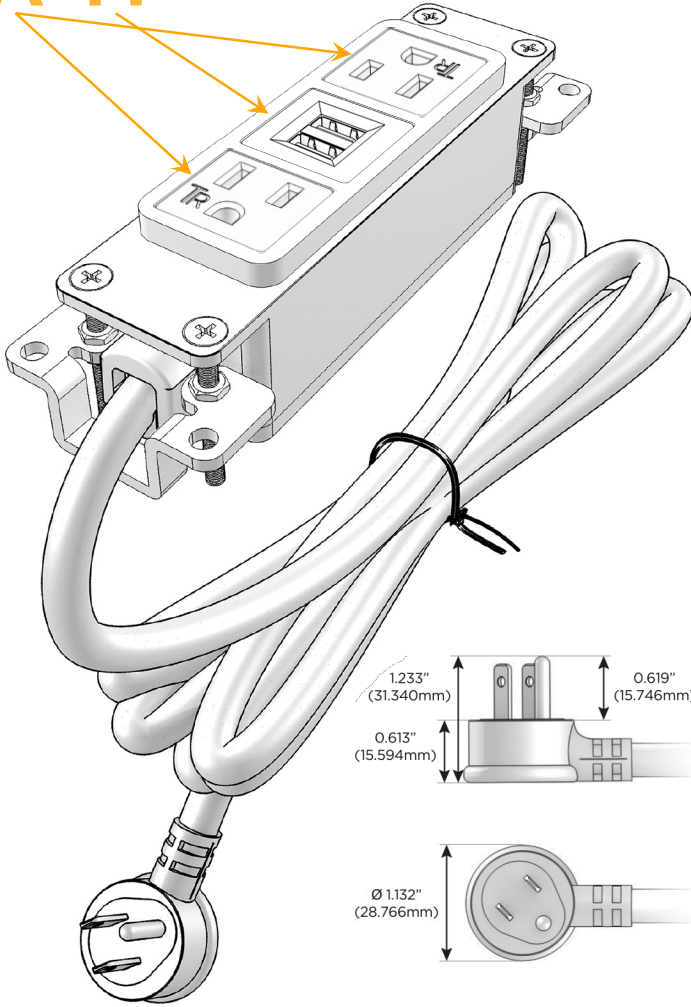

M-POWER-3T

AC POWER & DATA CONNECTIVITY SOLUTION

M-POWER-3T-AMA-BZ5AB

Specs:

Modules/Ports:

- **A** Tamper Resistant AC Receptacle
- **M** Double USB-A (Fast Charging Ports - 18W)

Distributed by

Mormax Company, Inc.

8 Westchester Plaza

Elmsford, NY 10523

914-699-0101

sales@mormax.com

mormax.com

A M