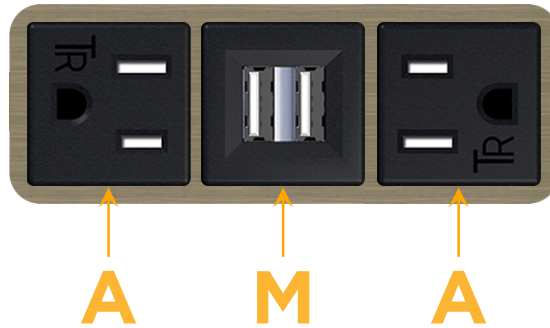

M-POWER-3T

AC POWER & DATA CONNECTIVITY SOLUTION

M-POWER-3T-AMA-BZ5AAB

Distributed by

Mormax Company, Inc.

8 Westchester Plaza

Elmsford, NY 10523

914-699-0101

sales@mormax.com

mormax.com

Metro Light & Power's line of power & data solutions offers sophisticated design elements combined with greater ease of installation. Streamlined and low-profile, enhanced by side-exiting cords, our outlets advance the industry with their cutting edge look and feel. We believe flexibility is key, and we provide a variety of mounting options, including the ability to mount in limited spaces. Our outlets are available in many finishes and configurations, in addition to a custom color and finish capability for our clients.

Bezel Finish: **ANTIQUED ARCHITECTURAL BRONZE (ABS)**

Custom Finishes Available M-POWER-3T-AMA-BZ5AAB

Features:

Module/Port Options:

- **A** Tamper Resistant AC Receptacle
- **E** USB-A & USB-C (20W)
- **M** Double USB-A (Fast Charging Ports - 18W)
- **H** HDMI
- **6** CAT 6
- **12** RJ 12
- **X** Switched AC
- **Y** 3-Way Switch (Low Voltage)
- **V** USB-C (45W High Speed Charging Port)
- **S** USB-C (25W High Speed Charging Port)
- **R** Switched AC (Rocker Switch)
- **D** Dimmer Switch

Plug:

Supplied with Low Profile Flat 45° Angle 120 VAC Plug

Optional Standard Straight 120 VAC Plug

Optional Straight 120 VAC Pass-through Plug

- CLEAN, COMPACT DESIGN
- STREAMLINED
- LOW PROFILE
- SIDE-EXITING CORDS
- PLUG & PLAY
- 6' AC CORD & PLUG (FLAT PLUG STANDARD)
- CUSTOMIZABLE CONFIGURATIONS AND FINISHES
- UL LISTED FOR MOUNTING IN FURNITURE
- 15A