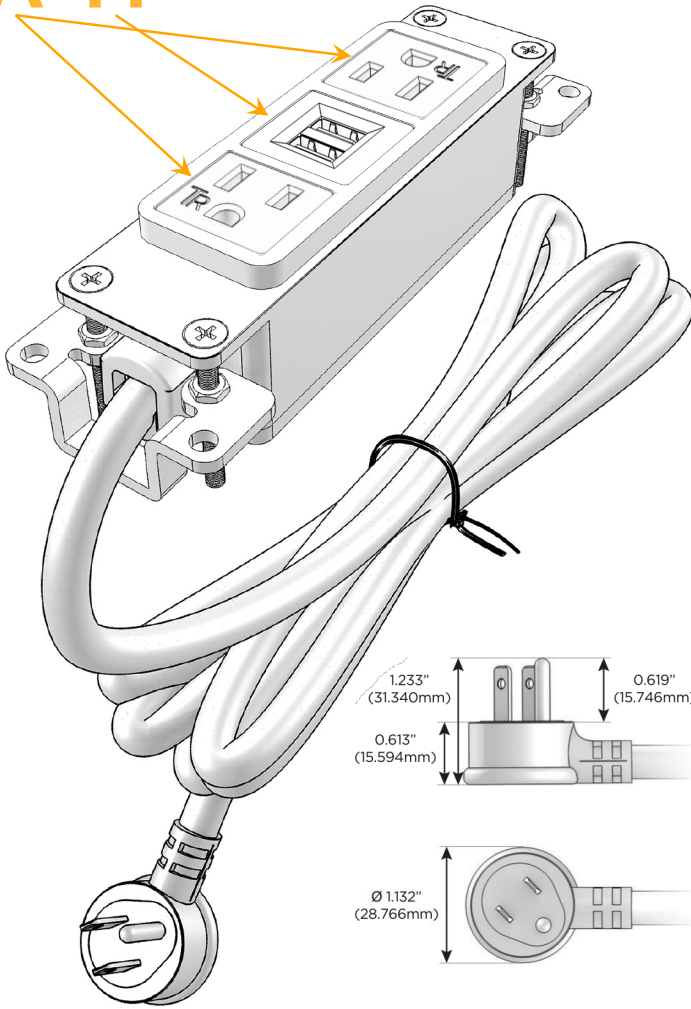

M-POWER-3T

AC POWER & DATA CONNECTIVITY SOLUTION

M-POWER-3T-AMA-BZ5AAB

Specs:

Modules/Ports:

- **A** Tamper Resistant AC Receptacle
- **M** Double USB-A (Fast Charging Ports - 18W)

Distributed by

Mormax Company, Inc.

8 Westchester Plaza

Elmsford, NY 10523

914-699-0101

sales@mormax.com

mormax.com

A M