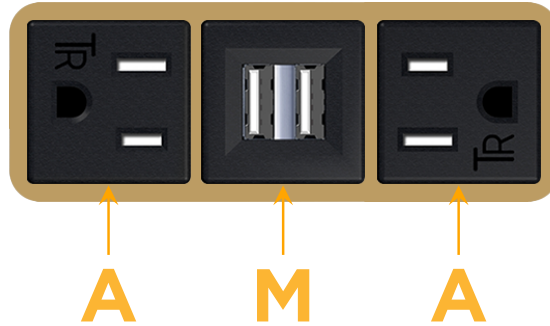

M-POWER-3T

AC POWER & DATA CONNECTIVITY SOLUTION

M-POWER-3T-AMA-BRAB

Distributed by

Mormax Company, Inc.

8 Westchester Plaza

Elmsford, NY 10523

914-699-0101

sales@mormax.com

mormax.com

Metro Light & Power's line of power & data solutions offers sophisticated design elements combined with greater ease of installation. Streamlined and low-profile, enhanced by side-exiting cords, our outlets advance the industry with their cutting edge look and feel. We believe flexibility is key, and we provide a variety of mounting options, including the ability to mount in limited spaces. Our outlets are available in many finishes and configurations, in addition to a custom color and finish capability for our clients.

Bezel Finish: **BRASS (ABS)**

Custom Finishes Available M-POWER-3T-AMA-BRAB

Features:

Module/Port Options:

- **A** Tamper Resistant AC Receptacle
- **E** USB-A & USB-C (20W)
- **M** Double USB-A (Fast Charging Ports - 18W)
- **H** HDMI
- **6** CAT 6
- **12** RJ 12
- **X** Switched AC
- **Y** 3-Way Switch (Low Voltage)
- **V** USB-C (45W High Speed Charging Port)
- **S** USB-C (25W High Speed Charging Port)
- **R** Switched AC (Rocker Switch)
- **D** Dimmer Switch

Plug:

Supplied with Low Profile Flat 45° Angle 120 VAC Plug

Optional Standard Straight 120 VAC Plug

Optional Straight 120 VAC Pass-through Plug

- CLEAN, COMPACT DESIGN
- STREAMLINED
- LOW PROFILE
- SIDE-EXITING CORDS
- PLUG & PLAY
- 6' AC CORD & PLUG (FLAT PLUG STANDARD)
- CUSTOMIZABLE CONFIGURATIONS AND FINISHES
- UL LISTED FOR MOUNTING IN FURNITURE
- 15A