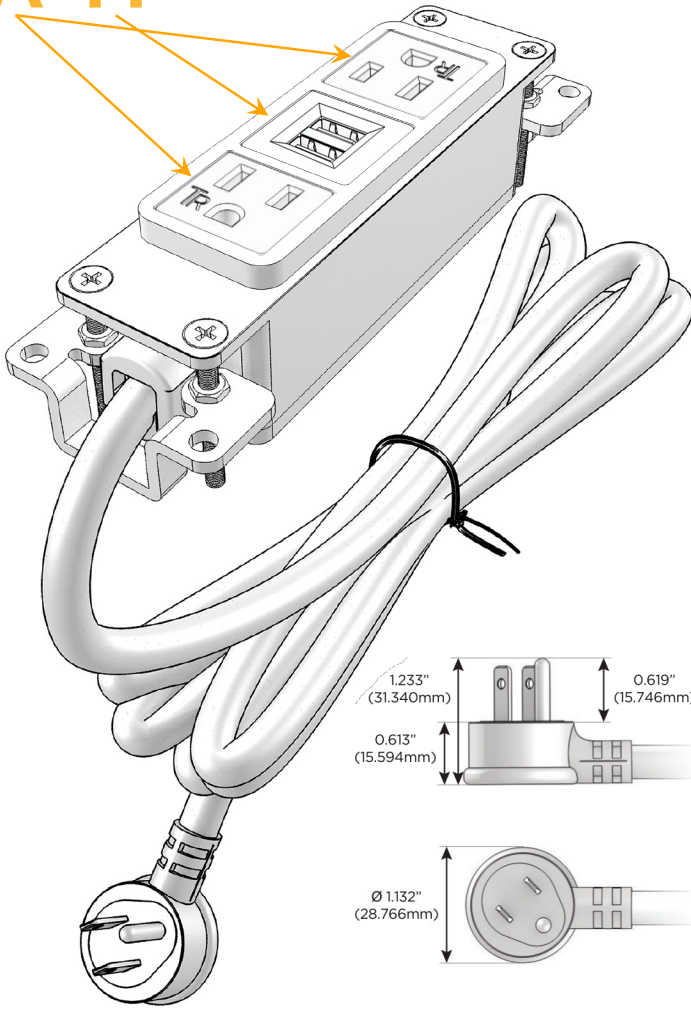

M-POWER-3T

AC POWER & DATA CONNECTIVITY SOLUTION

M-POWER-3T-AMA-BRAB

Specs:

Modules/Ports:

- **A** Tamper Resistant AC Receptacle
- **M** Double USB-A (Fast Charging Ports - 18W)

Distributed by

Mormax Company, Inc.

8 Westchester Plaza

Elmsford, NY 10523

914-699-0101

sales@mormax.com

mormax.com

A M