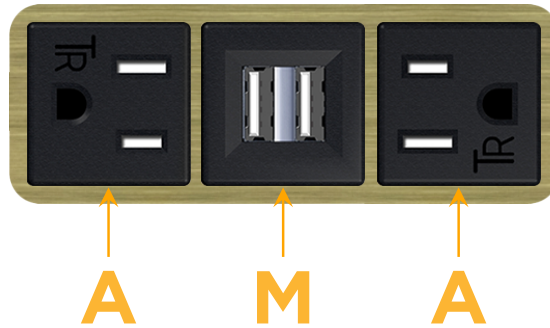

Bezel Finish: **BRASS ANTIQUED (ABS)**

Custom Finishes Available M-POWER-3T-AMA-BRAAB

Features:

Module/Port Options:

- A** Tamper Resistant AC Receptacle
- E** USB-A & USB-C (20W)
- M** Double USB-A (Fast Charging Ports - 18W)
- H** HDMI
- 6** CAT 6
- 12** RJ 12
- X** Switched AC
- Y** 3-Way Switch (Low Voltage)
- V** USB-C (45W High Speed Charging Port)
- S** USB-C (25W High Speed Charging Port)
- R** Switched AC (Rocker Switch)
- D** Dimmer Switch

Plug:

Supplied with Low Profile Flat 45° Angle 120 VAC Plug

Optional Standard Straight 120 VAC Plug

Optional Straight 120 VAC Pass-through Plug

- CLEAN, COMPACT DESIGN
- STREAMLINED
- LOW PROFILE
- SIDE-EXITING CORDS
- PLUG & PLAY
- 6' AC CORD & PLUG (FLAT PLUG STANDARD)
- CUSTOMIZABLE CONFIGURATIONS AND FINISHES
- UL LISTED FOR MOUNTING IN FURNITURE
- 15A

M-POWER-3T

AC POWER & DATA CONNECTIVITY SOLUTION

M-POWER-3T-AMA-BRAAB

Specs:

Modules/Ports:

- A** Tamper Resistant AC Receptacle
- M** Double USB-A (Fast Charging Ports - 18W)

Distributed by

Mormax Company, Inc.