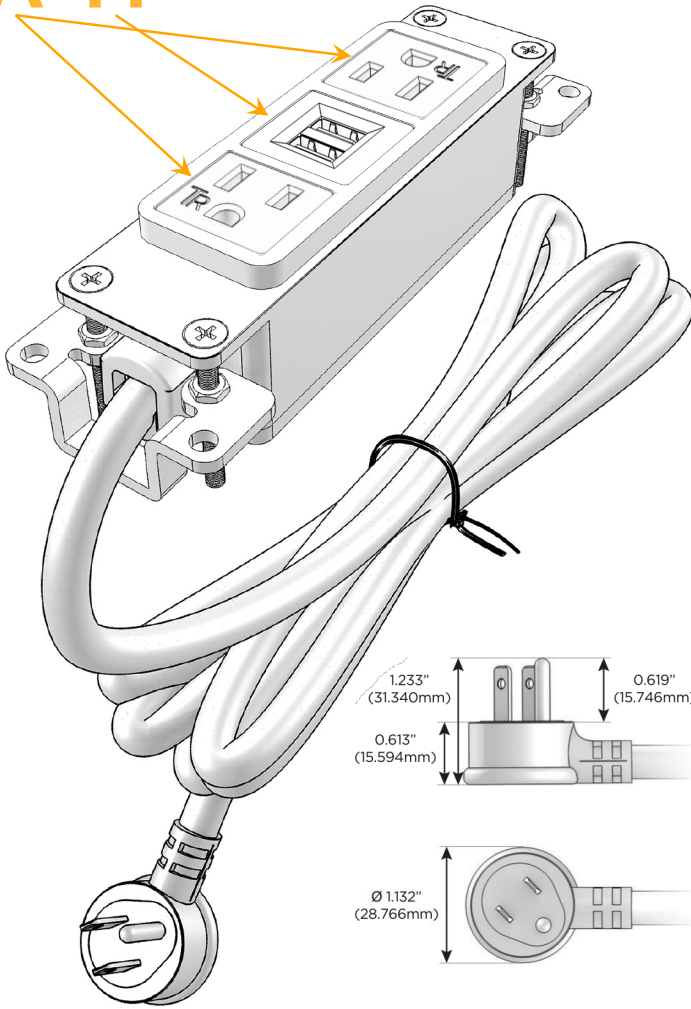

M-POWER-3T

AC POWER & DATA CONNECTIVITY SOLUTION

M-POWER-3T-AMA-BAB

Specs:

Modules/Ports:

- **A** Tamper Resistant AC Receptacle
- **M** Double USB-A (Fast Charging Ports - 18W)

Distributed by

Mormax Company, Inc.

8 Westchester Plaza

Elmsford, NY 10523

914-699-0101

sales@mormax.com

mormax.com

A M