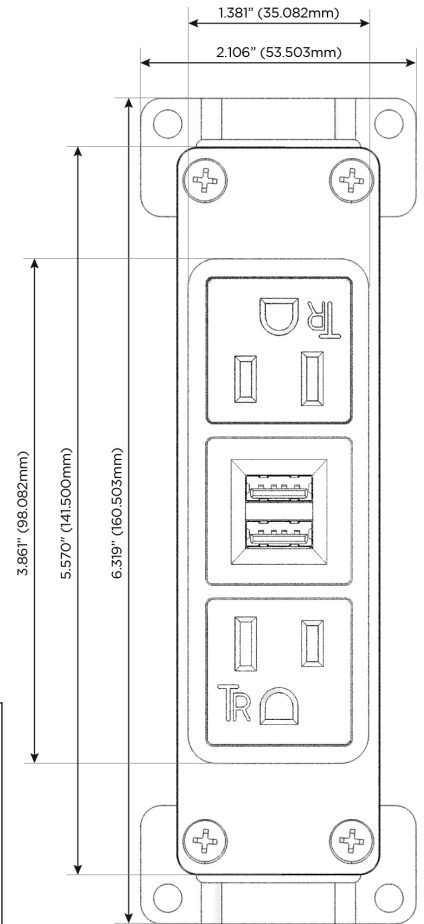

M-POWER-3T

AC POWER & DATA CONNECTIVITY SOLUTION

M-POWER-3T-AMA-BAB

Specs:

Modules/Ports:

- **A** Tamper Resistant AC Receptacle
- **M** Double USB-A (Fast Charging Ports - 18W)

Distributed by

Mormax Company, Inc.

8 Westchester Plaza

Elmsford, NY 10523

914-699-0101

sales@mormax.com

mormax.com

A M

TOP

SIDE