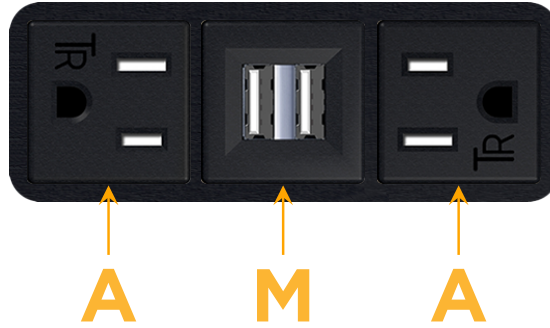

Bezel Finish: **BLACK (ABS)**

Custom Finishes Available M-POWER-3T-AMA-BAB

Features:

Module/Port Options:

- A** Tamper Resistant AC Receptacle
- E** USB-A & USB-C (20W)
- M** Double USB-A (Fast Charging Ports - 18W)
- H** HDMI
- 6** CAT 6
- 12** RJ 12
- X** Switched AC
- Y** 3-Way Switch (Low Voltage)
- V** USB-C (45W High Speed Charging Port)
- S** USB-C (25W High Speed Charging Port)
- R** Switched AC (Rocker Switch)
- D** Dimmer Switch

Plug:

Supplied with Low Profile Flat 45° Angle 120 VAC Plug

Optional Standard Straight 120 VAC Plug

Optional Straight 120 VAC Pass-through Plug

- CLEAN, COMPACT DESIGN
- STREAMLINED
- LOW PROFILE
- SIDE-EXITING CORDS
- PLUG & PLAY
- 6' AC CORD & PLUG (FLAT PLUG STANDARD)
- CUSTOMIZABLE CONFIGURATIONS AND FINISHES
- UL LISTED FOR MOUNTING IN FURNITURE
- 15A

M-POWER-3T

AC POWER & DATA CONNECTIVITY SOLUTION

M-POWER-3T-AMA-BAB

Specs:

Modules/Ports:

- A** Tamper Resistant AC Receptacle
- M** Double USB-A (Fast Charging Ports - 18W)

Distributed by

Mormax Company, Inc.