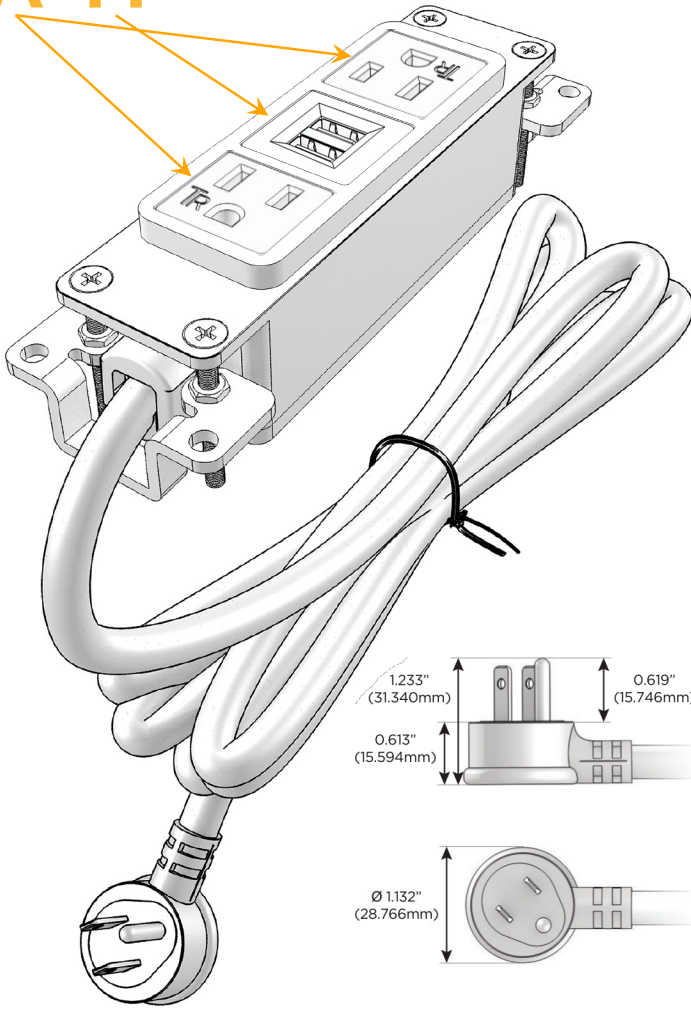

M-POWER-3T

AC POWER & DATA CONNECTIVITY SOLUTION

M-POWER-3T-AMA-APAB

Specs:

Modules/Ports:

- **A** Tamper Resistant AC Receptacle
- **M** Double USB-A (Fast Charging Ports - 18W)

Distributed by

Mormax Company, Inc.

8 Westchester Plaza

Elmsford, NY 10523

914-699-0101

sales@mormax.com

mormax.com

A M