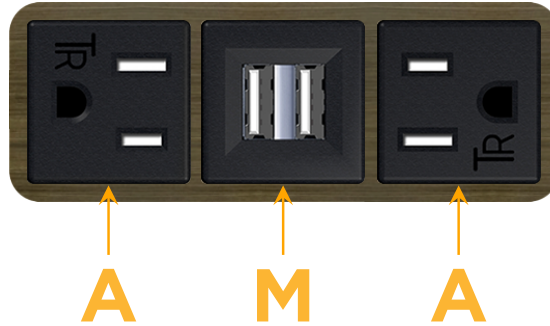

M-POWER-3T

AC POWER & DATA CONNECTIVITY SOLUTION

M-POWER-3T-AMA-APAB

Distributed by

Mormax Company, Inc.

8 Westchester Plaza

Elmsford, NY 10523

914-699-0101

sales@mormax.com

mormax.com

Metro Light & Power's line of power & data solutions offers sophisticated design elements combined with greater ease of installation. Streamlined and low-profile, enhanced by side-exiting cords, our outlets advance the industry with their cutting edge look and feel. We believe flexibility is key, and we provide a variety of mounting options, including the ability to mount in limited spaces. Our outlets are available in many finishes and configurations, in addition to a custom color and finish capability for our clients.

Bezel Finish: **SPECIAL ANTIQUE BRONZE (ABS)**

Custom Finishes Available M-POWER-3T-AMA-APAB

Features:

Module/Port Options:

- **A** Tamper Resistant AC Receptacle
- **E** USB-A & USB-C (20W)
- **M** Double USB-A (Fast Charging Ports - 18W)
- **H** HDMI
- **6** CAT 6
- **12** RJ 12
- **X** Switched AC
- **Y** 3-Way Switch (Low Voltage)
- **V** USB-C (45W High Speed Charging Port)
- **S** USB-C (25W High Speed Charging Port)
- **R** Switched AC (Rocker Switch)
- **D** Dimmer Switch

Plug:

Supplied with Low Profile Flat 45° Angle 120 VAC Plug

Optional Standard Straight 120 VAC Plug

Optional Straight 120 VAC Pass-through Plug

- CLEAN, COMPACT DESIGN
- STREAMLINED
- LOW PROFILE
- SIDE-EXITING CORDS
- PLUG & PLAY
- 6' AC CORD & PLUG (FLAT PLUG STANDARD)
- CUSTOMIZABLE CONFIGURATIONS AND FINISHES
- UL LISTED FOR MOUNTING IN FURNITURE
- 15A