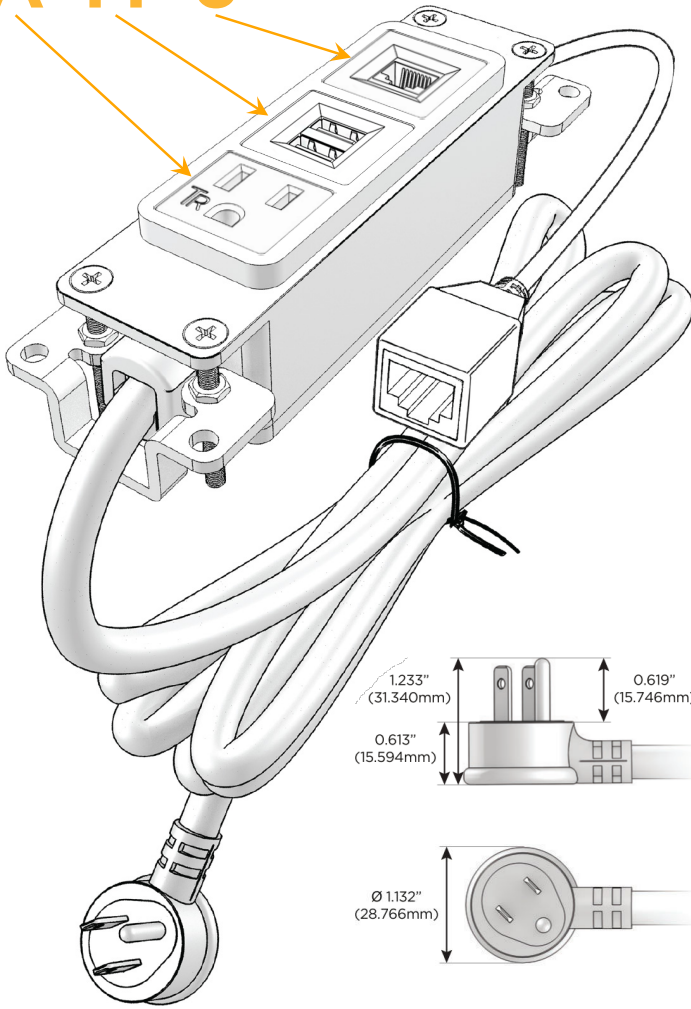

Bezel Finish: **WHITE (ABS)**

Custom Finishes Available M-POWER-3T-AM6-WAB

Features:

Module/Port Options:

- A** Tamper Resistant AC Receptacle
- E** USB-A & USB-C (20W)
- M** Double USB-A (Fast Charging Ports - 18W)
- H** HDMI
- 6** CAT 6
- 12** RJ 12
- X** Switched AC
- Y** 3-Way Switch (Low Voltage)
- V** USB-C (45W High Speed Charging Port)
- S** USB-C (25W High Speed Charging Port)
- R** Switched AC (Rocker Switch)
- D** Dimmer Switch

Plug:

Supplied with Low Profile Flat 45° Angle 120 VAC Plug

Optional Standard Straight 120 VAC Plug

Optional Straight 120 VAC Pass-through Plug

- CLEAN, COMPACT DESIGN
- STREAMLINED
- LOW PROFILE
- SIDE-EXITING CORDS
- PLUG & PLAY
- 6' AC CORD & PLUG (FLAT PLUG STANDARD)
- CUSTOMIZABLE CONFIGURATIONS AND FINISHES
- UL LISTED FOR MOUNTING IN FURNITURE
- 15A

M-POWER-3T

AC POWER & DATA CONNECTIVITY SOLUTION

M-POWER-3T-AM6-WAB

Specs:

Modules/Ports:

- A** Tamper Resistant AC Receptacle
- M** Double USB-A (Fast Charging Ports - 18W)
- 6** CAT 6

A M 6

Distributed by