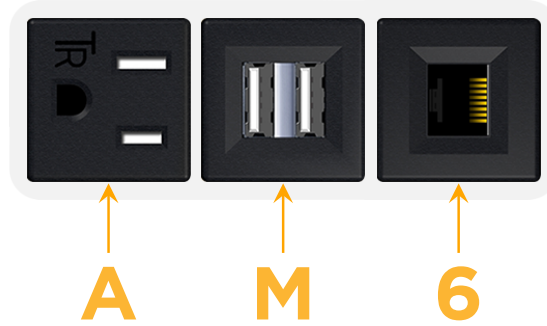

Bezel Finish: **WHITE (ABS)**

Custom Finishes Available M-POWER-3T-AM6-WAB

Features:

Module/Port Options:

- A** Tamper Resistant AC Receptacle
- E** USB-A & USB-C (20W)
- M** Double USB-A (Fast Charging Ports - 18W)
- H** HDMI
- 6** CAT 6
- 12** RJ 12
- X** Switched AC
- Y** 3-Way Switch (Low Voltage)
- V** USB-C (45W High Speed Charging Port)
- S** USB-C (25W High Speed Charging Port)
- R** Switched AC (Rocker Switch)
- D** Dimmer Switch

Plug:

Supplied with Low Profile Flat 45° Angle 120 VAC Plug

Optional Standard Straight 120 VAC Plug

Optional Straight 120 VAC Pass-through Plug

- CLEAN, COMPACT DESIGN
- STREAMLINED
- LOW PROFILE
- SIDE-EXITING CORDS
- PLUG & PLAY
- 6' AC CORD & PLUG (FLAT PLUG STANDARD)
- CUSTOMIZABLE CONFIGURATIONS AND FINISHES
- UL LISTED FOR MOUNTING IN FURNITURE
- 15A

M-POWER-3T

AC POWER & DATA CONNECTIVITY SOLUTION

M-POWER-3T-AM6-WAB

Specs:

Modules/Ports:

- A** Tamper Resistant AC Receptacle
- M** Double USB-A (Fast Charging Ports - 18W)
- 6** CAT 6

A M 6

Distributed by