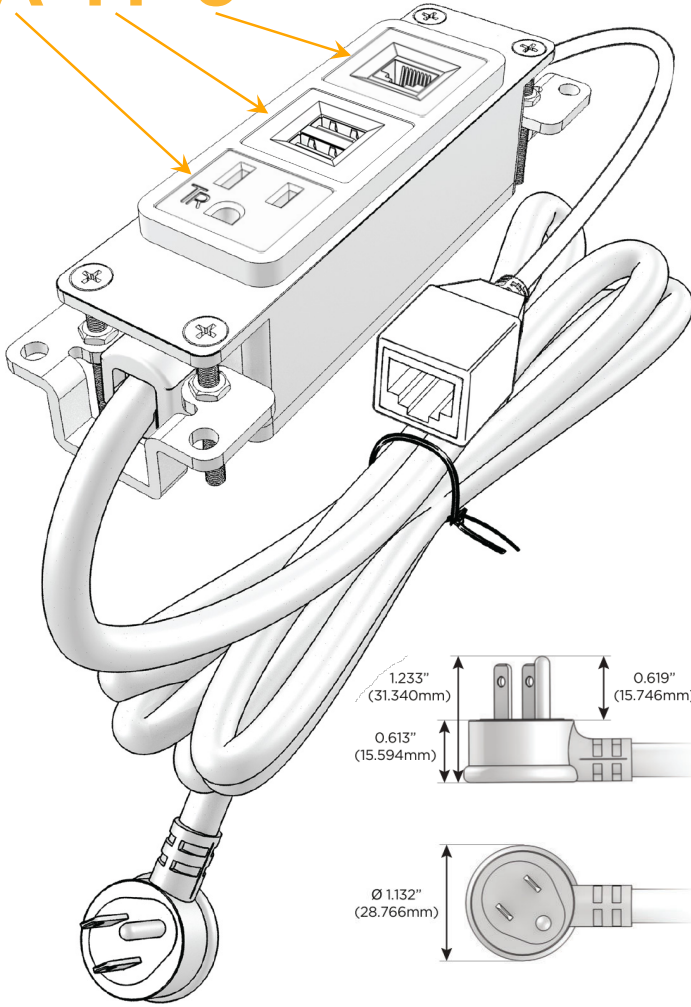

Bezel Finish: **BRUSHED STAINLESS (ABS)**

Custom Finishes Available M-POWER-3T-AM6-SS4AB

Features:

Module/Port Options:

- A** Tamper Resistant AC Receptacle
- E** USB-A & USB-C (20W)
- M** Double USB-A (Fast Charging Ports - 18W)
- H** HDMI
- 6** CAT 6
- 12** RJ 12
- X** Switched AC
- Y** 3-Way Switch (Low Voltage)
- V** USB-C (45W High Speed Charging Port)
- S** USB-C (25W High Speed Charging Port)
- R** Switched AC (Rocker Switch)
- D** Dimmer Switch

Plug:

Supplied with Low Profile Flat 45° Angle 120 VAC Plug

Optional Standard Straight 120 VAC Plug

Optional Straight 120 VAC Pass-through Plug

- CLEAN, COMPACT DESIGN
- STREAMLINED
- LOW PROFILE
- SIDE-EXITING CORDS
- PLUG & PLAY
- 6' AC CORD & PLUG (FLAT PLUG STANDARD)
- CUSTOMIZABLE CONFIGURATIONS AND FINISHES
- UL LISTED FOR MOUNTING IN FURNITURE
- 15A

M-POWER-3T

AC POWER & DATA CONNECTIVITY SOLUTION

M-POWER-3T-AM6-SS4AB

Specs:

Modules/Ports:

- A** Tamper Resistant AC Receptacle
- M** Double USB-A (Fast Charging Ports - 18W)
- 6** CAT 6

A M 6

Distributed by