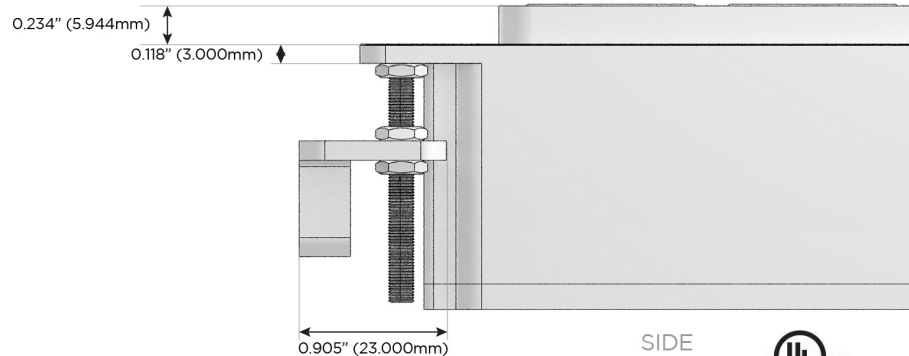

Distributed by

Mormax Company, Inc.

8 Westchester Plaza

Elmsford, NY 10523

914-699-0101

sales@mormax.com

mormax.com

TOP