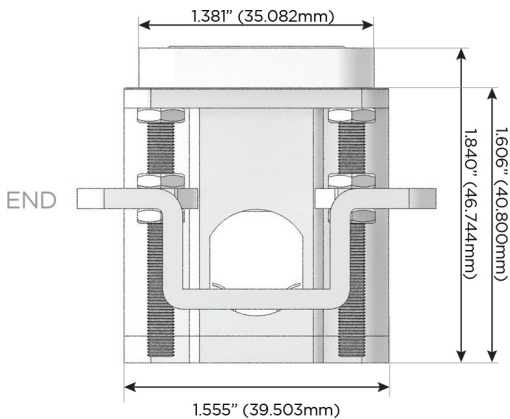

Distributed by

Mormax Company, Inc.

8 Westchester Plaza

Elmsford, NY 10523

914-699-0101

sales@mormax.com

mormax.com

TOP