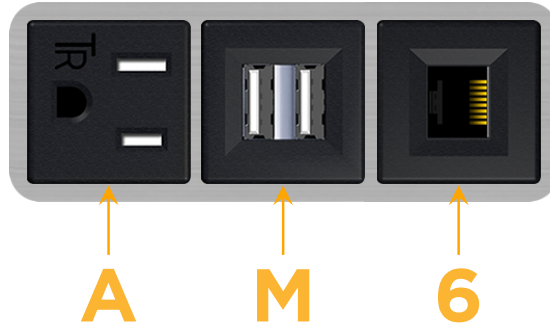

Bezel Finish: **BRUSHED STAINLESS (ABS)**

Custom Finishes Available M-POWER-3T-AM6-SS4AB

Features:

Module/Port Options:

- A** Tamper Resistant AC Receptacle
- E** USB-A & USB-C (20W)
- M** Double USB-A (Fast Charging Ports - 18W)
- H** HDMI
- 6** CAT 6
- 12** RJ 12
- X** Switched AC
- Y** 3-Way Switch (Low Voltage)
- V** USB-C (45W High Speed Charging Port)
- S** USB-C (25W High Speed Charging Port)
- R** Switched AC (Rocker Switch)
- D** Dimmer Switch

Plug:

Supplied with Low Profile Flat 45° Angle 120 VAC Plug

Optional Standard Straight 120 VAC Plug

Optional Straight 120 VAC Pass-through Plug

- CLEAN, COMPACT DESIGN
- STREAMLINED
- LOW PROFILE
- SIDE-EXITING CORDS
- PLUG & PLAY
- 6' AC CORD & PLUG (FLAT PLUG STANDARD)
- CUSTOMIZABLE CONFIGURATIONS AND FINISHES
- UL LISTED FOR MOUNTING IN FURNITURE
- 15A

M-POWER-3T

AC POWER & DATA CONNECTIVITY SOLUTION

M-POWER-3T-AM6-SS4AB

Specs:

Modules/Ports:

- A** Tamper Resistant AC Receptacle
- M** Double USB-A (Fast Charging Ports - 18W)
- 6** CAT 6

A M 6

Distributed by