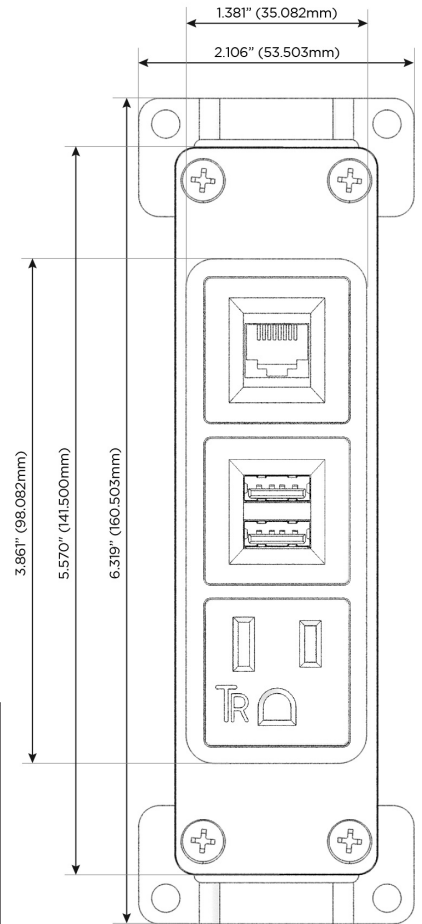

Distributed by

Mormax Company, Inc.

8 Westchester Plaza

Elmsford, NY 10523

914-699-0101

sales@mormax.com

mormax.com

TOP