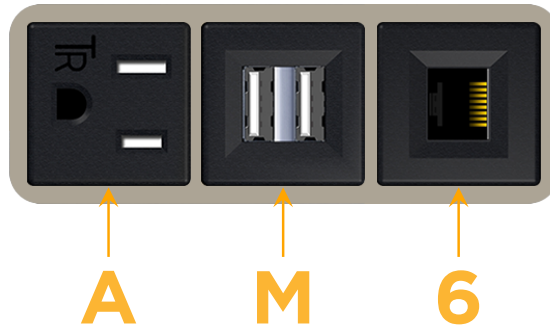

Bezel Finish: **SATIN NICKEL (ABS)**

Custom Finishes Available M-POWER-3T-AM6-SAB

Features:

Module/Port Options:

- A** Tamper Resistant AC Receptacle
- E** USB-A & USB-C (20W)
- M** Double USB-A (Fast Charging Ports - 18W)
- H** HDMI
- 6** CAT 6
- 12** RJ 12
- X** Switched AC
- Y** 3-Way Switch (Low Voltage)
- V** USB-C (45W High Speed Charging Port)
- S** USB-C (25W High Speed Charging Port)
- R** Switched AC (Rocker Switch)
- D** Dimmer Switch

Plug:

Supplied with Low Profile Flat 45° Angle 120 VAC Plug

Optional Standard Straight 120 VAC Plug

Optional Straight 120 VAC Pass-through Plug

- CLEAN, COMPACT DESIGN
- STREAMLINED
- LOW PROFILE
- SIDE-EXITING CORDS
- PLUG & PLAY
- 6' AC CORD & PLUG (FLAT PLUG STANDARD)
- CUSTOMIZABLE CONFIGURATIONS AND FINISHES
- UL LISTED FOR MOUNTING IN FURNITURE
- 15A

M-POWER-3T

AC POWER & DATA CONNECTIVITY SOLUTION

M-POWER-3T-AM6-SAB

Specs:

Modules/Ports:

- A** Tamper Resistant AC Receptacle
- M** Double USB-A (Fast Charging Ports - 18W)
- 6** CAT 6

A M 6

Distributed by