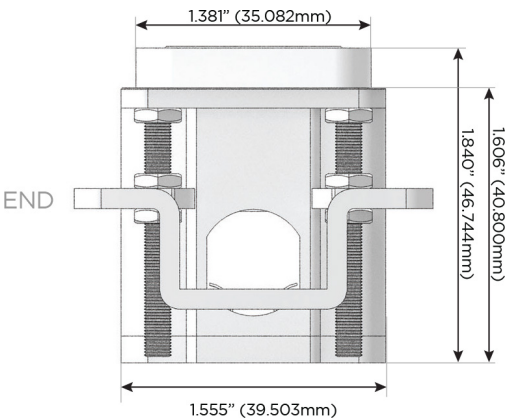

Distributed by

Mormax Company, Inc.

8 Westchester Plaza

Elmsford, NY 10523

914-699-0101

sales@mormax.com

mormax.com

TOP