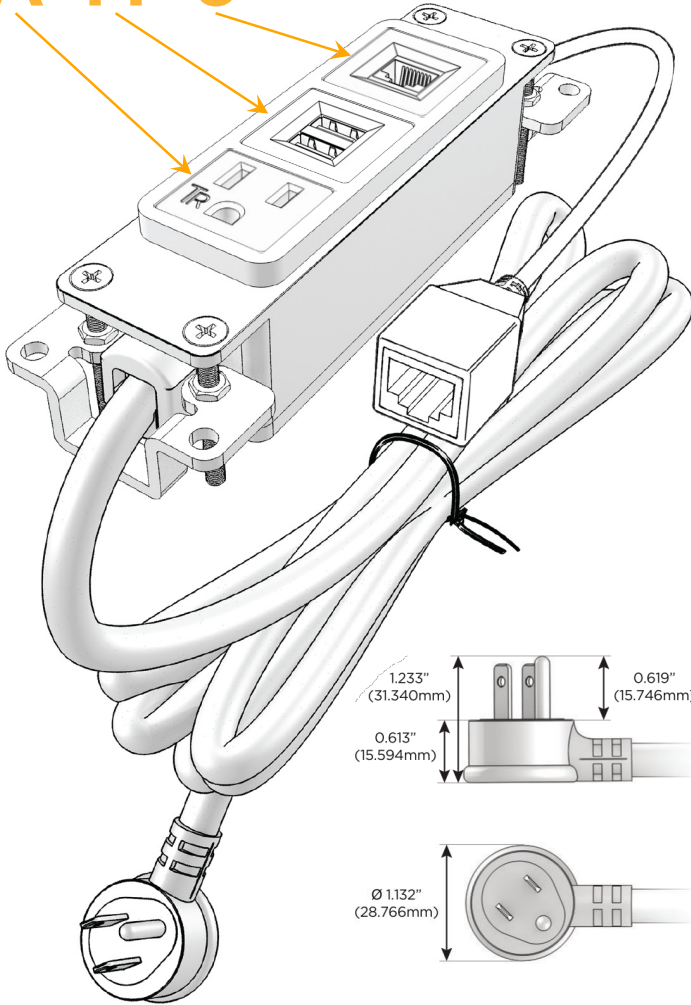

Bezel Finish: **SATIN NICKEL (ABS)**

Custom Finishes Available M-POWER-3T-AM6-SAB

Features:

Module/Port Options:

- A** Tamper Resistant AC Receptacle
- E** USB-A & USB-C (20W)
- M** Double USB-A (Fast Charging Ports - 18W)
- H** HDMI
- 6** CAT 6
- 12** RJ 12
- X** Switched AC
- Y** 3-Way Switch (Low Voltage)
- V** USB-C (45W High Speed Charging Port)
- S** USB-C (25W High Speed Charging Port)
- R** Switched AC (Rocker Switch)
- D** Dimmer Switch

Plug:

Supplied with Low Profile Flat 45° Angle 120 VAC Plug

Optional Standard Straight 120 VAC Plug

Optional Straight 120 VAC Pass-through Plug

- CLEAN, COMPACT DESIGN
- STREAMLINED
- LOW PROFILE
- SIDE-EXITING CORDS
- PLUG & PLAY
- 6' AC CORD & PLUG (FLAT PLUG STANDARD)
- CUSTOMIZABLE CONFIGURATIONS AND FINISHES
- UL LISTED FOR MOUNTING IN FURNITURE
- 15A

M-POWER-3T

AC POWER & DATA CONNECTIVITY SOLUTION

M-POWER-3T-AM6-SAB

Specs:

Modules/Ports:

- A** Tamper Resistant AC Receptacle
- M** Double USB-A (Fast Charging Ports - 18W)
- 6** CAT 6

A M 6

Distributed by