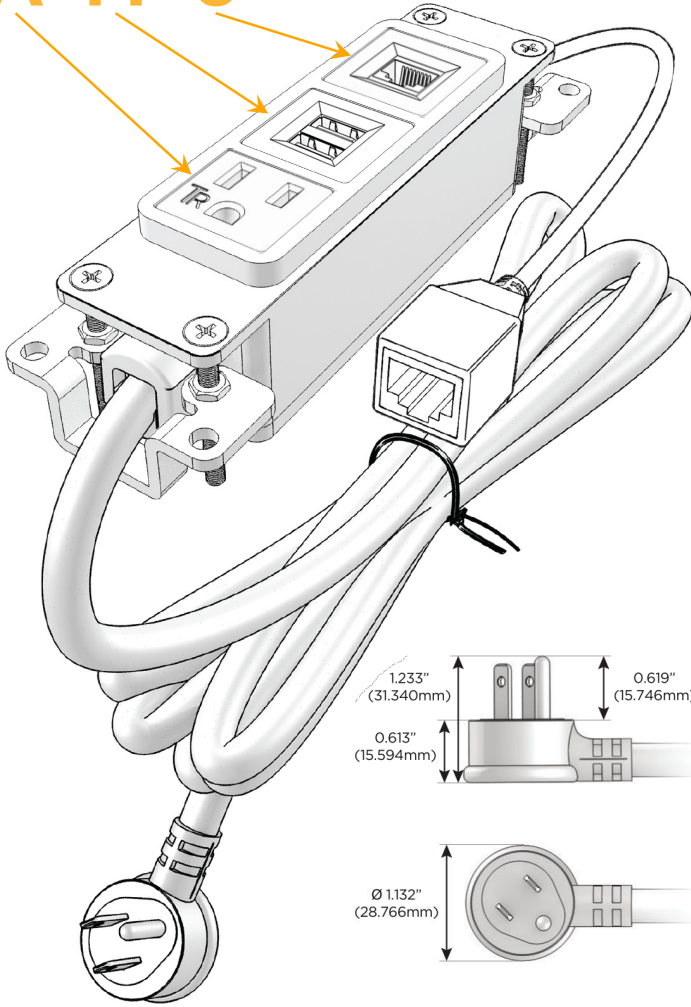

### Module/Port Options:

- A** Tamper Resistant AC Receptacle
- E** USB-A & USB-C (20W)
- M** Double USB-A (Fast Charging Ports - 18W)
- H** HDMI
- 6** CAT 6
- 12** RJ 12
- X** Switched AC
- Y** 3-Way Switch (Low Voltage)
- V** USB-C (45W High Speed Charging Port)
- S** USB-C (25W High Speed Charging Port)
- R** Switched AC (Rocker Switch)
- D** Dimmer Switch

### Plug:

Supplied with Low Profile Flat 45° Angle 120 VAC Plug

Optional Standard Straight 120 VAC Plug

Optional Straight 120 VAC Pass-through Plug

- CLEAN, COMPACT DESIGN
- STREAMLINED
- LOW PROFILE
- SIDE-EXITING CORDS
- PLUG & PLAY
- 6' AC CORD & PLUG (FLAT PLUG STANDARD)
- CUSTOMIZABLE CONFIGURATIONS AND FINISHES
- UL LISTED FOR MOUNTING IN FURNITURE
- 15A

# M-POWER-3T

AC POWER & DATA CONNECTIVITY SOLUTION

M-POWER-3T-AM6-S3AB

Specs:

**Modules/Ports:**

- A** Tamper Resistant AC Receptacle
- M** Double USB-A (Fast Charging Ports - 18W)
- 6** CAT 6

**A M 6**

Distributed by