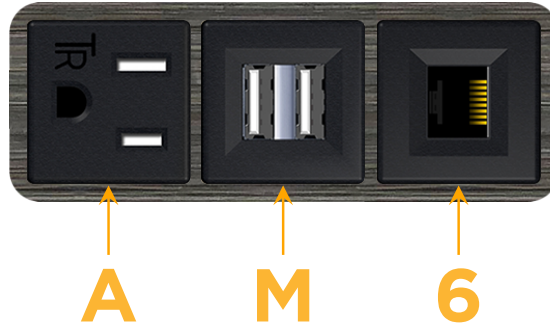

M-POWER-3T

AC POWER & DATA CONNECTIVITY SOLUTION

M-POWER-3T-AM6-S3AB

Distributed by

Mormax Company, Inc.

8 Westchester Plaza

Elmsford, NY 10523

914-699-0101

sales@mormax.com

mormax.com

Metro Light & Power's line of power & data solutions offers sophisticated design elements combined with greater ease of installation. Streamlined and low-profile, enhanced by side-exiting cords, our outlets advance the industry with their cutting edge look and feel. We believe flexibility is key, and we provide a variety of mounting options, including the ability to mount in limited spaces. Our outlets are available in many finishes and configurations, in addition to a custom color and finish capability for our clients.

Bezel Finish: **GUNMETAL (ABS)**

Custom Finishes Available M-POWER-3T-AM6-S3AB

Features:

Module/Port Options:

- **A** Tamper Resistant AC Receptacle
- **E** USB-A & USB-C (20W)
- **M** Double USB-A (Fast Charging Ports - 18W)
- **H** HDMI
- **6** CAT 6
- **12** RJ 12
- **X** Switched AC
- **Y** 3-Way Switch (Low Voltage)
- **V** USB-C (45W High Speed Charging Port)
- **S** USB-C (25W High Speed Charging Port)
- **R** Switched AC (Rocker Switch)
- **D** Dimmer Switch

Plug:

Supplied with Low Profile Flat 45° Angle 120 VAC Plug

Optional Standard Straight 120 VAC Plug

Optional Straight 120 VAC Pass-through Plug

- CLEAN, COMPACT DESIGN
- STREAMLINED
- LOW PROFILE
- SIDE-EXITING CORDS
- PLUG & PLAY
- 6' AC CORD & PLUG (FLAT PLUG STANDARD)
- CUSTOMIZABLE CONFIGURATIONS AND FINISHES
- UL LISTED FOR MOUNTING IN FURNITURE
- 15A