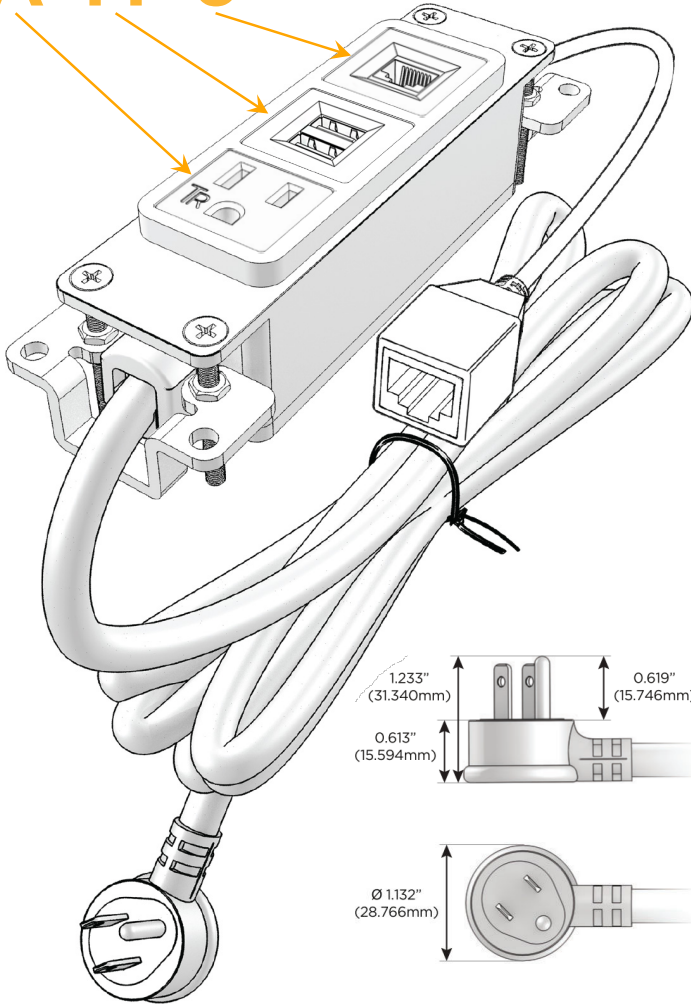

Bezel Finish: **COPPER (ABS)**

Custom Finishes Available M-POWER-3T-AM6-CUAB

Features:

Module/Port Options:

- A** Tamper Resistant AC Receptacle
- E** USB-A & USB-C (20W)
- M** Double USB-A (Fast Charging Ports - 18W)
- H** HDMI
- 6** CAT 6
- 12** RJ 12
- X** Switched AC
- Y** 3-Way Switch (Low Voltage)
- V** USB-C (45W High Speed Charging Port)
- S** USB-C (25W High Speed Charging Port)
- R** Switched AC (Rocker Switch)
- D** Dimmer Switch

Plug:

Supplied with Low Profile Flat 45° Angle 120 VAC Plug

Optional Standard Straight 120 VAC Plug

Optional Straight 120 VAC Pass-through Plug

- CLEAN, COMPACT DESIGN
- STREAMLINED
- LOW PROFILE
- SIDE-EXITING CORDS
- PLUG & PLAY
- 6' AC CORD & PLUG (FLAT PLUG STANDARD)
- CUSTOMIZABLE CONFIGURATIONS AND FINISHES
- UL LISTED FOR MOUNTING IN FURNITURE
- 15A

M-POWER-3T

AC POWER & DATA CONNECTIVITY SOLUTION

M-POWER-3T-AM6-CUAB

Specs:

Modules/Ports:

- A** Tamper Resistant AC Receptacle
- M** Double USB-A (Fast Charging Ports - 18W)
- 6** CAT 6

A M 6

Distributed by