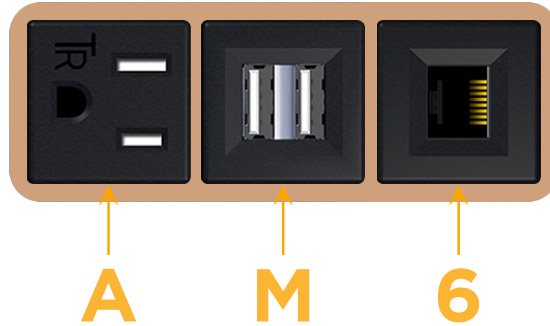

Bezel Finish: **COPPER (ABS)**

Custom Finishes Available M-POWER-3T-AM6-CUAB

Features:

Module/Port Options:

- A** Tamper Resistant AC Receptacle
- E** USB-A & USB-C (20W)
- M** Double USB-A (Fast Charging Ports - 18W)
- H** HDMI
- 6** CAT 6
- 12** RJ 12
- X** Switched AC
- Y** 3-Way Switch (Low Voltage)
- V** USB-C (45W High Speed Charging Port)
- S** USB-C (25W High Speed Charging Port)
- R** Switched AC (Rocker Switch)
- D** Dimmer Switch

Plug:

Supplied with Low Profile Flat 45° Angle 120 VAC Plug

Optional Standard Straight 120 VAC Plug

Optional Straight 120 VAC Pass-through Plug

- CLEAN, COMPACT DESIGN
- STREAMLINED
- LOW PROFILE
- SIDE-EXITING CORDS
- PLUG & PLAY
- 6' AC CORD & PLUG (FLAT PLUG STANDARD)
- CUSTOMIZABLE CONFIGURATIONS AND FINISHES
- UL LISTED FOR MOUNTING IN FURNITURE
- 15A

M-POWER-3T

AC POWER & DATA CONNECTIVITY SOLUTION

M-POWER-3T-AM6-CUAB

Specs:

Modules/Ports:

- A** Tamper Resistant AC Receptacle
- M** Double USB-A (Fast Charging Ports - 18W)
- 6** CAT 6

A M 6

Distributed by