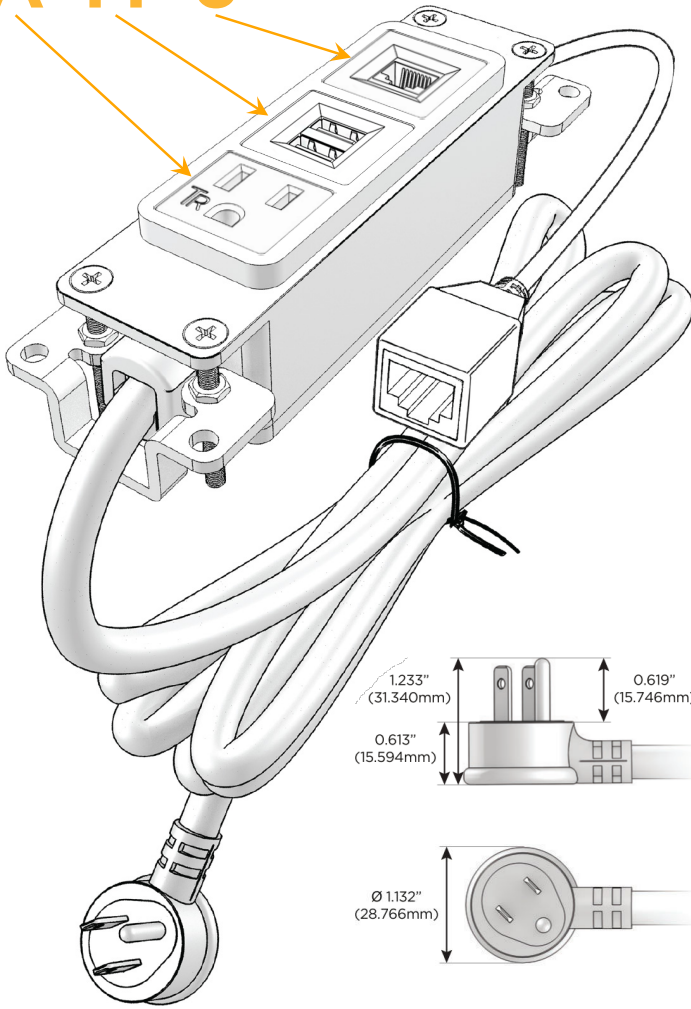

Bezel Finish: **CHROME (ABS)**

Custom Finishes Available M-POWER-3T-AM6-CRAB

Features:

Module/Port Options:

- A** Tamper Resistant AC Receptacle
- E** USB-A & USB-C (20W)
- M** Double USB-A (Fast Charging Ports - 18W)
- H** HDMI
- 6** CAT 6
- 12** RJ 12
- X** Switched AC
- Y** 3-Way Switch (Low Voltage)
- V** USB-C (45W High Speed Charging Port)
- S** USB-C (25W High Speed Charging Port)
- R** Switched AC (Rocker Switch)
- D** Dimmer Switch

Plug:

Supplied with Low Profile Flat 45° Angle 120 VAC Plug

Optional Standard Straight 120 VAC Plug

Optional Straight 120 VAC Pass-through Plug

- CLEAN, COMPACT DESIGN
- STREAMLINED
- LOW PROFILE
- SIDE-EXITING CORDS
- PLUG & PLAY
- 6' AC CORD & PLUG (FLAT PLUG STANDARD)
- CUSTOMIZABLE CONFIGURATIONS AND FINISHES
- UL LISTED FOR MOUNTING IN FURNITURE
- 15A

M-POWER-3T

AC POWER & DATA CONNECTIVITY SOLUTION

M-POWER-3T-AM6-CRAB

Specs:

Modules/Ports:

- A** Tamper Resistant AC Receptacle
- M** Double USB-A (Fast Charging Ports - 18W)
- 6** CAT 6

A M 6

Distributed by