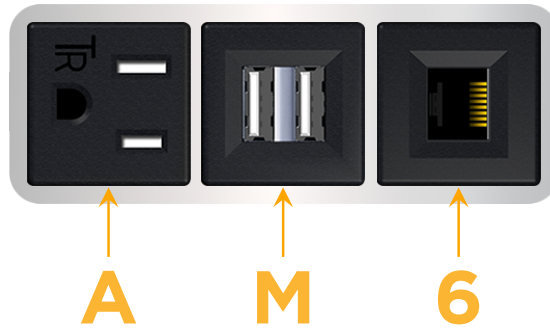

Bezel Finish: **CHROME (ABS)**

Custom Finishes Available M-POWER-3T-AM6-CRAB

Features:

Module/Port Options:

- A** Tamper Resistant AC Receptacle
- E** USB-A & USB-C (20W)
- M** Double USB-A (Fast Charging Ports - 18W)
- H** HDMI
- 6** CAT 6
- 12** RJ 12
- X** Switched AC
- Y** 3-Way Switch (Low Voltage)
- V** USB-C (45W High Speed Charging Port)
- S** USB-C (25W High Speed Charging Port)
- R** Switched AC (Rocker Switch)
- D** Dimmer Switch

Plug:

Supplied with Low Profile Flat 45° Angle 120 VAC Plug

Optional Standard Straight 120 VAC Plug

Optional Straight 120 VAC Pass-through Plug

- CLEAN, COMPACT DESIGN
- STREAMLINED
- LOW PROFILE
- SIDE-EXITING CORDS
- PLUG & PLAY
- 6' AC CORD & PLUG (FLAT PLUG STANDARD)
- CUSTOMIZABLE CONFIGURATIONS AND FINISHES
- UL LISTED FOR MOUNTING IN FURNITURE
- 15A

M-POWER-3T

AC POWER & DATA CONNECTIVITY SOLUTION

M-POWER-3T-AM6-CRAB

Specs:

Modules/Ports:

- A** Tamper Resistant AC Receptacle
- M** Double USB-A (Fast Charging Ports - 18W)
- 6** CAT 6

A M 6

Distributed by