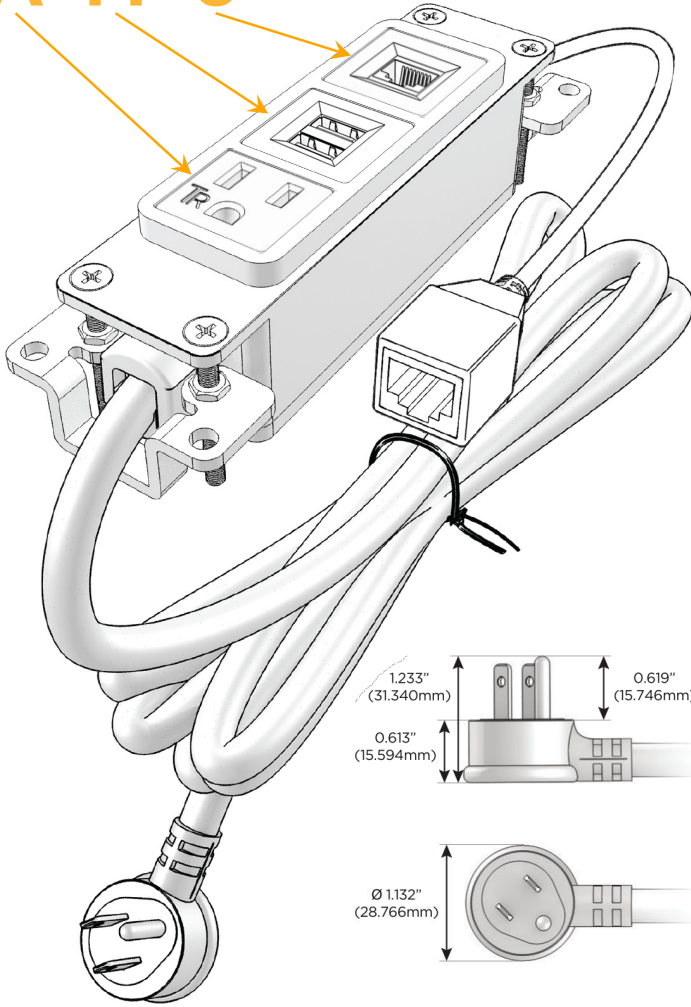

Bezel Finish: **CHAMPAGNE (ABS)**

Custom Finishes Available M-POWER-3T-AM6-CHAB

Features:

Module/Port Options:

- A** Tamper Resistant AC Receptacle
- E** USB-A & USB-C (20W)
- M** Double USB-A (Fast Charging Ports - 18W)
- H** HDMI
- 6** CAT 6
- 12** RJ 12
- X** Switched AC
- Y** 3-Way Switch (Low Voltage)
- V** USB-C (45W High Speed Charging Port)
- S** USB-C (25W High Speed Charging Port)
- R** Switched AC (Rocker Switch)
- D** Dimmer Switch

Plug:

Supplied with Low Profile Flat 45° Angle 120 VAC Plug

Optional Standard Straight 120 VAC Plug

Optional Straight 120 VAC Pass-through Plug

- CLEAN, COMPACT DESIGN
- STREAMLINED
- LOW PROFILE
- SIDE-EXITING CORDS
- PLUG & PLAY
- 6' AC CORD & PLUG (FLAT PLUG STANDARD)
- CUSTOMIZABLE CONFIGURATIONS AND FINISHES
- UL LISTED FOR MOUNTING IN FURNITURE
- 15A

M-POWER-3T

AC POWER & DATA CONNECTIVITY SOLUTION

M-POWER-3T-AM6-CHAB

Specs:

Modules/Ports:

- A** Tamper Resistant AC Receptacle
- M** Double USB-A (Fast Charging Ports - 18W)
- 6** CAT 6

A M 6

Distributed by