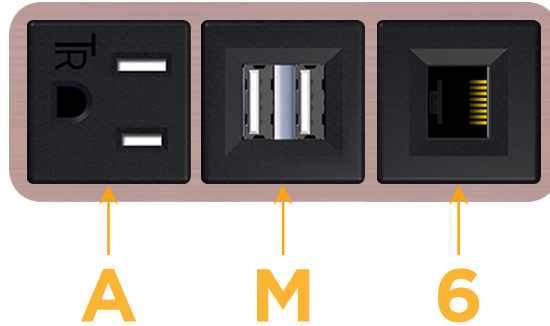

Bezel Finish: **CHAMPAGNE (ABS)**

Custom Finishes Available M-POWER-3T-AM6-CHAB

Features:

Module/Port Options:

- A** Tamper Resistant AC Receptacle
- E** USB-A & USB-C (20W)
- M** Double USB-A (Fast Charging Ports - 18W)
- H** HDMI
- 6** CAT 6
- 12** RJ 12
- X** Switched AC
- Y** 3-Way Switch (Low Voltage)
- V** USB-C (45W High Speed Charging Port)
- S** USB-C (25W High Speed Charging Port)
- R** Switched AC (Rocker Switch)
- D** Dimmer Switch

Plug:

Supplied with Low Profile Flat 45° Angle 120 VAC Plug

Optional Standard Straight 120 VAC Plug

Optional Straight 120 VAC Pass-through Plug

- CLEAN, COMPACT DESIGN
- STREAMLINED
- LOW PROFILE
- SIDE-EXITING CORDS
- PLUG & PLAY
- 6' AC CORD & PLUG (FLAT PLUG STANDARD)
- CUSTOMIZABLE CONFIGURATIONS AND FINISHES
- UL LISTED FOR MOUNTING IN FURNITURE
- 15A

M-POWER-3T

AC POWER & DATA CONNECTIVITY SOLUTION

M-POWER-3T-AM6-CHAB

Specs:

Modules/Ports:

- A** Tamper Resistant AC Receptacle
- M** Double USB-A (Fast Charging Ports - 18W)
- 6** CAT 6

A M 6

Distributed by