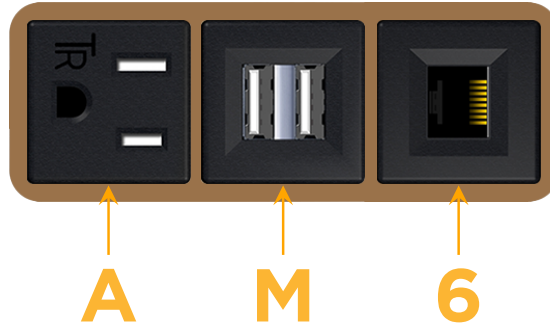

M-POWER-3T

AC POWER & DATA CONNECTIVITY SOLUTION

M-POWER-3T-AM6-BZB

Distributed by

Mormax Company, Inc.

8 Westchester Plaza

Elmsford, NY 10523

914-699-0101

sales@mormax.com

mormax.com

Metro Light & Power's line of power & data solutions offers sophisticated design elements combined with greater ease of installation. Streamlined and low-profile, enhanced by side-exiting cords, our outlets advance the industry with their cutting edge look and feel. We believe flexibility is key, and we provide a variety of mounting options, including the ability to mount in limited spaces. Our outlets are available in many finishes and configurations, in addition to a custom color and finish capability for our clients.

Bezel Finish: **SOLID BRONZE**

Custom Finishes Available M-POWER-3T-AM6-BZB

Features:

Module/Port Options:

- **A** Tamper Resistant AC Receptacle
- **E** USB-A & USB-C (20W)
- **M** Double USB-A (Fast Charging Ports - 18W)
- **H** HDMI
- **6** CAT 6
- **12** RJ 12
- **X** Switched AC
- **Y** 3-Way Switch (Low Voltage)
- **V** USB-C (45W High Speed Charging Port)
- **S** USB-C (25W High Speed Charging Port)
- **R** Switched AC (Rocker Switch)
- **D** Dimmer Switch

Plug:

Supplied with Low Profile Flat 45° Angle 120 VAC Plug

Optional Standard Straight 120 VAC Plug

Optional Straight 120 VAC Pass-through Plug

- CLEAN, COMPACT DESIGN
- STREAMLINED
- LOW PROFILE
- SIDE-EXITING CORDS
- PLUG & PLAY
- 6' AC CORD & PLUG (FLAT PLUG STANDARD)
- CUSTOMIZABLE CONFIGURATIONS AND FINISHES
- UL LISTED FOR MOUNTING IN FURNITURE
- 15A