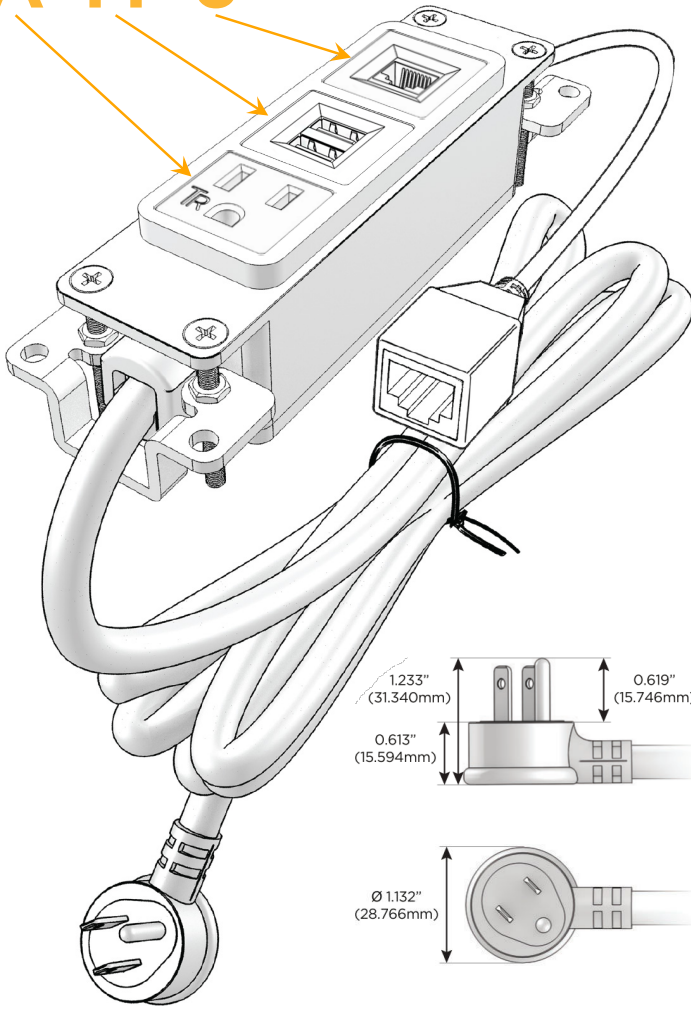

### Module/Port Options:

- A** Tamper Resistant AC Receptacle
- E** USB-A & USB-C (20W)
- M** Double USB-A (Fast Charging Ports - 18W)
- H** HDMI
- 6** CAT 6
- 12** RJ 12
- X** Switched AC
- Y** 3-Way Switch (Low Voltage)
- V** USB-C (45W High Speed Charging Port)
- S** USB-C (25W High Speed Charging Port)
- R** Switched AC (Rocker Switch)
- D** Dimmer Switch

### Plug:

Supplied with Low Profile Flat 45° Angle 120 VAC Plug

Optional Standard Straight 120 VAC Plug

Optional Straight 120 VAC Pass-through Plug

- CLEAN, COMPACT DESIGN
- STREAMLINED
- LOW PROFILE
- SIDE-EXITING CORDS
- PLUG & PLAY
- 6' AC CORD & PLUG (FLAT PLUG STANDARD)
- CUSTOMIZABLE CONFIGURATIONS AND FINISHES
- UL LISTED FOR MOUNTING IN FURNITURE
- 15A

# M-POWER-3T

AC POWER & DATA CONNECTIVITY SOLUTION

M-POWER-3T-AM6-BZB

Specs:

**Modules/Ports:**

- A** Tamper Resistant AC Receptacle
- M** Double USB-A (Fast Charging Ports - 18W)
- 6** CAT 6

**A M 6**

Distributed by