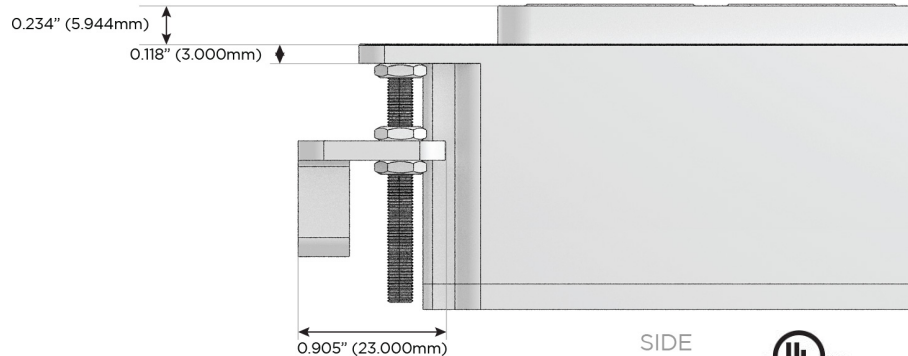

Distributed by

Mormax Company, Inc.

8 Westchester Plaza

Elmsford, NY 10523

914-699-0101

sales@mormax.com

mormax.com

TOP