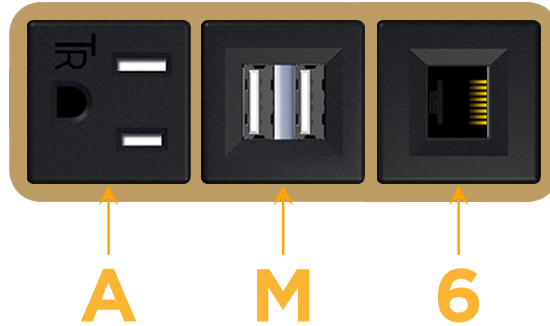

Bezel Finish: **STANDARD BRONZE (ABS)**

Custom Finishes Available M-POWER-3T-AM6-BZAB

Features:

Module/Port Options:

- A** Tamper Resistant AC Receptacle
- E** USB-A & USB-C (20W)
- M** Double USB-A (Fast Charging Ports - 18W)
- H** HDMI
- 6** CAT 6
- 12** RJ 12
- X** Switched AC
- Y** 3-Way Switch (Low Voltage)
- V** USB-C (45W High Speed Charging Port)
- S** USB-C (25W High Speed Charging Port)
- R** Switched AC (Rocker Switch)
- D** Dimmer Switch

Plug:

Supplied with Low Profile Flat 45° Angle 120 VAC Plug

Optional Standard Straight 120 VAC Plug

Optional Straight 120 VAC Pass-through Plug

- CLEAN, COMPACT DESIGN
- STREAMLINED
- LOW PROFILE
- SIDE-EXITING CORDS
- PLUG & PLAY
- 6' AC CORD & PLUG (FLAT PLUG STANDARD)
- CUSTOMIZABLE CONFIGURATIONS AND FINISHES
- UL LISTED FOR MOUNTING IN FURNITURE
- 15A

M-POWER-3T

AC POWER & DATA CONNECTIVITY SOLUTION

M-POWER-3T-AM6-BZAB

Specs:

Modules/Ports:

- A** Tamper Resistant AC Receptacle
- M** Double USB-A (Fast Charging Ports - 18W)
- 6** CAT 6

A M 6

Distributed by