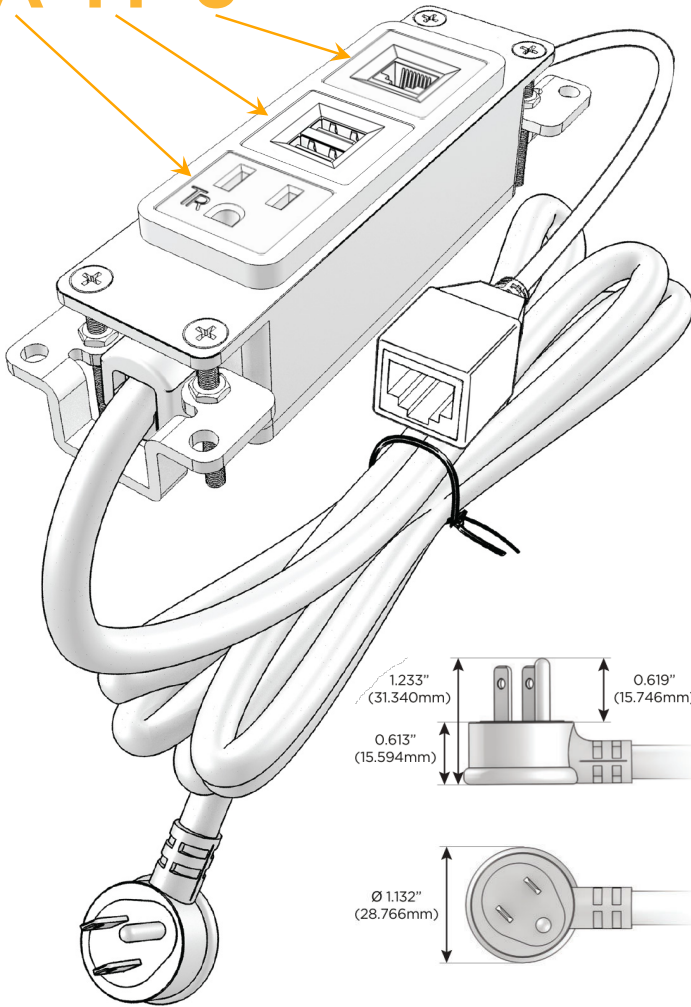

Bezel Finish: **STANDARD BRONZE (ABS)**

Custom Finishes Available M-POWER-3T-AM6-BZAB

Features:

Module/Port Options:

- A** Tamper Resistant AC Receptacle
- E** USB-A & USB-C (20W)
- M** Double USB-A (Fast Charging Ports - 18W)
- H** HDMI
- 6** CAT 6
- 12** RJ 12
- X** Switched AC
- Y** 3-Way Switch (Low Voltage)
- V** USB-C (45W High Speed Charging Port)
- S** USB-C (25W High Speed Charging Port)
- R** Switched AC (Rocker Switch)
- D** Dimmer Switch

Plug:

Supplied with Low Profile Flat 45° Angle 120 VAC Plug

Optional Standard Straight 120 VAC Plug

Optional Straight 120 VAC Pass-through Plug

- CLEAN, COMPACT DESIGN
- STREAMLINED
- LOW PROFILE
- SIDE-EXITING CORDS
- PLUG & PLAY
- 6' AC CORD & PLUG (FLAT PLUG STANDARD)
- CUSTOMIZABLE CONFIGURATIONS AND FINISHES
- UL LISTED FOR MOUNTING IN FURNITURE
- 15A

M-POWER-3T

AC POWER & DATA CONNECTIVITY SOLUTION

M-POWER-3T-AM6-BZAB

Specs:

Modules/Ports:

- A** Tamper Resistant AC Receptacle
- M** Double USB-A (Fast Charging Ports - 18W)
- 6** CAT 6

A M 6

Distributed by