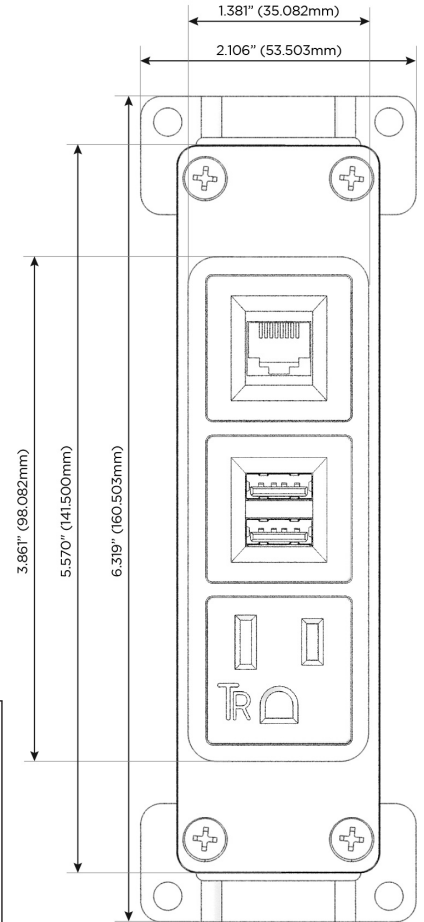

Distributed by

Mormax Company, Inc.

8 Westchester Plaza

Elmsford, NY 10523

914-699-0101

sales@mormax.com

mormax.com

TOP