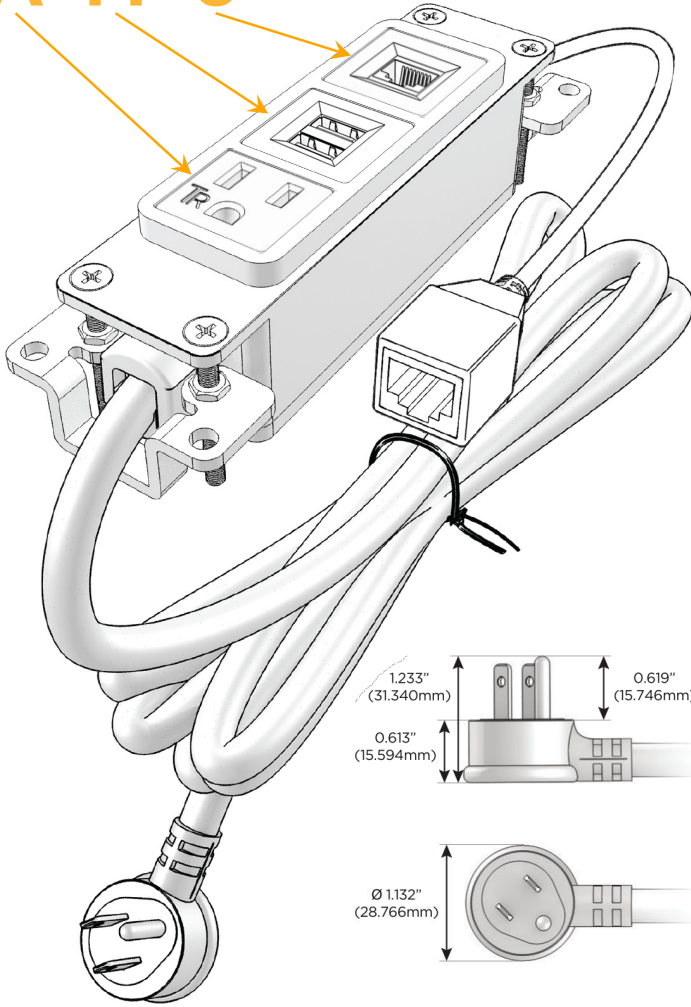

### Module/Port Options:

- A** Tamper Resistant AC Receptacle
- E** USB-A & USB-C (20W)
- M** Double USB-A (Fast Charging Ports - 18W)
- H** HDMI
- 6** CAT 6
- 12** RJ 12
- X** Switched AC
- Y** 3-Way Switch (Low Voltage)
- V** USB-C (45W High Speed Charging Port)
- S** USB-C (25W High Speed Charging Port)
- R** Switched AC (Rocker Switch)
- D** Dimmer Switch

### Plug:

- Supplied with Low Profile Flat 45° Angle 120 VAC Plug
- Optional Standard Straight 120 VAC Plug
- Optional Straight 120 VAC Pass-through Plug

- CLEAN, COMPACT DESIGN
- STREAMLINED
- LOW PROFILE
- SIDE-EXITING CORDS
- PLUG & PLAY
- 6' AC CORD & PLUG (FLAT PLUG STANDARD)
- CUSTOMIZABLE CONFIGURATIONS AND FINISHES
- UL LISTED FOR MOUNTING IN FURNITURE
- 15A

# M-POWER-3T

AC POWER & DATA CONNECTIVITY SOLUTION

M-POWER-3T-AM6-BZ5AB

Specs:

**Modules/Ports:**

- A** Tamper Resistant AC Receptacle
- M** Double USB-A (Fast Charging Ports - 18W)
- 6** CAT 6

**A M 6**

Distributed by