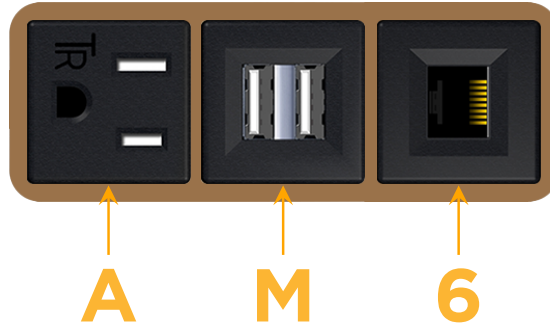

M-POWER-3T

AC POWER & DATA CONNECTIVITY SOLUTION

M-POWER-3T-AM6-BZ5AB

Distributed by

Mormax Company, Inc.

8 Westchester Plaza

Elmsford, NY 10523

914-699-0101

sales@mormax.com

mormax.com

Metro Light & Power's line of power & data solutions offers sophisticated design elements combined with greater ease of installation. Streamlined and low-profile, enhanced by side-exiting cords, our outlets advance the industry with their cutting edge look and feel. We believe flexibility is key, and we provide a variety of mounting options, including the ability to mount in limited spaces. Our outlets are available in many finishes and configurations, in addition to a custom color and finish capability for our clients.

Bezel Finish: **ARCHITECTURAL BRONZE (ABS)**

Custom Finishes Available M-POWER-3T-AM6-BZ5AB

Features:

Module/Port Options:

- **A** Tamper Resistant AC Receptacle
- **E** USB-A & USB-C (20W)
- **M** Double USB-A (Fast Charging Ports - 18W)
- **H** HDMI
- **6** CAT 6
- **12** RJ 12
- **X** Switched AC
- **Y** 3-Way Switch (Low Voltage)
- **V** USB-C (45W High Speed Charging Port)
- **S** USB-C (25W High Speed Charging Port)
- **R** Switched AC (Rocker Switch)
- **D** Dimmer Switch

Plug:

- Supplied with Low Profile Flat 45° Angle 120 VAC Plug
- Optional Standard Straight 120 VAC Plug
- Optional Straight 120 VAC Pass-through Plug

- CLEAN, COMPACT DESIGN
- STREAMLINED
- LOW PROFILE
- SIDE-EXITING CORDS
- PLUG & PLAY
- 6' AC CORD & PLUG (FLAT PLUG STANDARD)
- CUSTOMIZABLE CONFIGURATIONS AND FINISHES
- UL LISTED FOR MOUNTING IN FURNITURE
- 15A